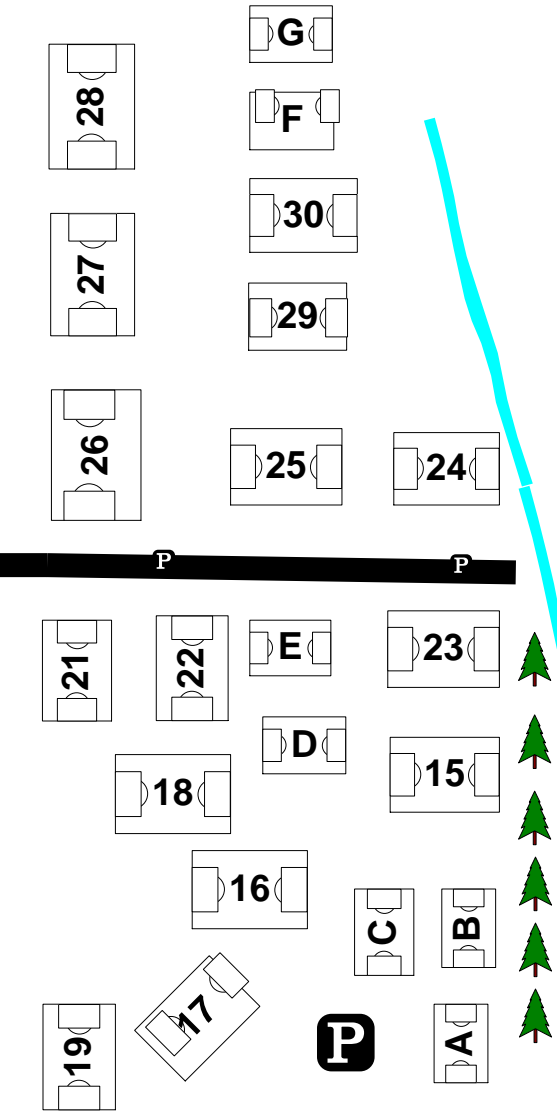

A
B
C
D
E
F
G
H
I
J
K
L
M
N
O
P
Q
R
S

Entrance #2

Entrance # 1 (for front fields)

County Road 19 (Lake Road)

Entrance

Building

North Coast Soccer / Lodi Complex
8809 Lake Road
Seville, Ohio 44273
www.northcoastpremier.com

Route 224

1 2 3 4 5 6 7 8 9 10