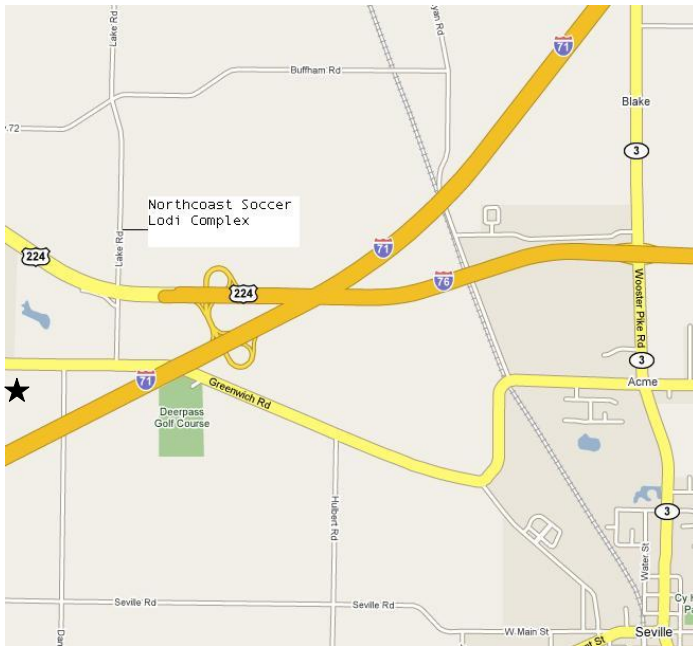

A
B
C
D
E
F
G
H
I
J
K
L
M
N
O
P
Q
R
S

Entrance #2

Entrance # 1 (for front fields)

County Road 19 (Lake Road)

Entrance

Building

North Coast Soccer / Lodi Complex
8809 Lake Road
Seville, Ohio 44273
www.northcoastpremier.com

Route 224

1 2 3 4 5 6 7 8 9 10