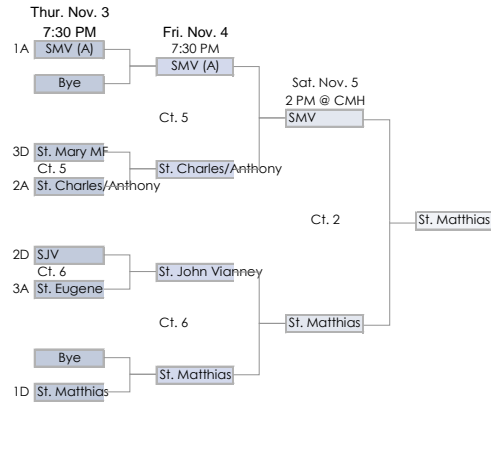

### Court 7 & 8

- 1 VS 2 Court 7
- 3 VS 4 Court 8
- 1 VS 3 Court 7
- 2 VS 5 Court 8
- 1 VS 5 Court 7
- 2 VS 4 Court 8
- 3 VS 5 Court 7
- 1 VS 4 Court 8
- 4 VS 5 Court 7
- 2 VS 3 Court 8

19-11	19-8
19-8	19-11
19-11	18-20
20-18	9-19
19-15	19-13
15-19	16-19
19-15	17-19
19-7	19-14
15-19	13-19
42693	19-17

19-16	19-8
19-16	20-18
19-16	19-4
19-15	19-16
19-7	19-5
19-15	19-8
19-12	19-17
19-7	19-7
19-14	12-19
17-19	19-11

20-18	19-16
19-12	11-19
19-11	19-13
19-12	19-10
19-12	19-3
19-8	19-12
19-16	21-19
19-10	19-10
19-15	19-17
19-10	19-11

12-19	19-9
19-13	19-12
19-14	19-11
19-7	19-11
19-14	19-6
19-12	19-10
19-14	19-11
19-8	19-10
15-19	19-13
19-12	19-16

Elizabeth Seton Volleyball Championships

Top three teams from each pool advance to winners bracket. Games won will determine top three teams. Pool play 2 games to 19 with a cap 21.

**Tie Breakers:**  
 1) Head to head if 2 teams tied.  
 If teams split then they use least points given up head to head.  
 2) Point spread for entire pool play.  
 3) Least points given up in any one game at pool play.  
 4) Coin toss.