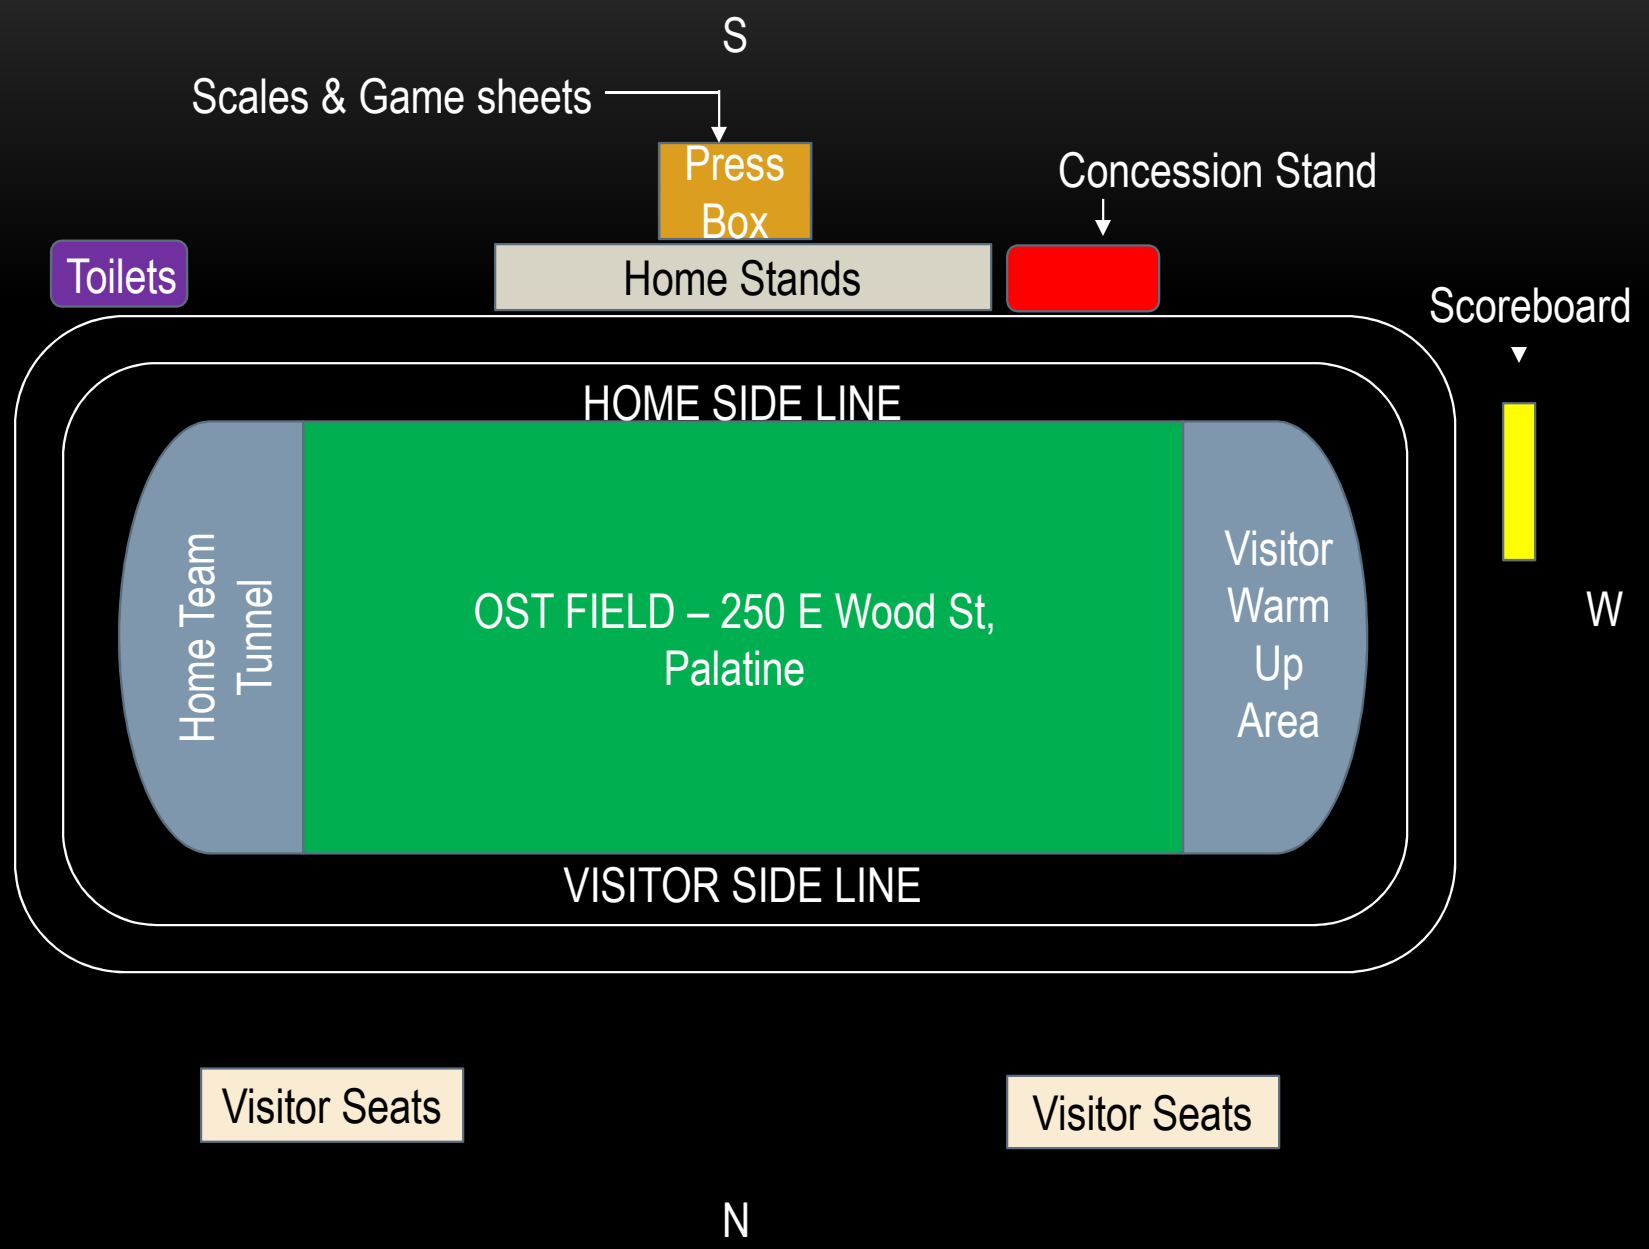

2017 Field Map

Home Warm Up area East of flag football field

E

Toilets

Press Box

Concession Stand

Home Stands

Scoreboard

HOME SIDE LINE

Home Team Tunnel

OST FIELD – 250 E Wood St, Palatine

Visitor Warm Up Area

VISITOR SIDE LINE

Visitor Seats

Visitor Seats

N