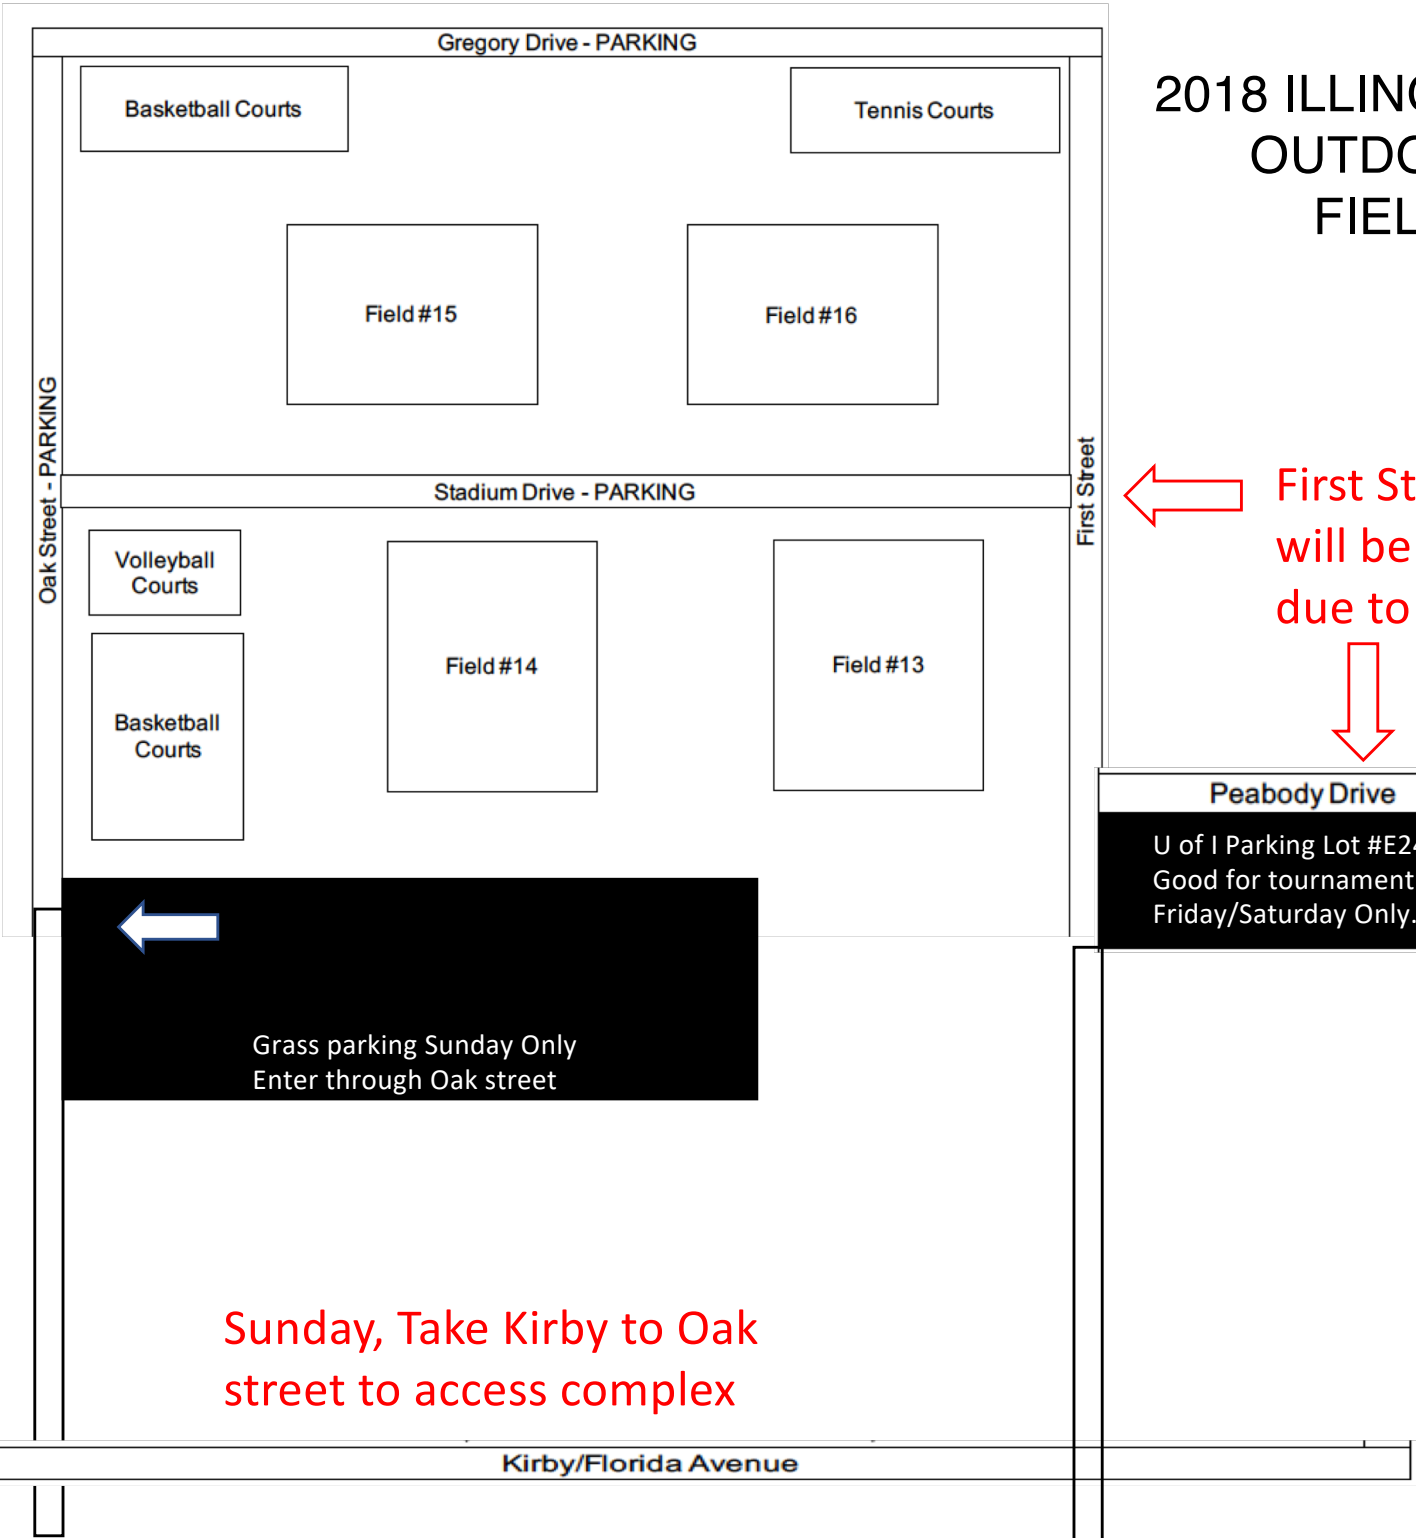

2018 ILLINOIS FC FALL CUP OUTDOOR CENTER FIELD LAYOUT

← First Street and Lot E24
will be closed Sunday
due to Triathlon.

Peabody Drive
U of I Parking Lot #E24
Good for tournament use
Friday/Saturday Only.

←
Grass parking Sunday Only
Enter through Oak street

Sunday, Take Kirby to Oak
street to access complex