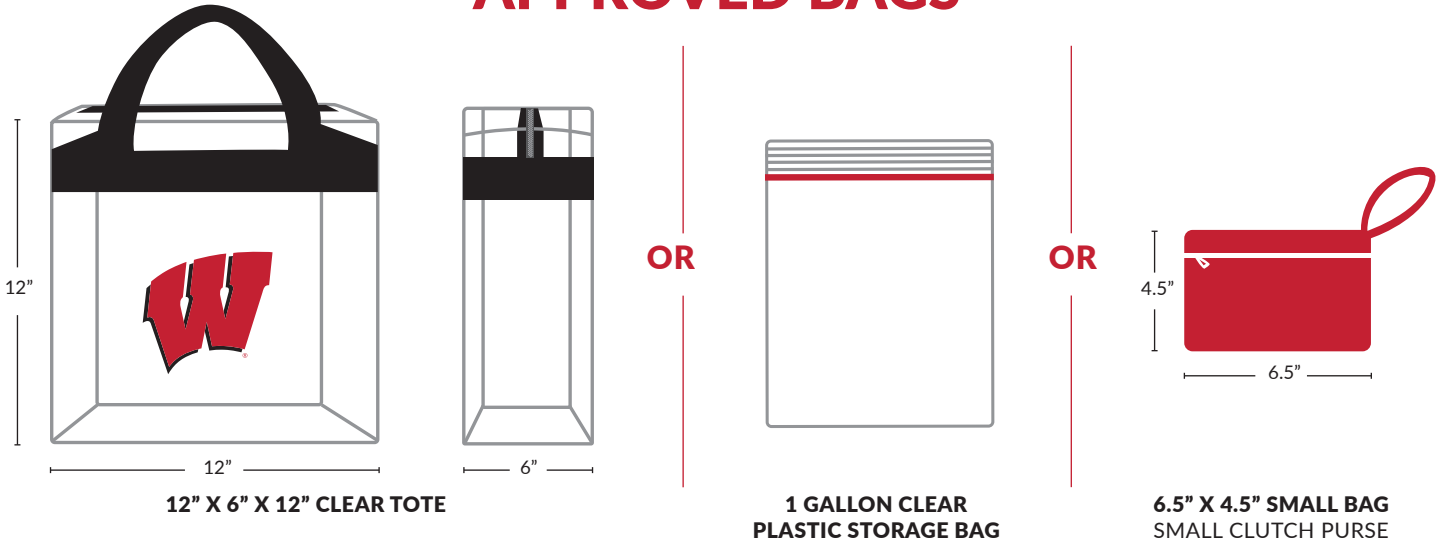

# WISCONSIN FOOTBALL BAG POLICY

## APPROVED BAGS

Medical bags are permitted and subject to a thorough inspection. Diaper bags (with child) are permitted and subject to a thorough inspection. Seat cushions not more than 16" wide are permitted and subject to a thorough inspection.