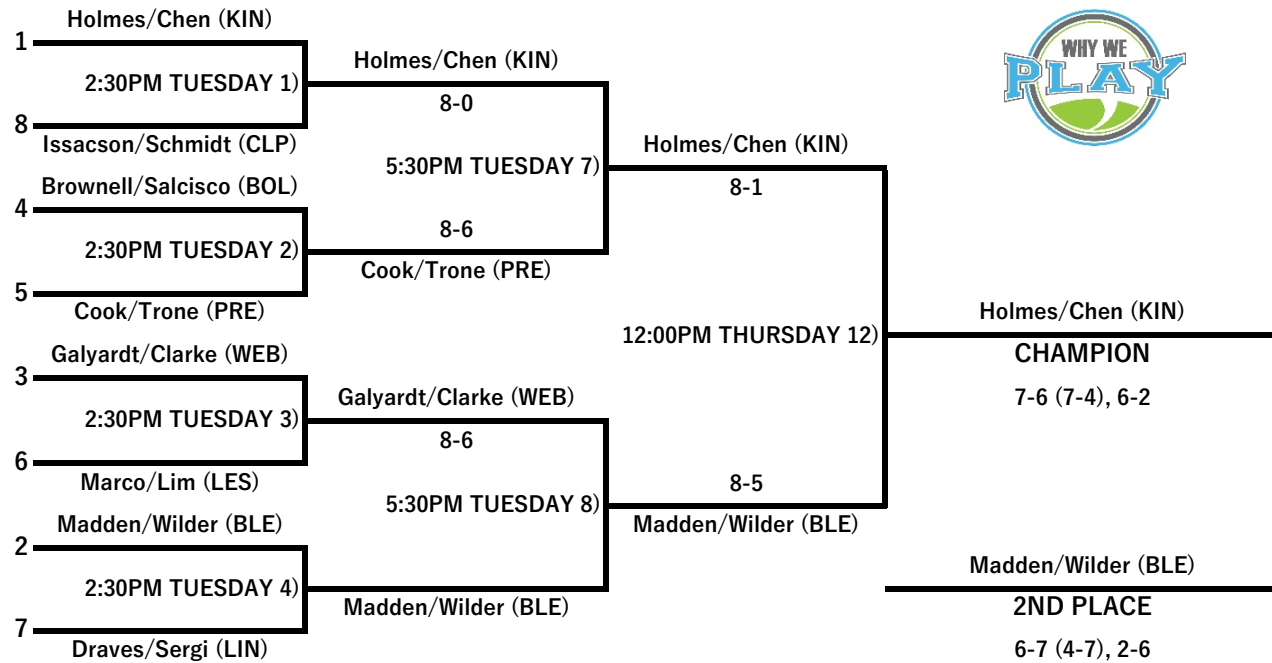

2015 PSD Middle School Varsity Tennis Championship Tournament

Championship Bracket

#1 BOYS' DOUBLES

Consolation Bracket