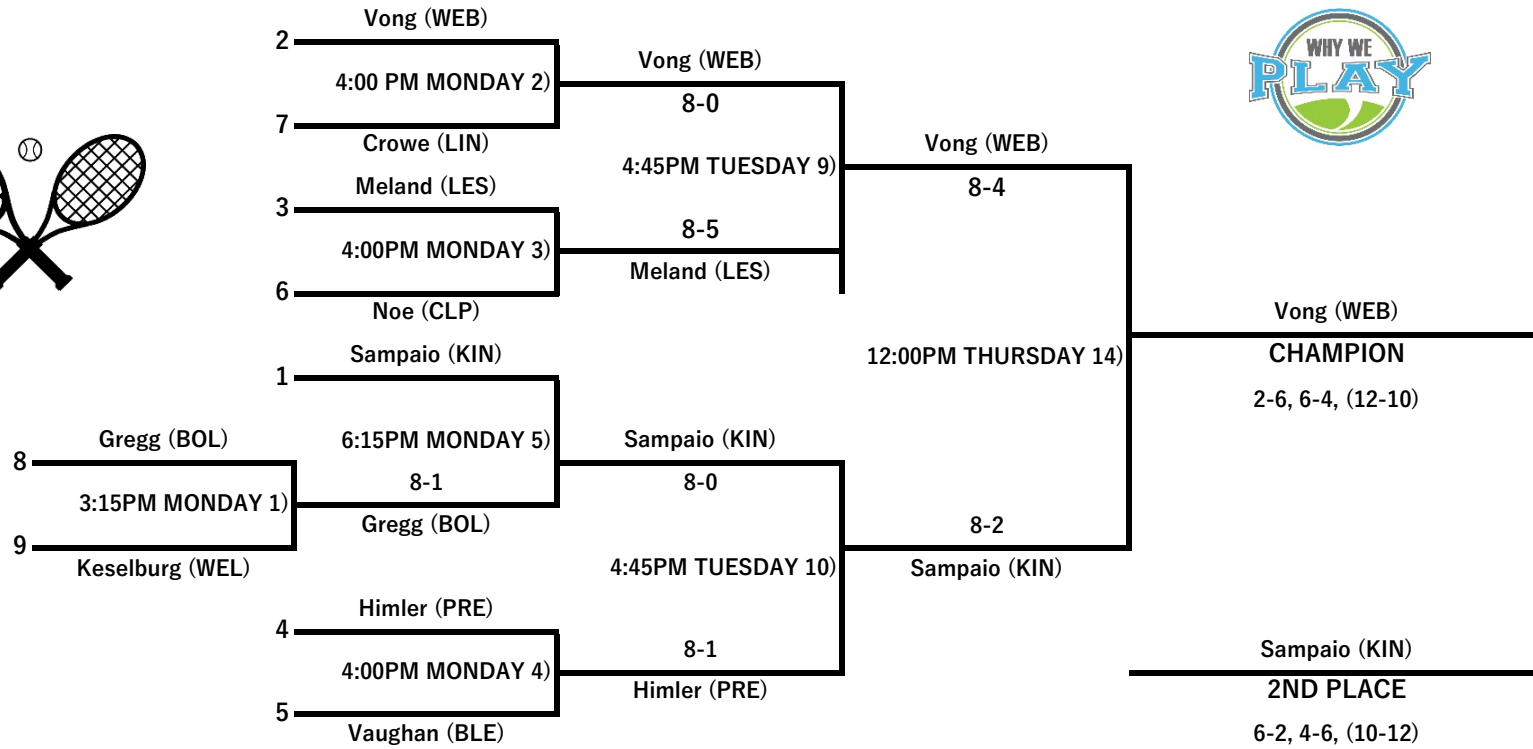

2015 PSD Middle School Varsity Tennis Championship Tournament

Championship Bracket

#3 GIRLS' SINGLES

Consolation Bracket