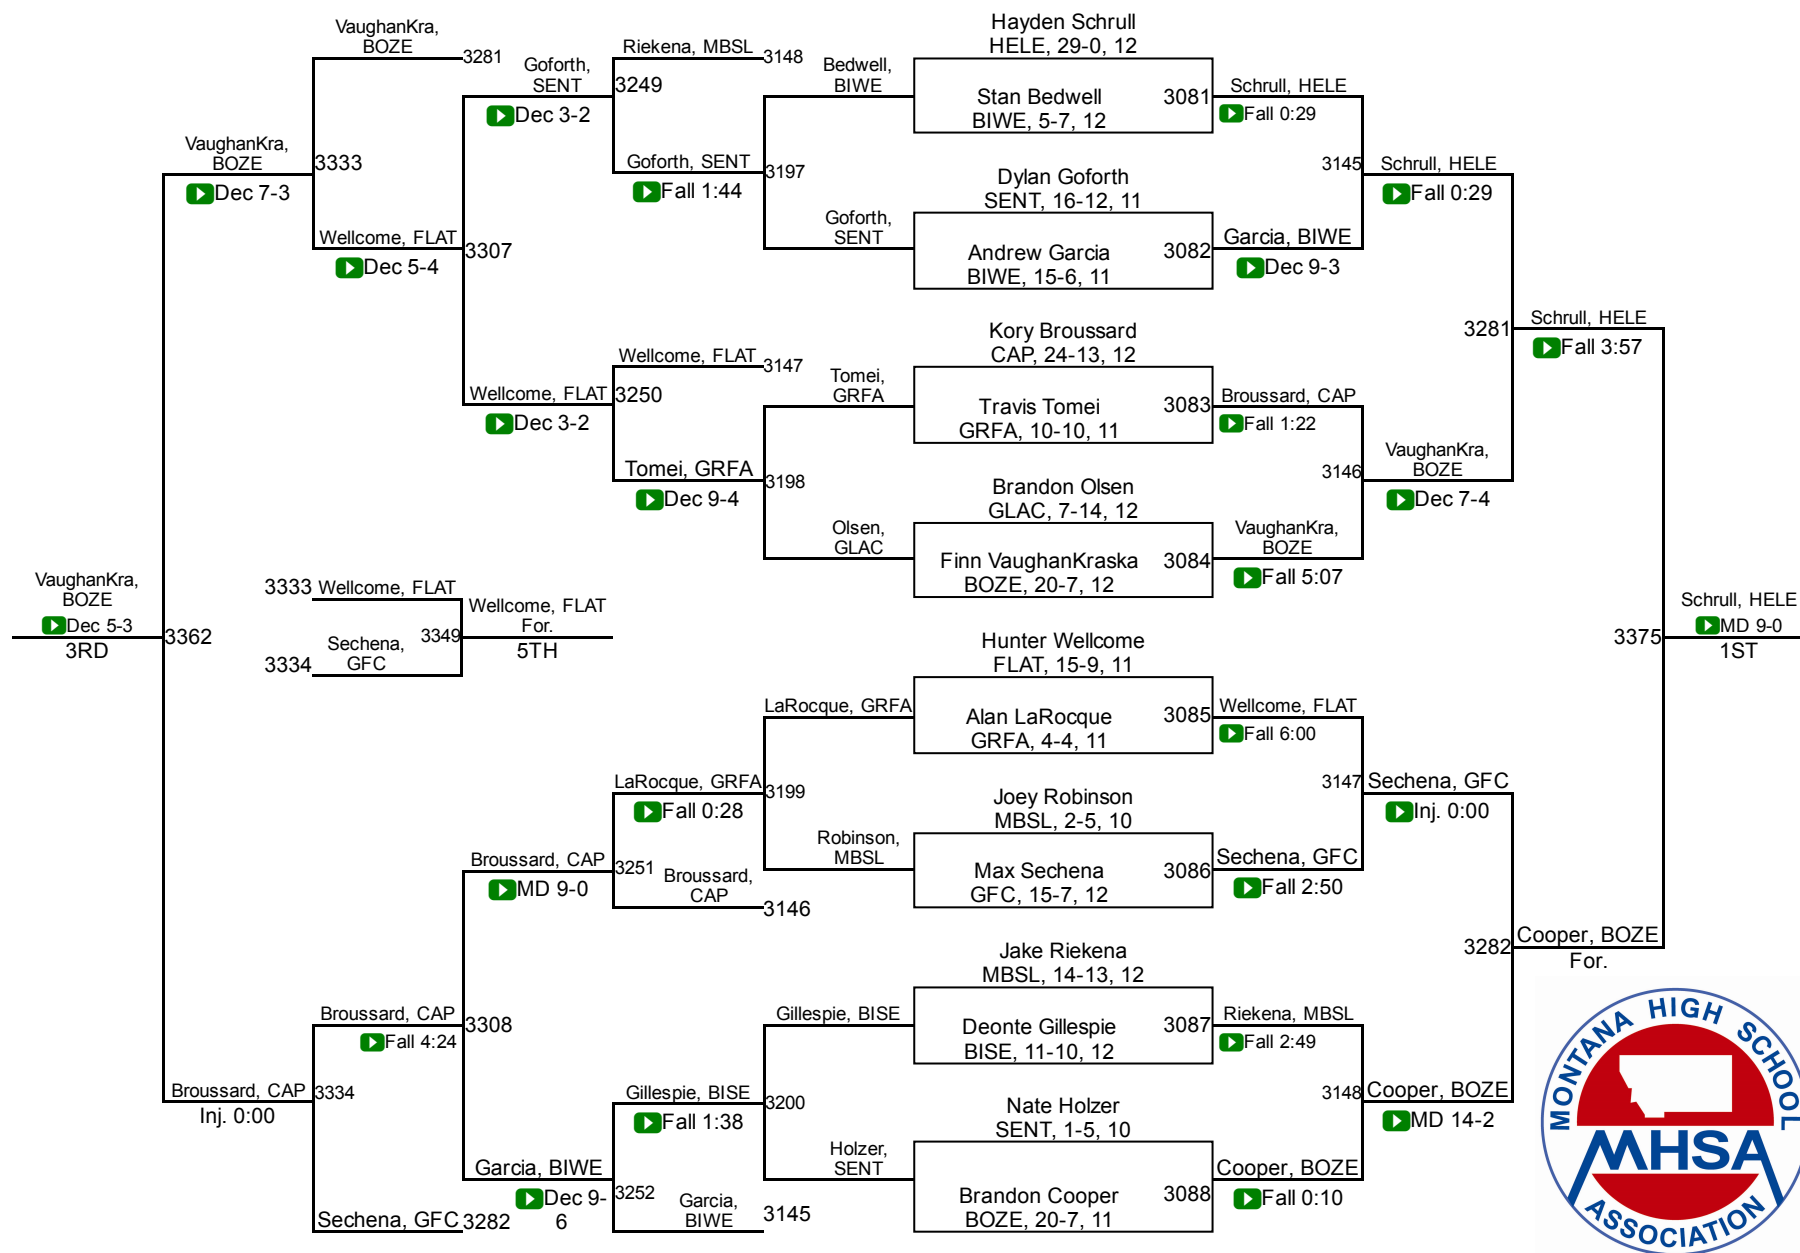

2017 MHSА State Championships

AA - 182