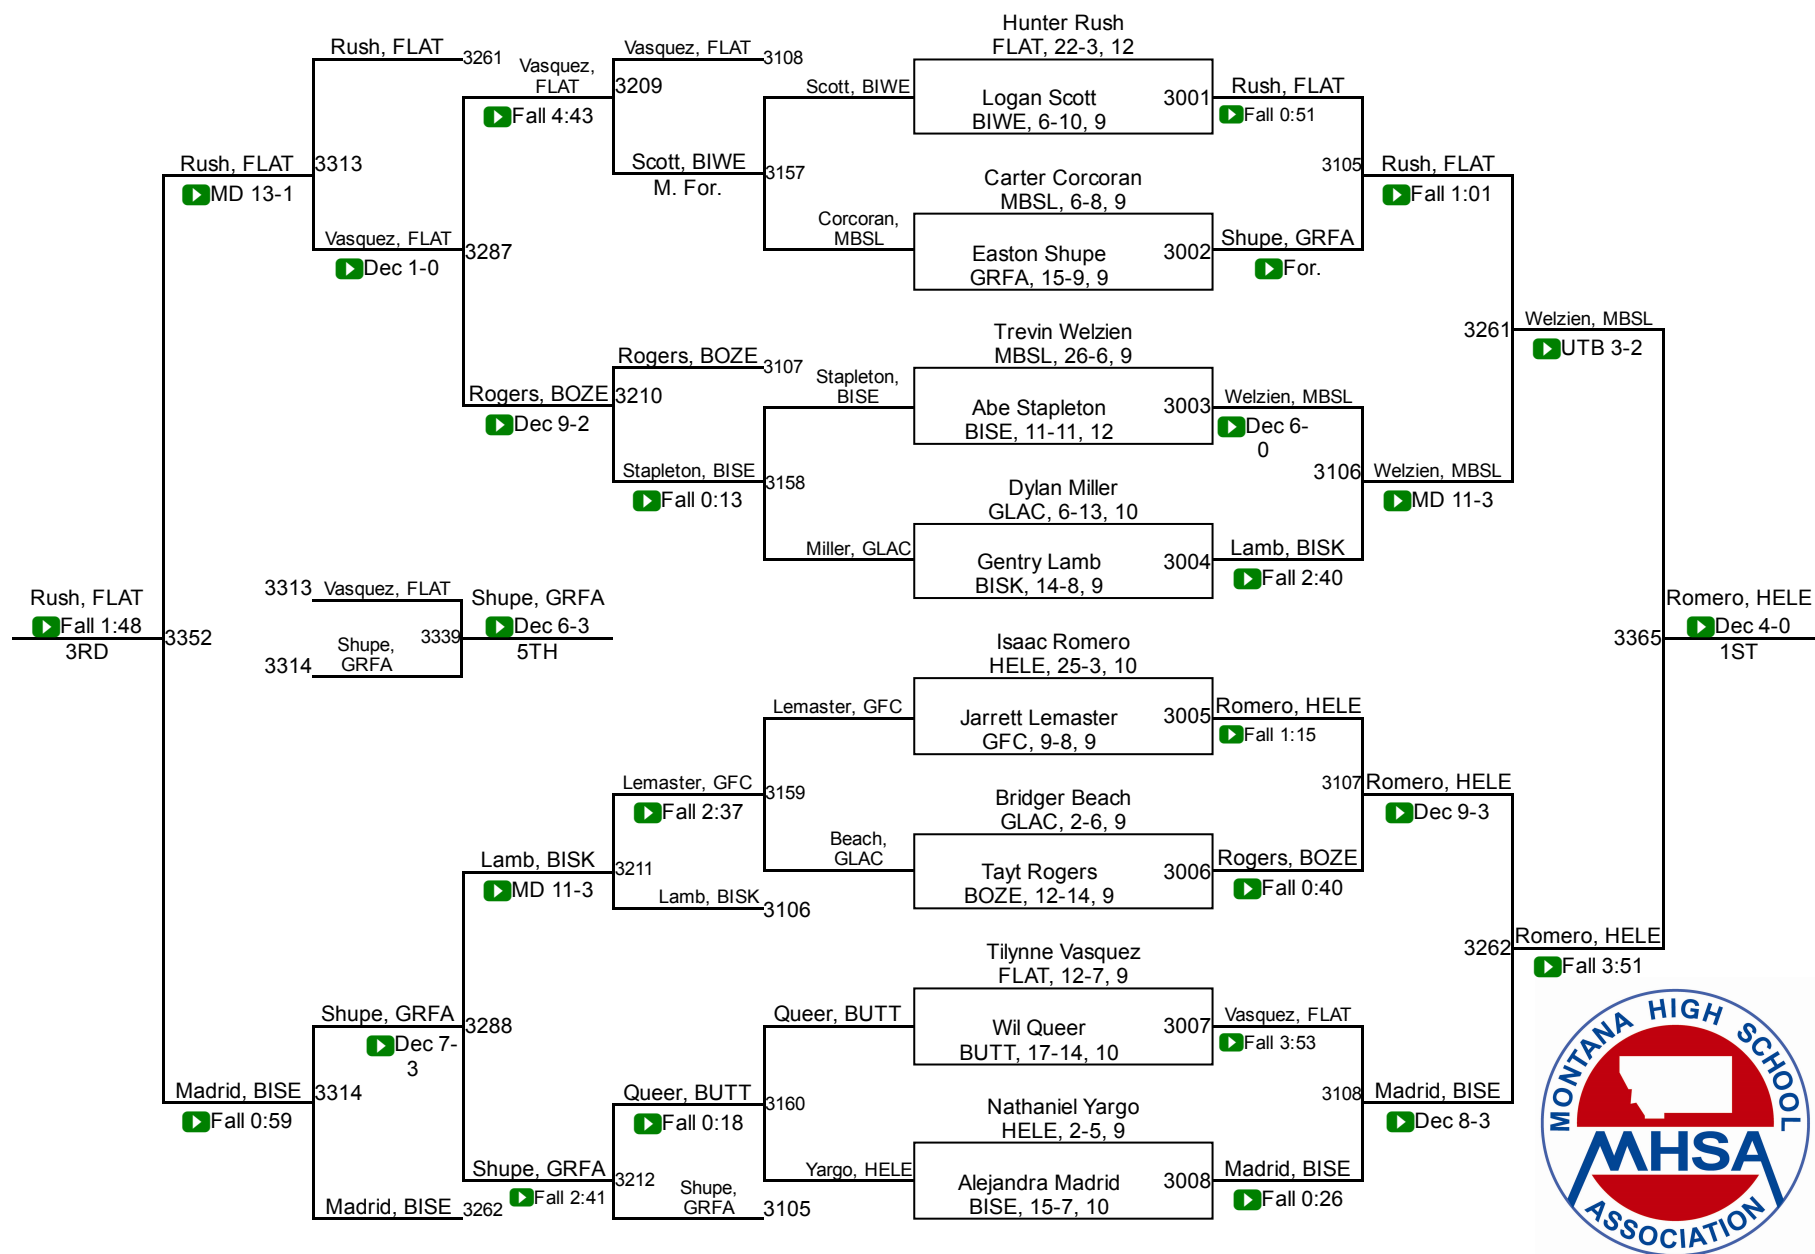

2017 MHSА State Championships

AA - 103