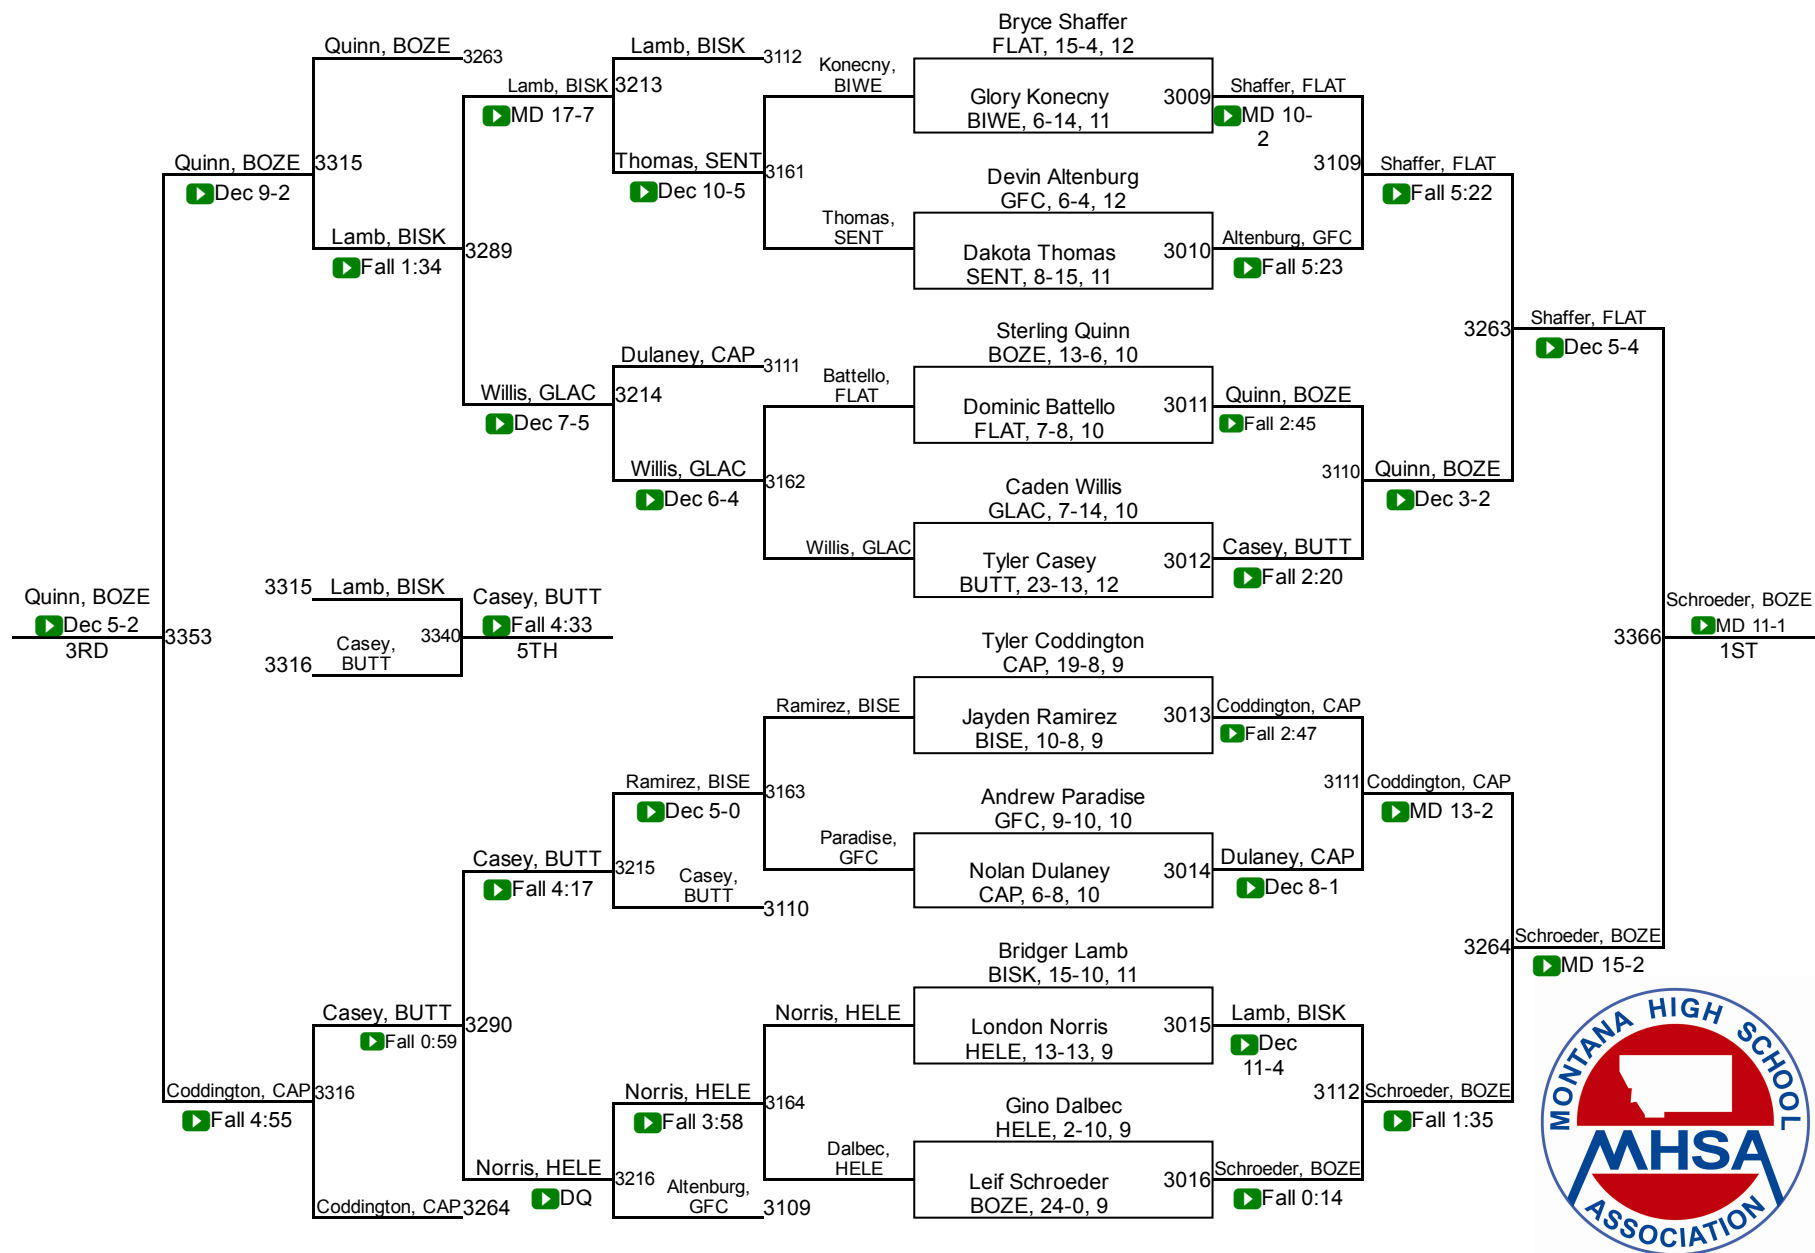

2017 MHSА State Championships

AA - 113