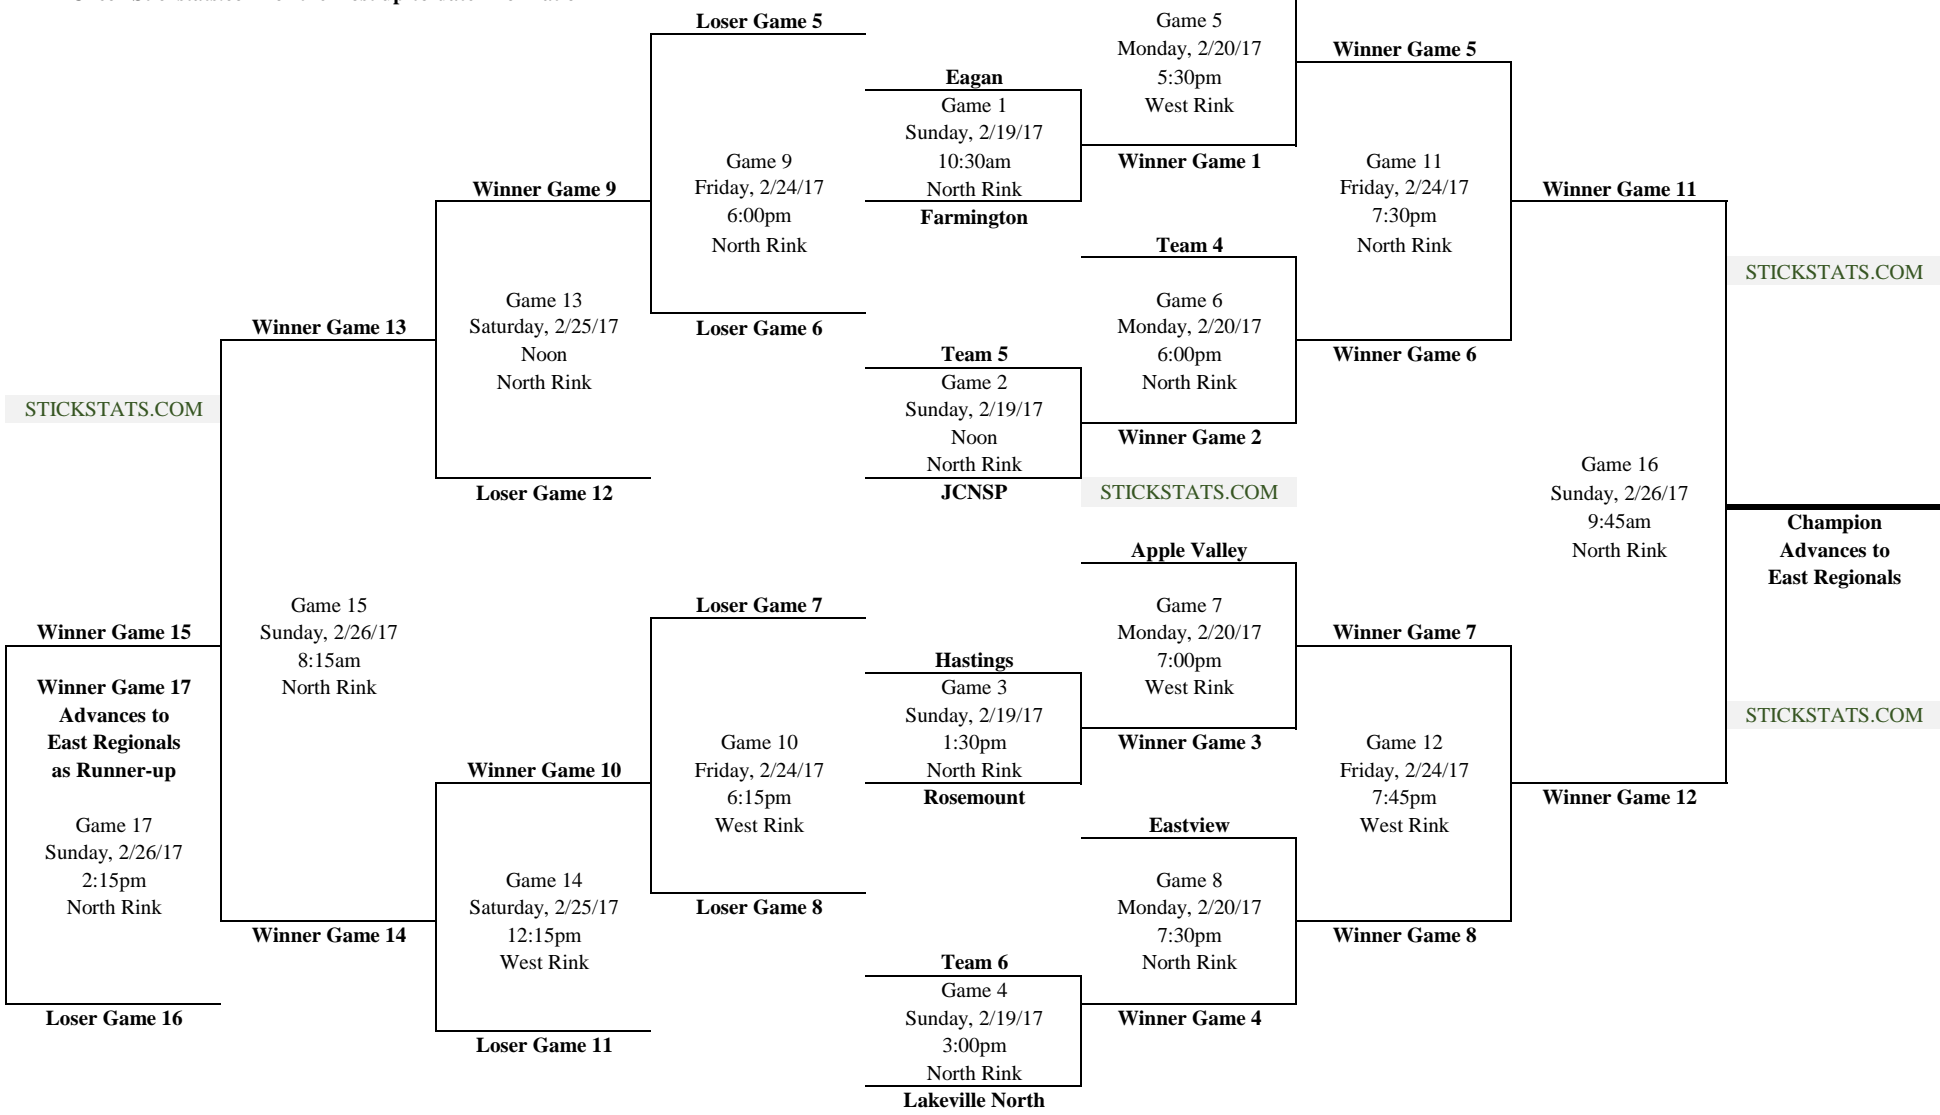

"B1" BANTAM DISTRICT 8 TOURNAMENT 2017

Host: Cottage Grove - Arena: Cottage Grove Ice Arenas - Revised: 2-12-17 17:30

February 19 - 26, 2017

STICKSTATS.COM

TOP SEED OF EACH PAIRING IS HOME TEAM

Preliminary dates and times are shown
Check Stickstats.com for the most up-to-date information

Champion and Runner-Up Teams Advance to East Regionals