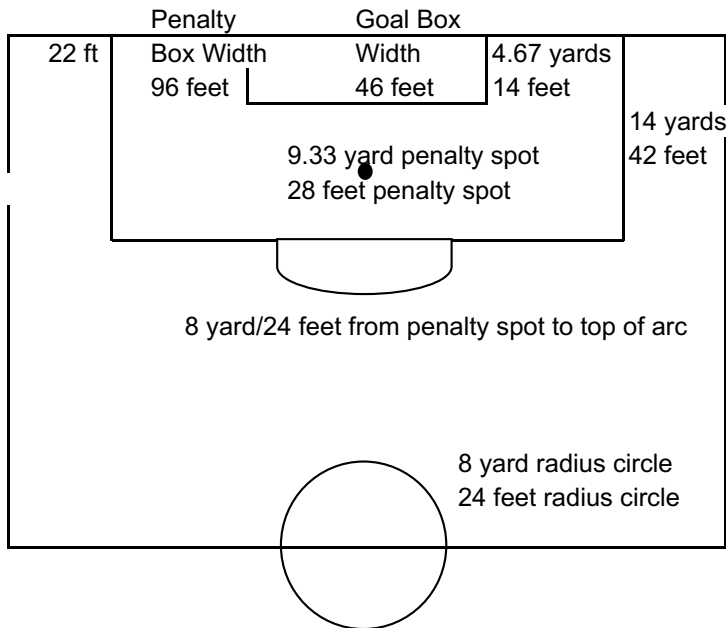

ILLINOIS FC TOURNAMENTS FIELD DIMENSIONS

U13-U19

Big Fields
Main Site:
5, 7, 9

Outdoor Center
13, 14, 15, 16

Dodds
7, 8, 11, 12

full size
up to 240 x 360

U11-U12

Medium Fields Main Site:
1, 2, 3, 4, 6a, 6b, 11

Dodds
3, 4, 9, 10

140 x 240 field size

Normal Locations

U9-U12

Small Field
Main Site:
8, 9b, 10, 12

Dodds:
1, 2, 5, 6

120 x 180 field size