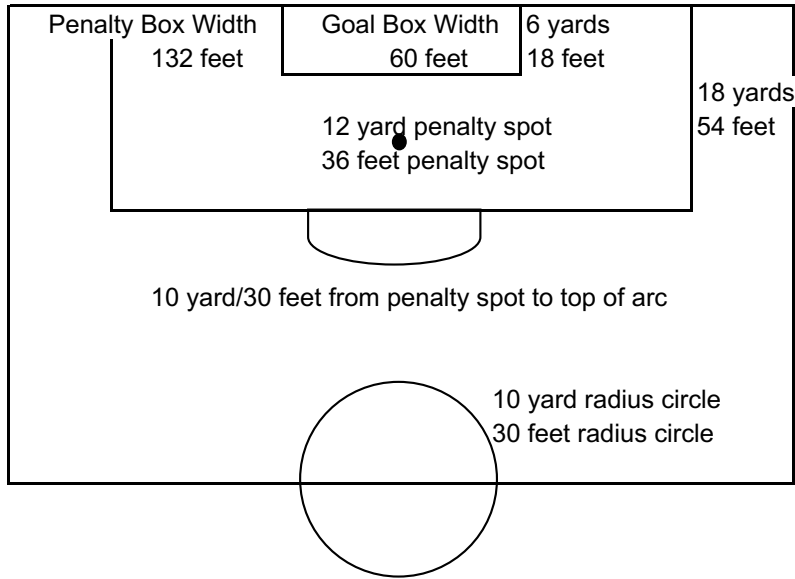

ILLINOIS FC TOURNAMENTS FIELD DIMENSIONS

U13-U19

Big Fields
Main Site:
5, 7, 9

Outdoor Center
13, 14, 15, 16

Dodds
7, 8, 11, 12

full size
up to 240 x 360

U11-U12

Medium Fields Main Site:
1, 2, 3, 4, 6a, 6b, 11

Dodds
3, 4, 9, 10

140 x 240 field size

Normal Locations

U9-U12

Small Field
Main Site:
8, 9b, 10, 12

Dodds:
1, 2, 5, 6

120 x 180 field size