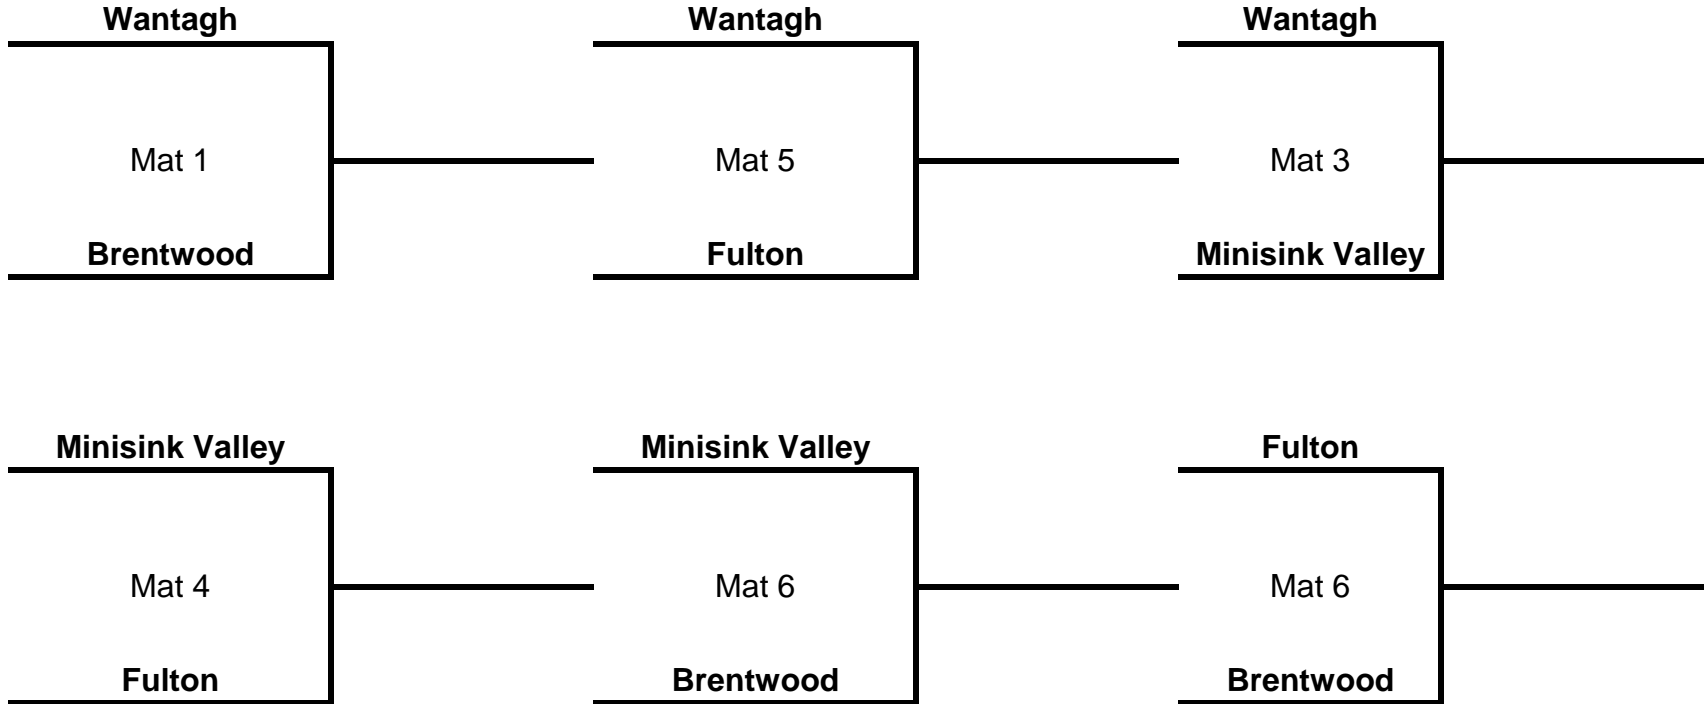

Round 1 - 12 PM

Round 2

Round 3 - 4 PM

Round 4 - 6 PM

M-W

M-W

BYE

M-W

Rocky Point

Rocky Point

Brockport

Standings

<u>W</u>	<u>L</u>
M-W	0
Rocky Point	0
Brockport	0
Farmingdale	0

2017 U-E Duals Group D

Round 1

Round 2 - 2 PM

Round 3 - 4 PM

Round 4 - 6 PM

BYE

Standings

	<u>W</u>	<u>L</u>
Minisink Valley	0	0
Wantagh	0	0
Fulton	0	0
Brentwood	0	0

2017 U-E Duals Championship Bracket

2017 U-E Duals (5-8) Bracket

2017 U-E Duals (9-12) Bracket