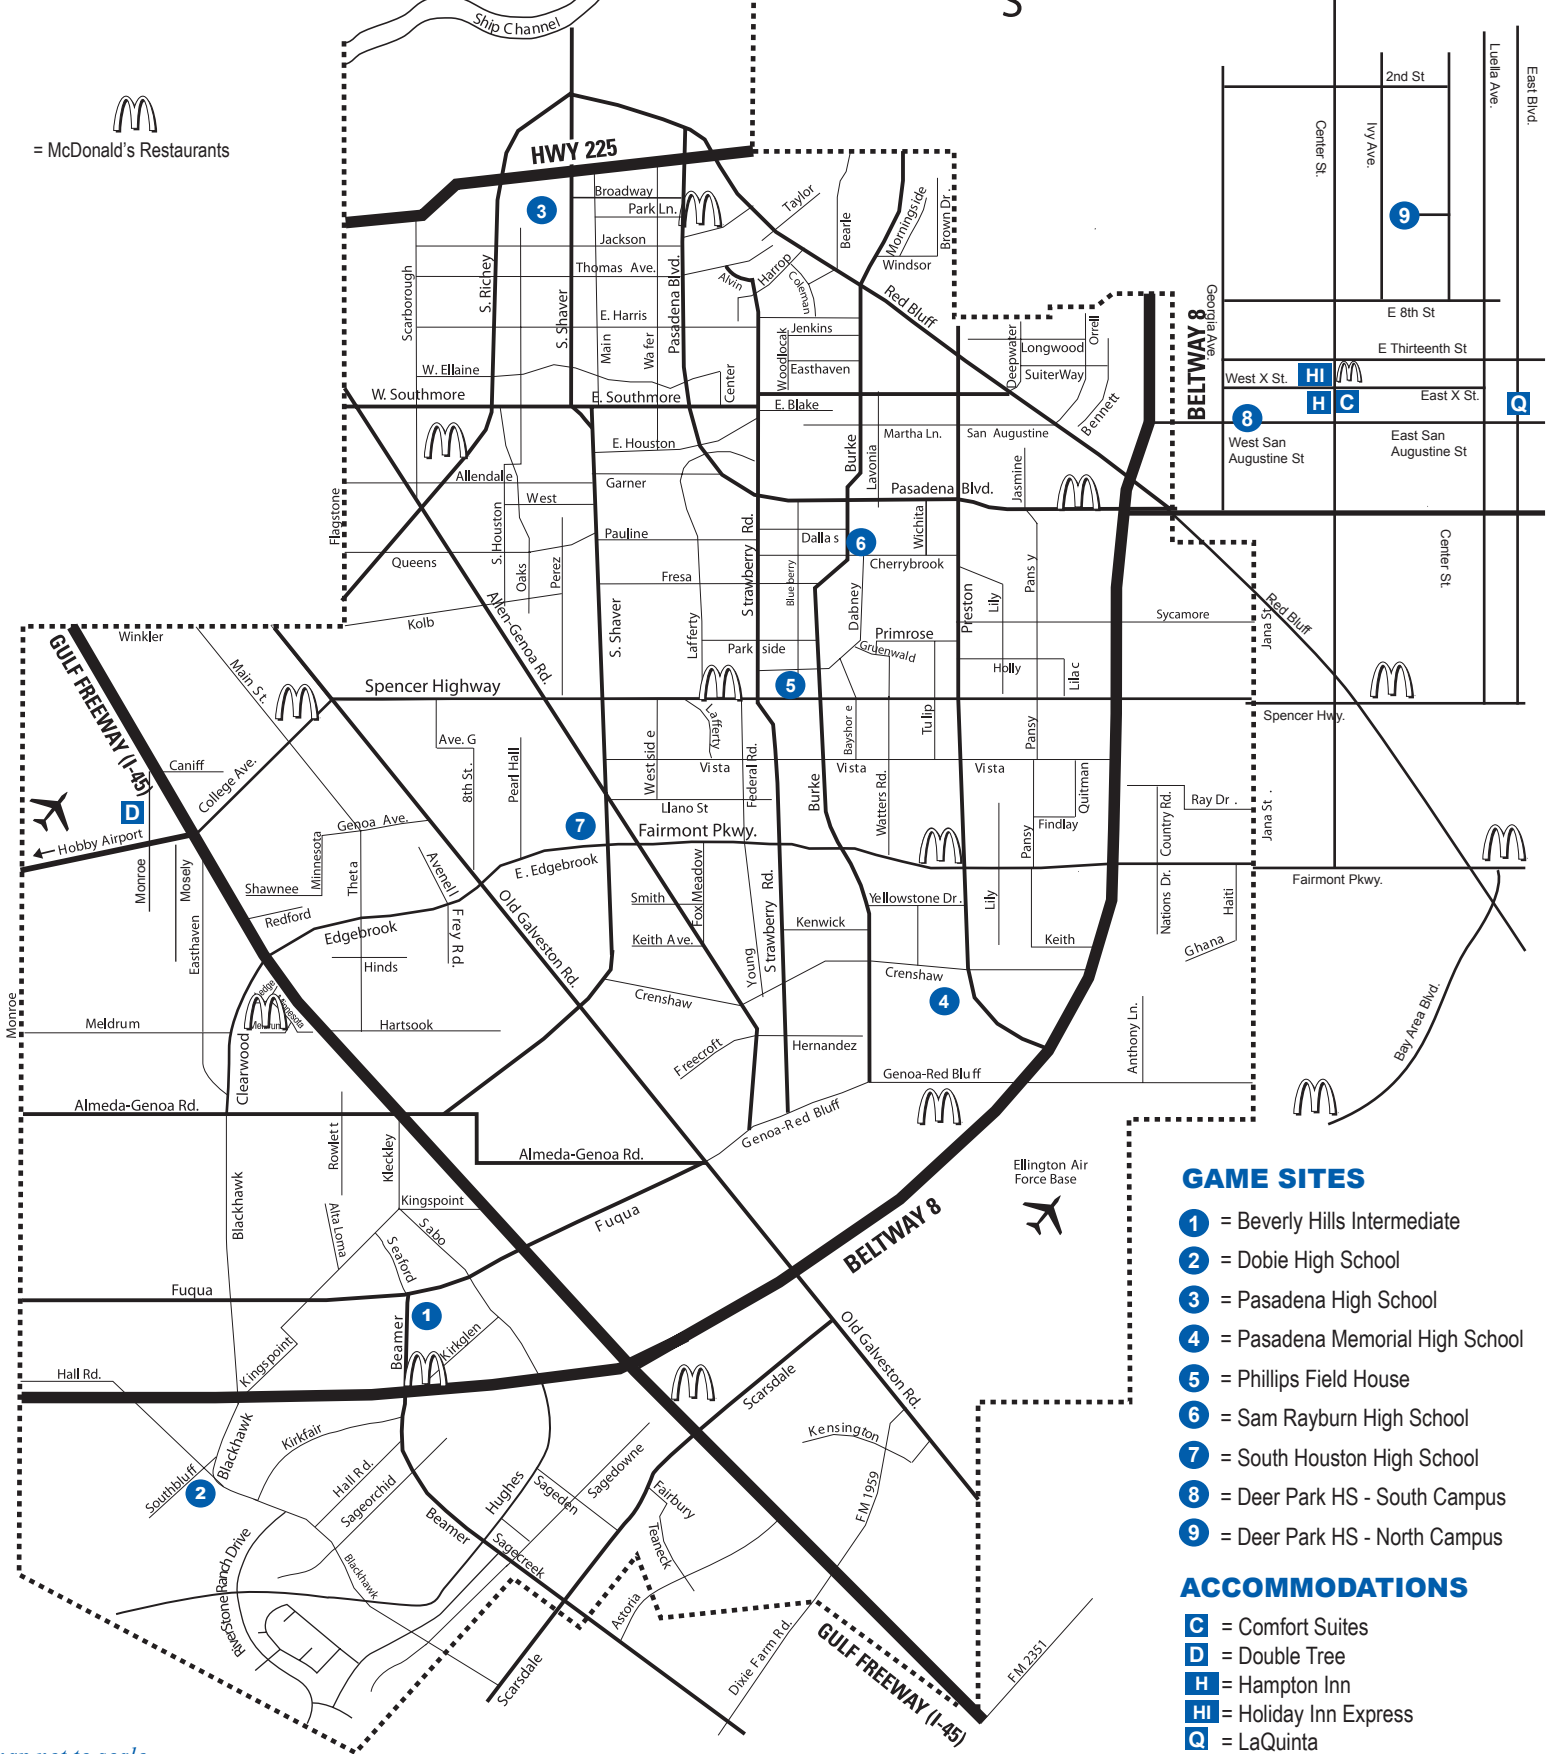

= McDonald's Restaurants

**GAME SITES**

- 1 = Beverly Hills Intermediate
- 2 = Dobie High School
- 3 = Pasadena High School
- 4 = Pasadena Memorial High School
- 5 = Phillips Field House
- 6 = Sam Rayburn High School
- 7 = South Houston High School
- 8 = Deer Park HS - South Campus
- 9 = Deer Park HS - North Campus

**ACCOMMODATIONS**

- C = Comfort Suites
- D = Double Tree
- H = Hampton Inn
- HI = Holiday Inn Express
- Q = LaQuinta

\*map not to scale

## PASADENA

**Beverly Hills Intermediate School**.. 11111 Beamer Rd., Houston, TX. 77089

**Dobie High School**..... 10220 Blackhawk, Houston, TX. 77089

**Pasadena High School**..... 206 South Shaver, Pasadena TX 77506

**South Houston High School** ..... 3820 South Shaver, South Houston, TX. 77587