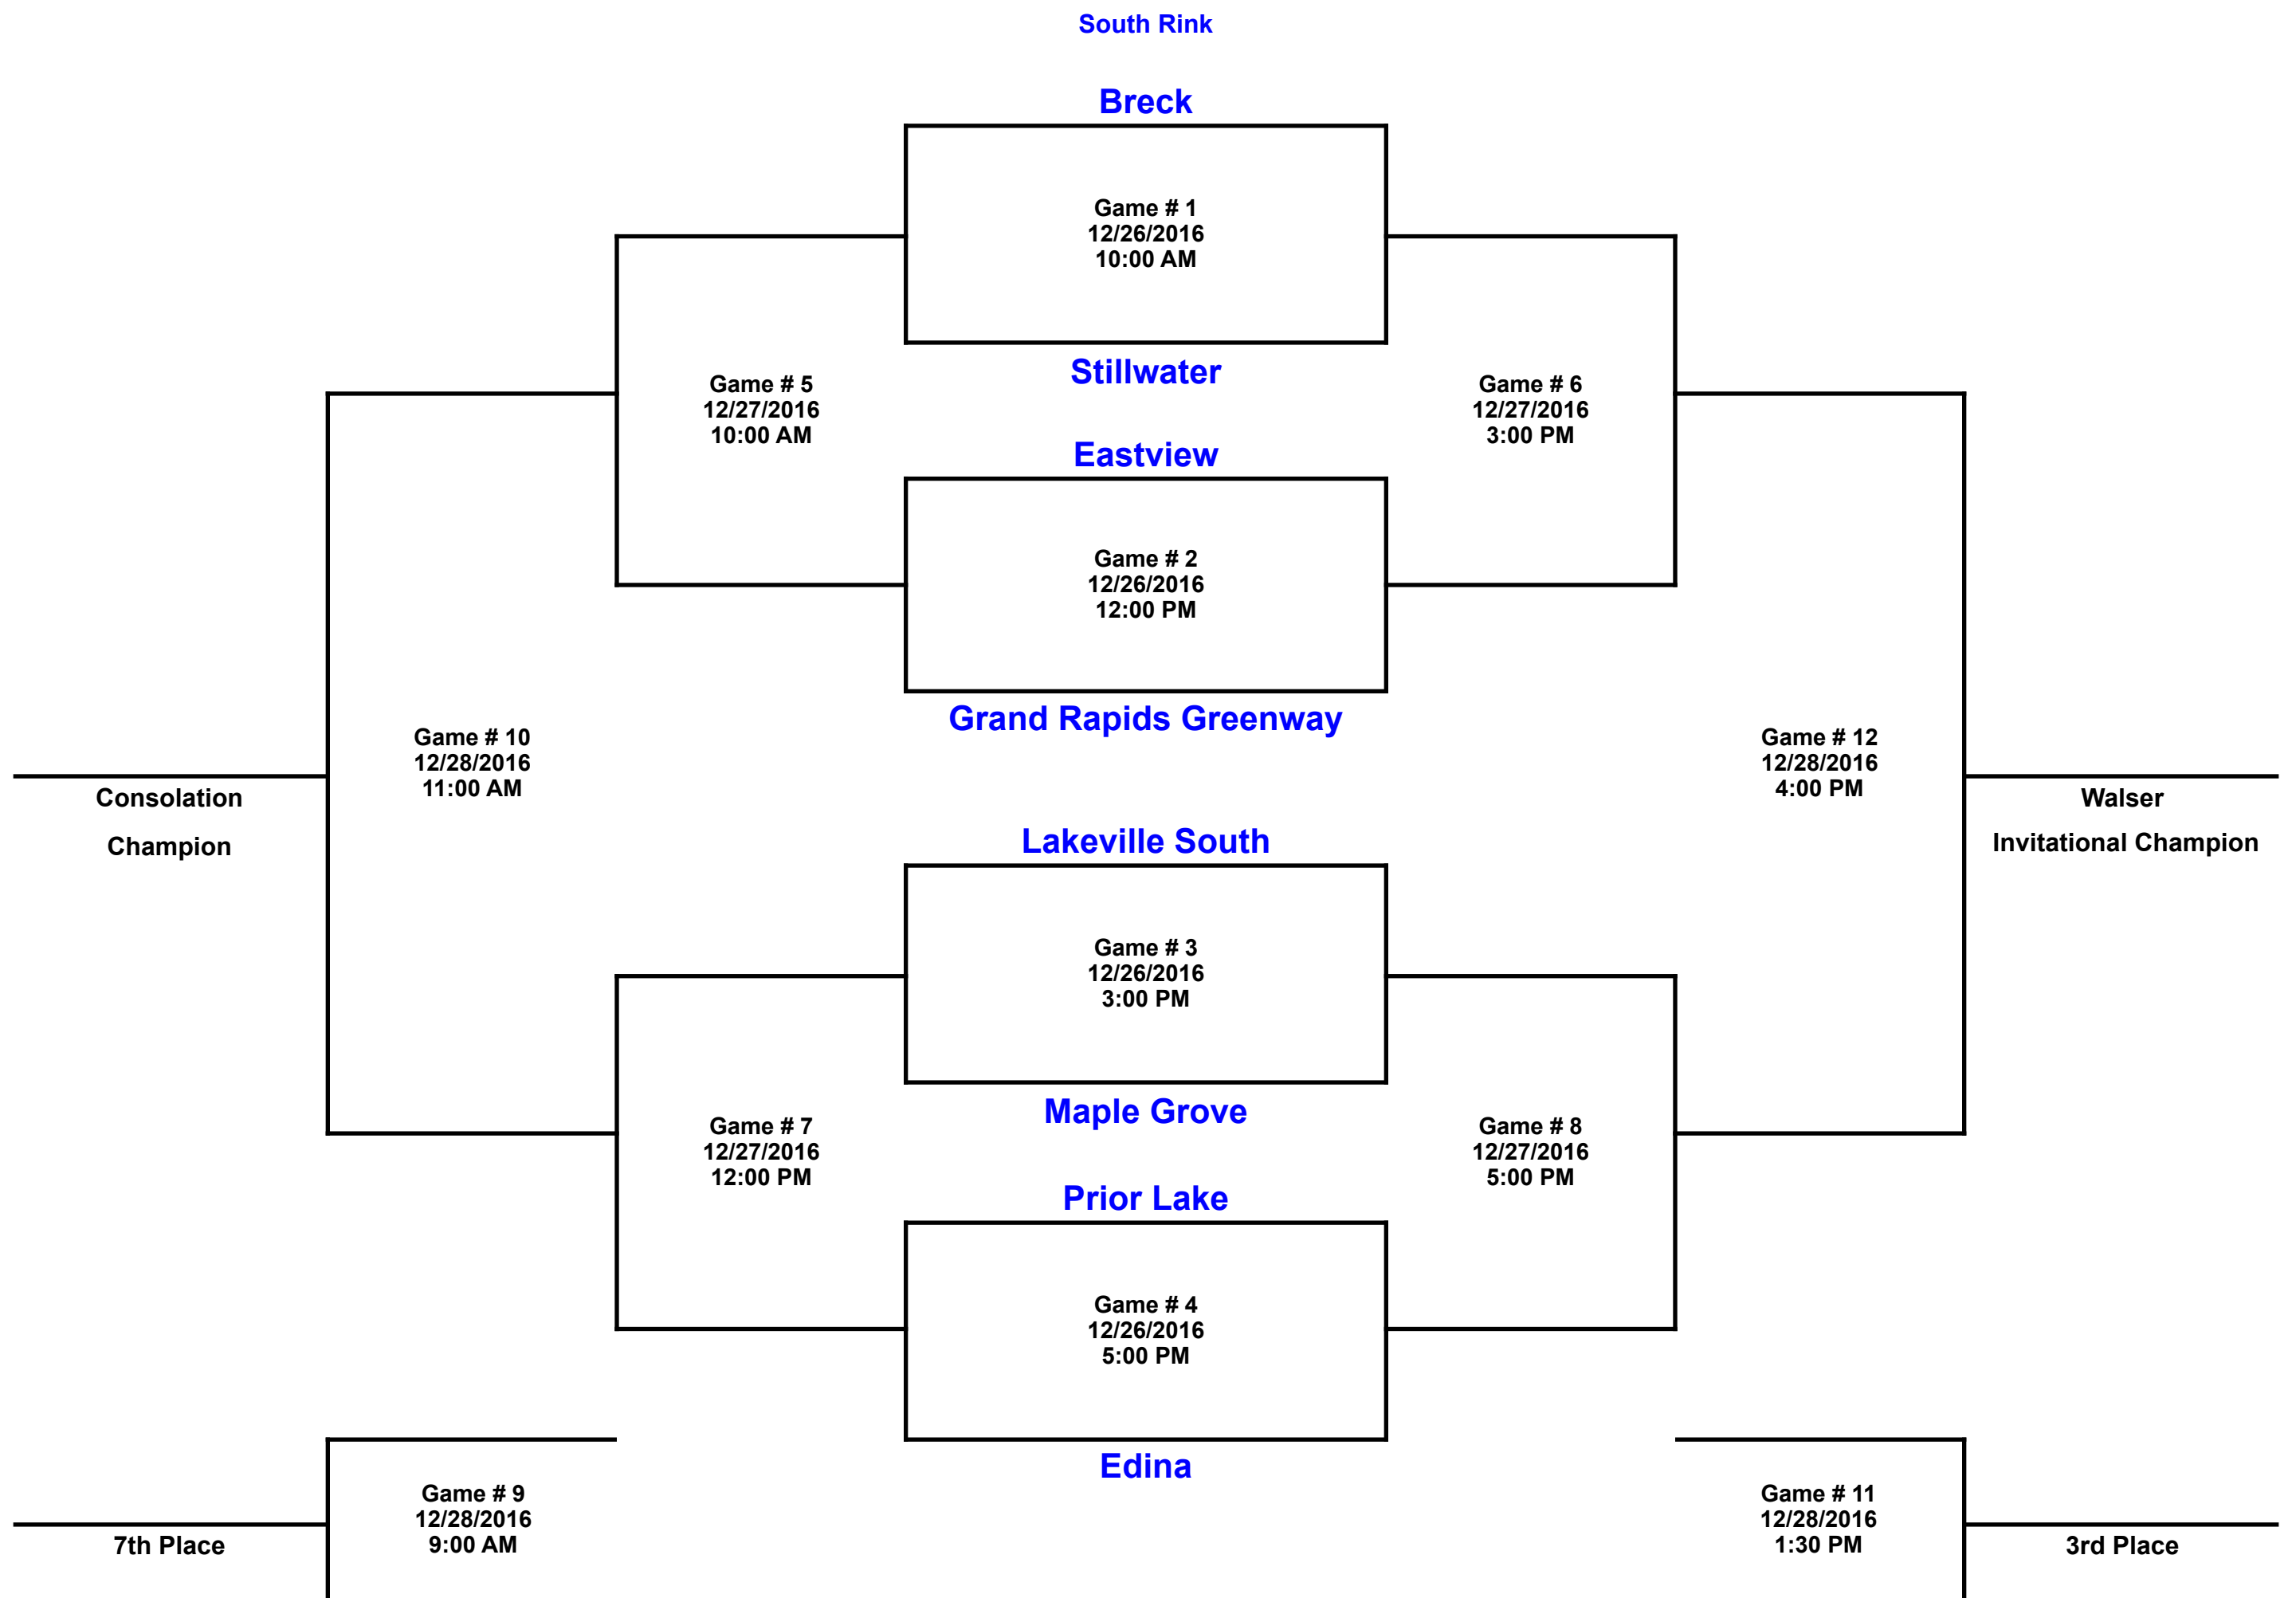

Walsler Invitational

10th Annual Girls Hockey Tournament

Varsity Brackets

*Team on the bottom is the home team and will wear white.

Walser Invitational

10th Annual Girls Hockey Tournament

JV Brackets

*Team on the bottom is the home team and will wear white.