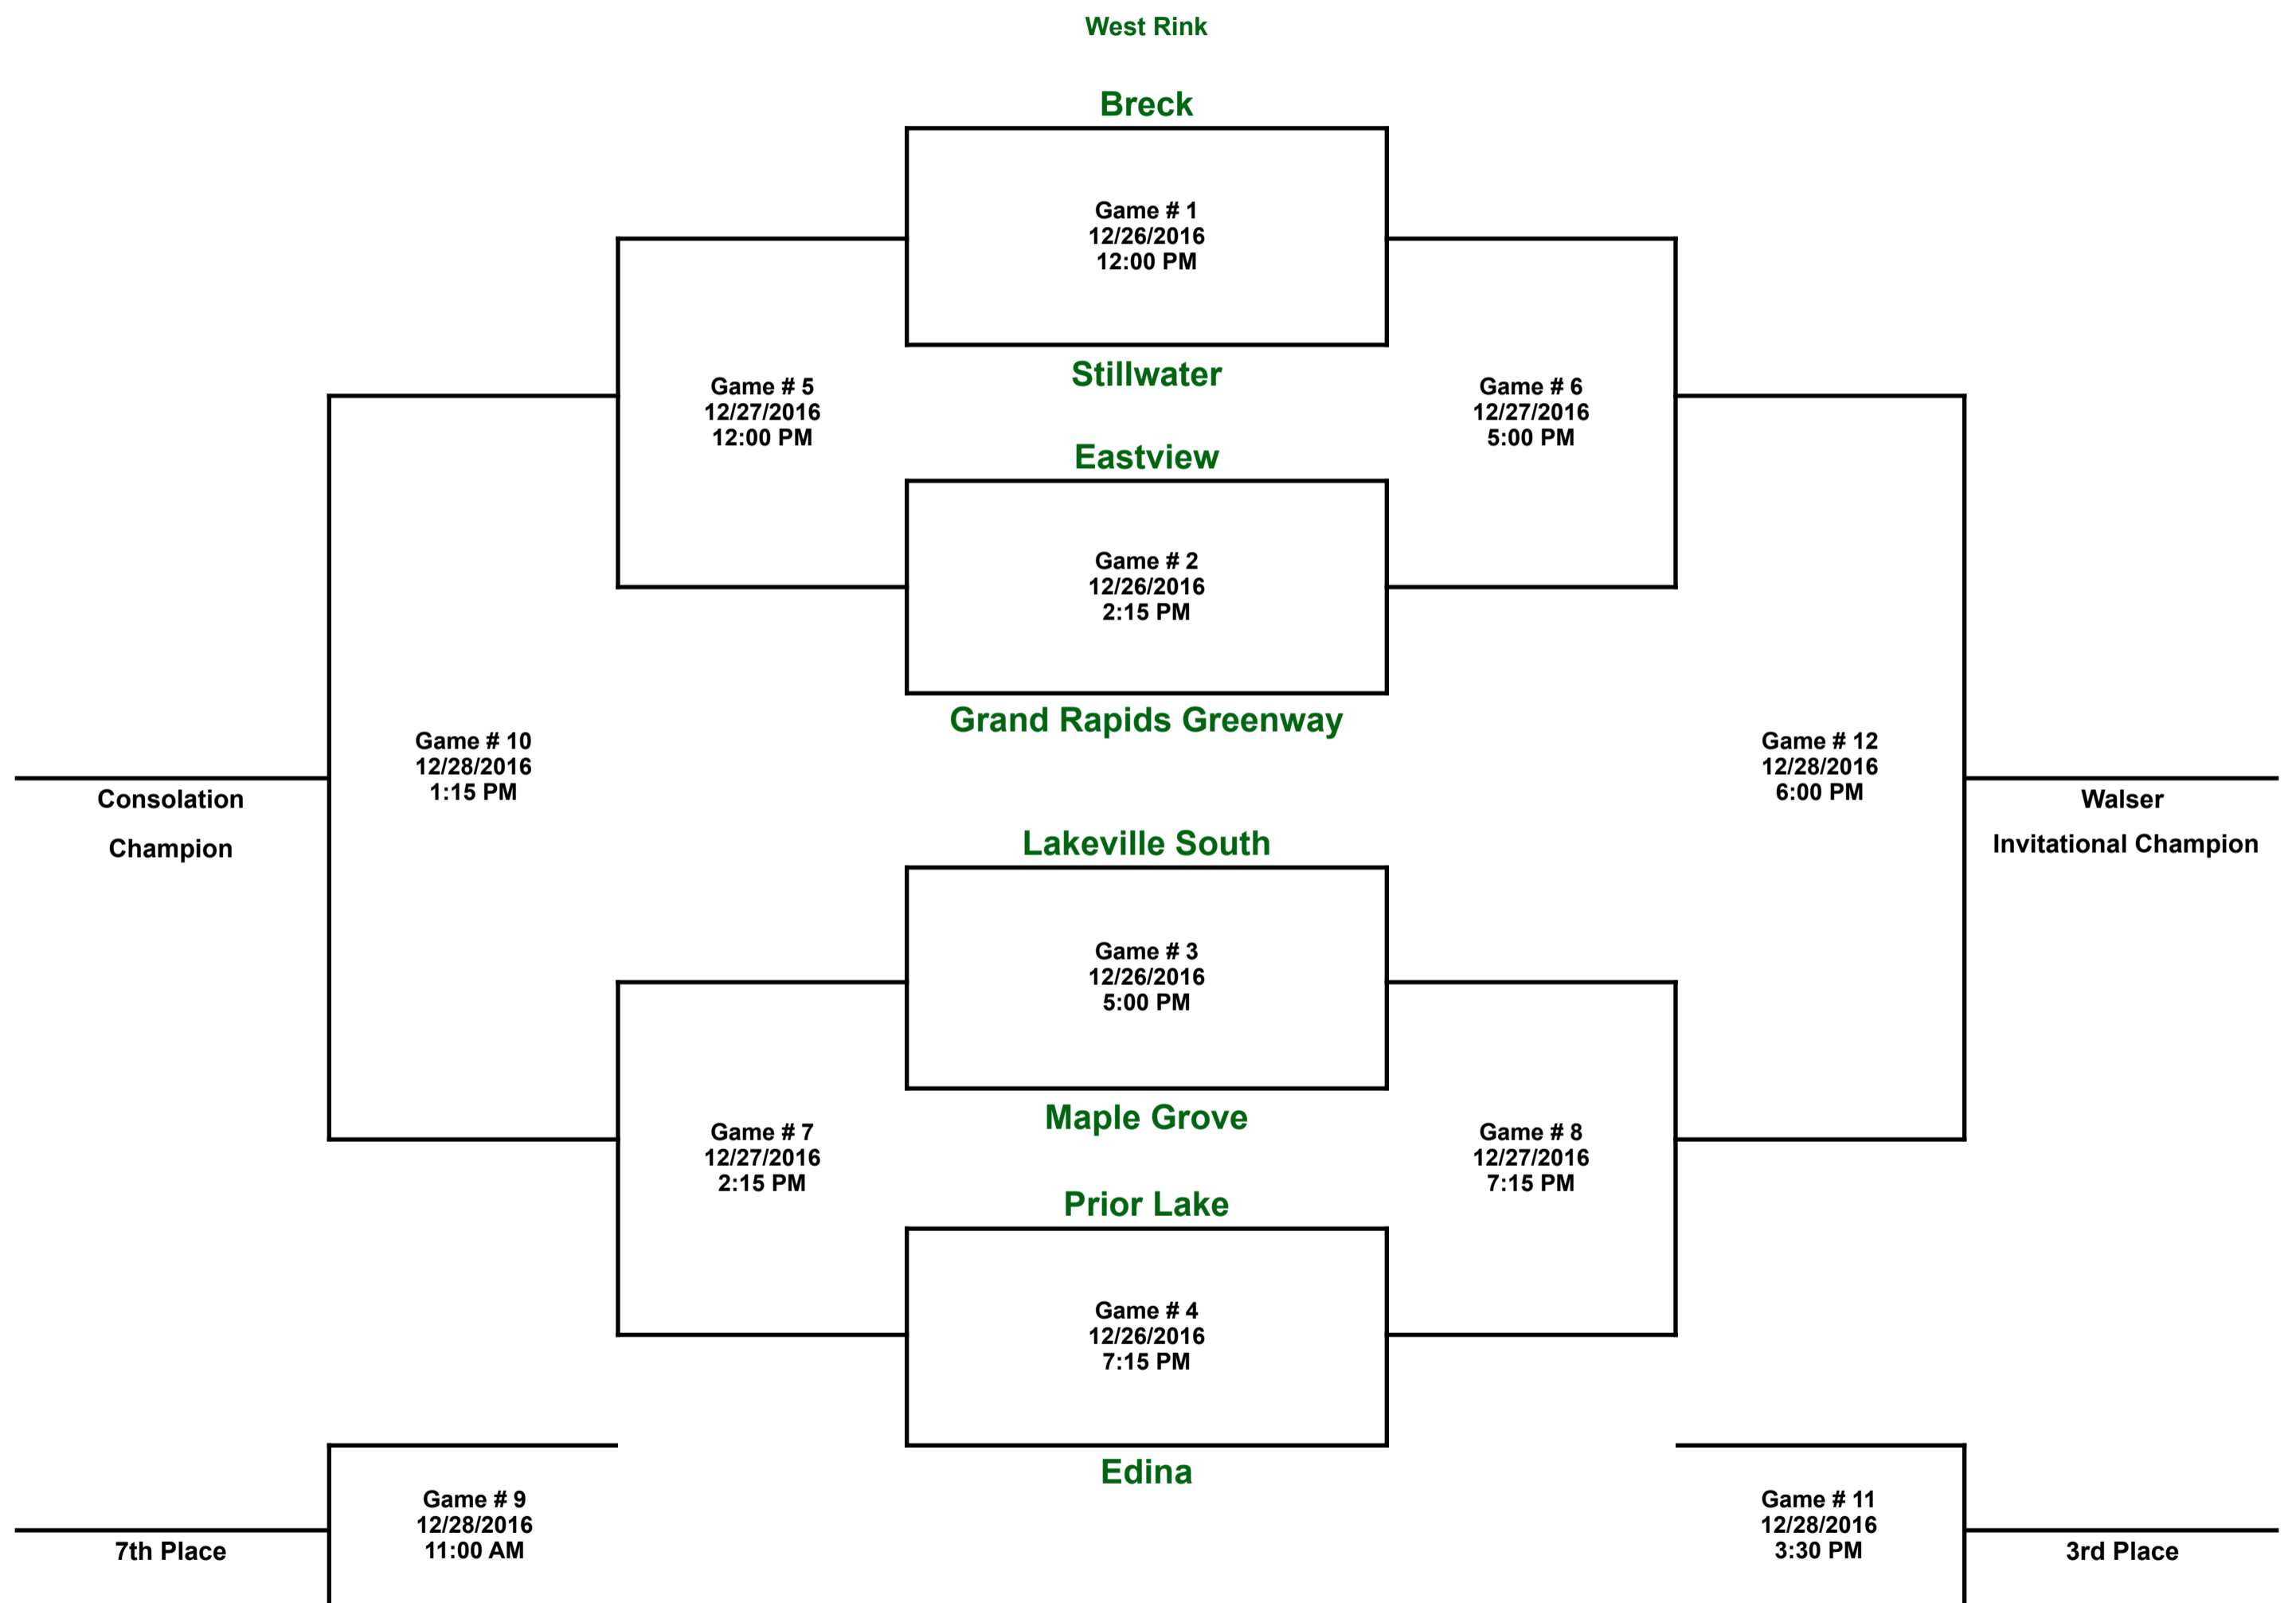

Walsler Invitational

10th Annual Girls Hockey Tournament

Varsity Brackets

*Team on the bottom is the home team and will wear white.

Walser Invitational

10th Annual Girls Hockey Tournament

JV Brackets

*Team on the bottom is the home team and will wear white.