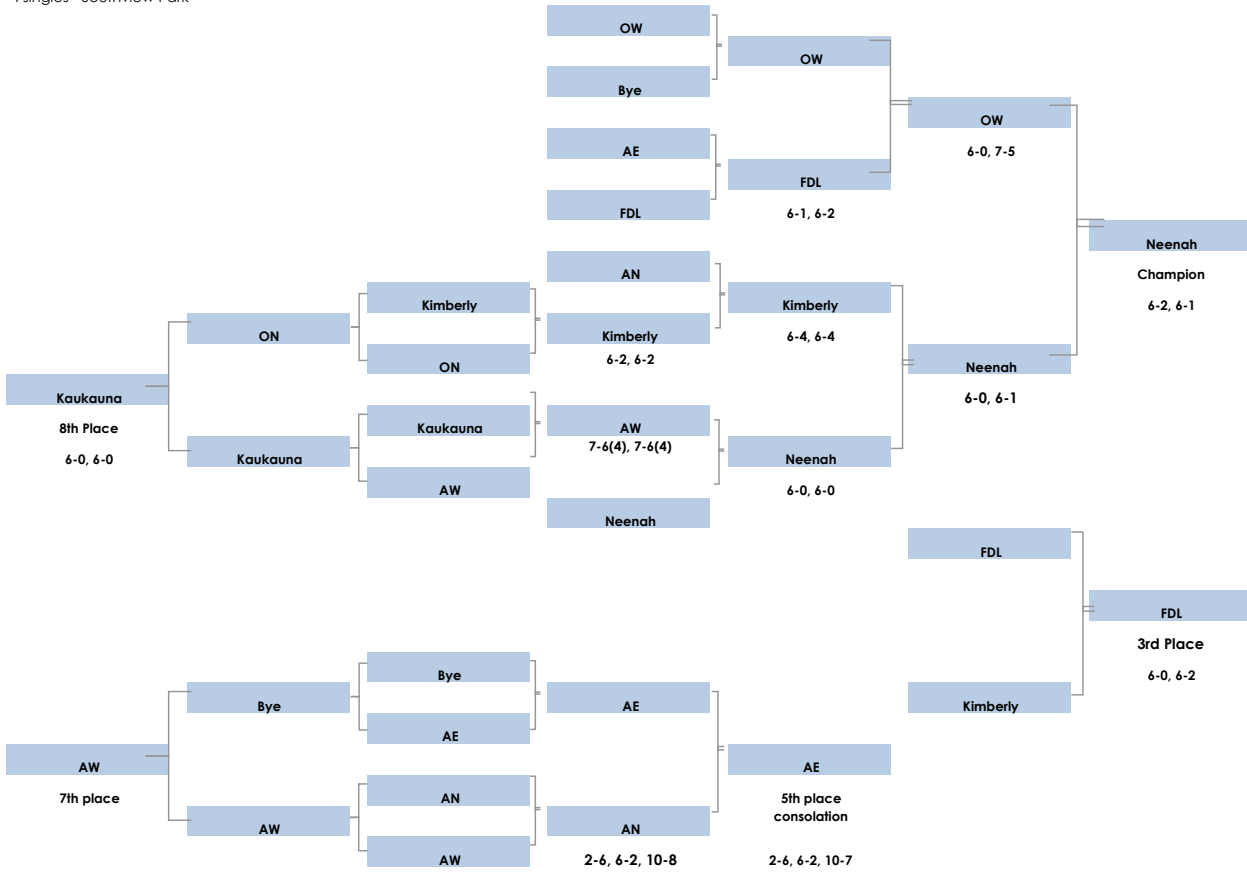

	# 1 Sin	#2 Sin	#3 Sin	#4 Sin	#1 Do	#2 Do	#3 Do	Trny C	Dual M	Overa	Place	Points
<b>Neenah</b>	7	9	9	9	9	7	9	59	8	8	1st	16
<b>Oshkosh West</b>	9	4	5	7	7	9	7	48	7	7	2nd	14
<b>Oshkosh North</b>	5	5	7	0	2	6	4	29	5	5	4th	10
<b>Fond du Lac</b>	6	6	6	6	1	4	3	32	5	6	3rd	11
<b>Kimberly</b>	3	0	3	5	4	5	5	25	4	3	T-5th	7
<b>Appleton East</b>	4	2	0	4	6	3	2	21	3	2	7th	5
<b>Appleton North</b>	2	7	4	3	3	2	6	27	3	4	T-5th	7
<b>Appleton West</b>	0	3	1	2	5	1	1	13	1	1	8th	2
<b>Kaukauna</b>	1	1	2	1	0	0	0	5	0	0	9th	0

1 Singles

1 singles - Neenah H.S.

2 Singles

2 singles - SMC

### 3 Singles

3 singles - Southview Park

4 Singles

4 singles - Southview Park

1 Doubles

1 doubles - Neenah H.S.

2 Doubles

2 doubles - SMC

3 Doubles

3 doubles - Smith Park