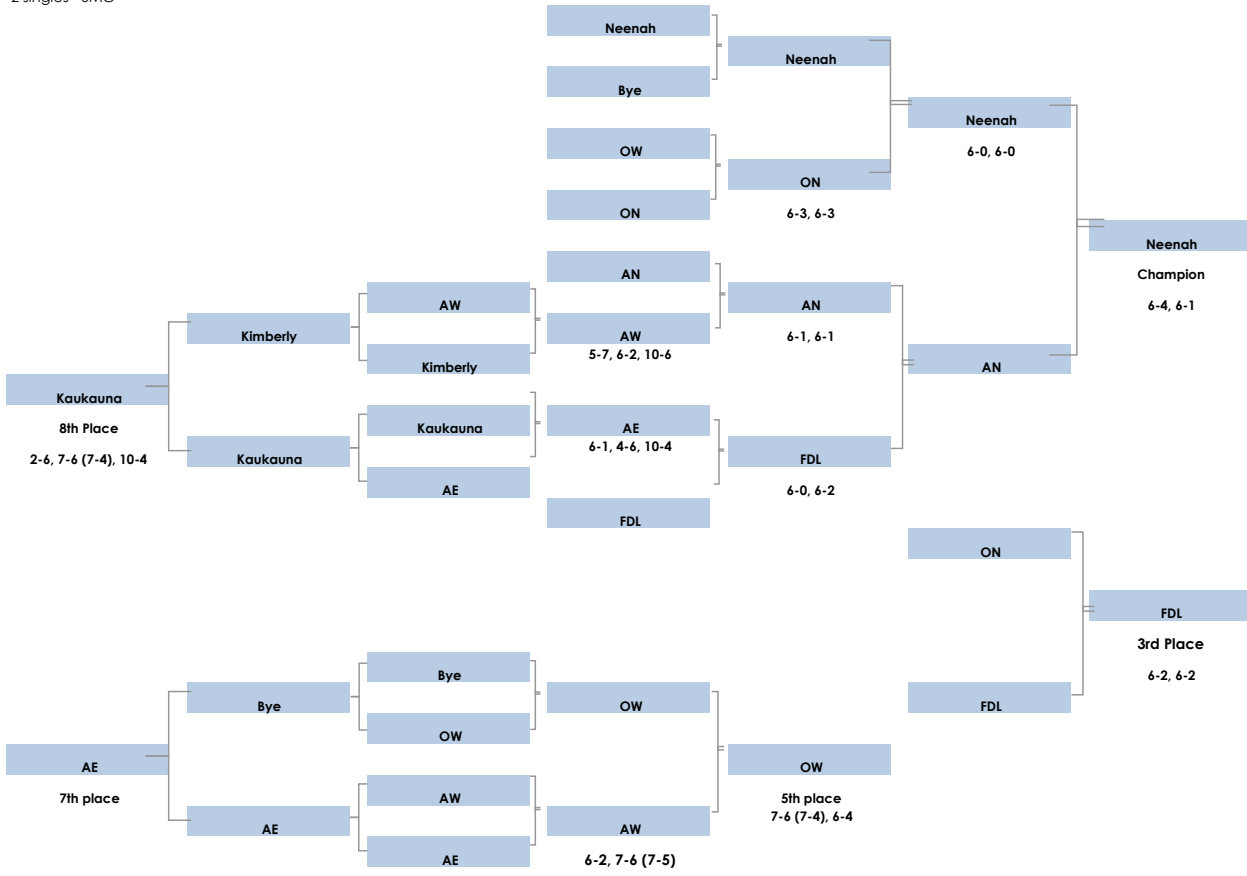

	# 1 Sin	#2 Sin	#3 Sin	#4 Sin	#1 Do	#2 Do	#3 Do	Trny C	Dual M	Overa	Place	Points
<b>Neenah</b>	7	9	9	9	9	7	9	59	8	8	1st	16
<b>Oshkosh West</b>	9	4	5	7	7	9	7	48	7	7	2nd	14
<b>Oshkosh North</b>	5	5	7	0	2	6	4	29	5	5	4th	10
<b>Fond du Lac</b>	6	6	6	6	1	4	3	32	5	6	3rd	11
<b>Kimberly</b>	3	0	3	5	4	5	5	25	4	3	T-5th	7
<b>Appleton East</b>	4	2	0	4	6	3	2	21	3	2	7th	5
<b>Appleton North</b>	2	7	4	3	3	2	6	27	3	4	T-5th	7
<b>Appleton West</b>	0	3	1	2	5	1	1	13	1	1	8th	2
<b>Kaukauna</b>	1	1	2	1	0	0	0	5	0	0	9th	0

1 Singles

1 singles - Neenah H.S.

2 Singles

2 singles - SMC

### 3 Singles

3 singles - Southview Park

4 Singles

4 singles - Southview Park

1 Doubles

1 doubles - Neenah H.S.

2 Doubles

2 doubles - SMC

3 Doubles

3 doubles - Smith Park