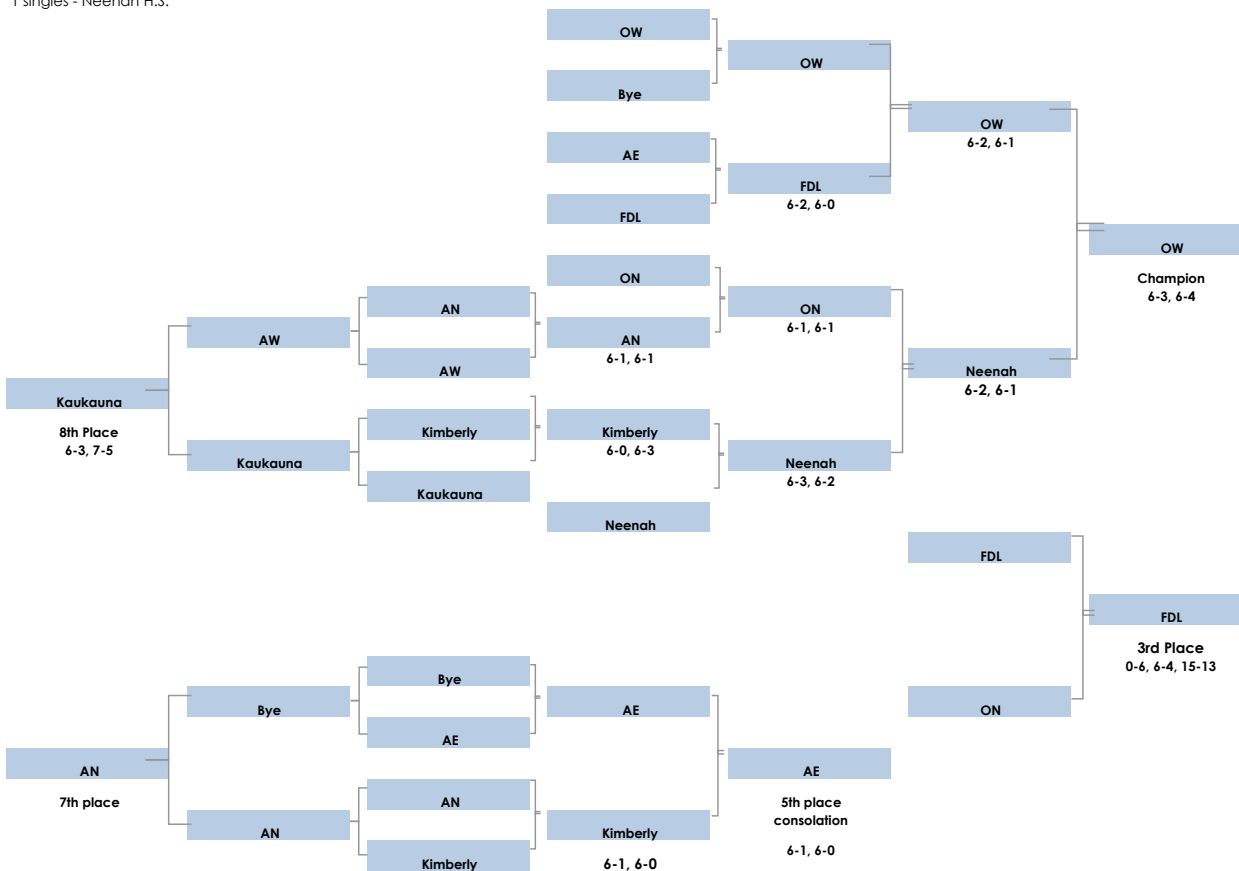

# 1 Sin	#2 Sin	#3 Sin	#4 Sin	#1 Do	#2 Do	#3 Do	Trny C	Dual M	Overa	Place	Points
Neenah	7	9	9	9	9	7	9	59	8	8	1st	16
Oshkosh West	9	4	5	7	7	9	7	48	7	7	2nd	14
Oshkosh North	5	5	7	0	2	6	4	29	5	5	4th	10
Fond du Lac	6	6	6	6	1	4	3	32	5	6	3rd	11
Kimberly	3	0	3	5	4	5	5	25	4	3	T-5th	7
Appleton East	4	2	0	4	6	3	2	21	3	2	7th	5
Appleton North	2	7	4	3	3	2	6	27	3	4	T-5th	7
Appleton West	0	3	1	2	5	1	1	13	1	1	8th	2
Kaukauna	1	1	2	1	0	0	0	5	0	0	9th	0

1 Singles

1 singles - Neenah H.S.