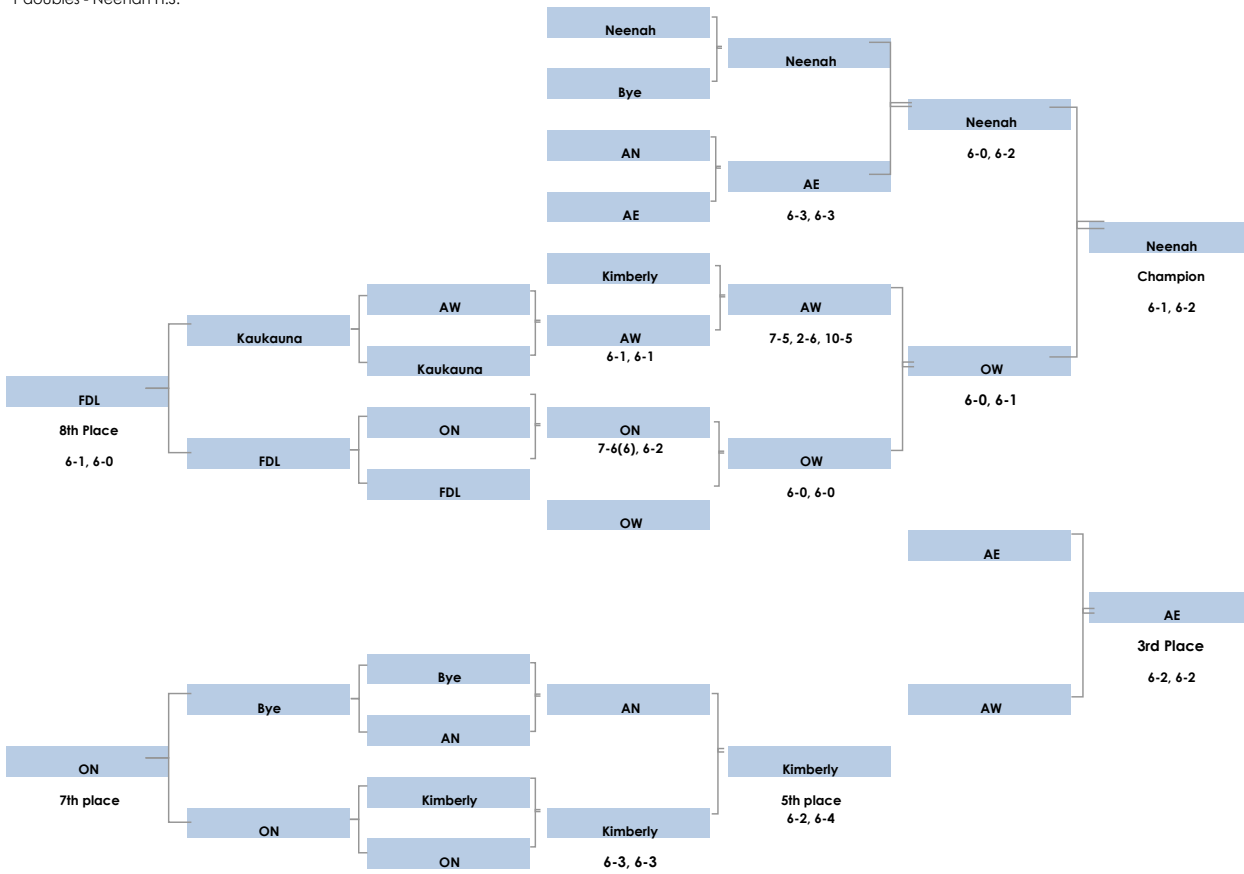

	# 1 Sin	#2 Sin	#3 Sin	#4 Sin	#1 Do	#2 Do	#3 Do	Trny C	Dual M	Overa	Place	Points
<b>Neenah</b>	7	9	9	9	9	7	9	59	8	8	1st	16
<b>Oshkosh West</b>	9	4	5	7	7	9	7	48	7	7	2nd	14
<b>Oshkosh North</b>	5	5	7	0	2	6	4	29	5	5	4th	10
<b>Fond du Lac</b>	6	6	6	6	1	4	3	32	5	6	3rd	11
<b>Kimberly</b>	3	0	3	5	4	5	5	25	4	3	T-5th	7
<b>Appleton East</b>	4	2	0	4	6	3	2	21	3	2	7th	5
<b>Appleton North</b>	2	7	4	3	3	2	6	27	3	4	T-5th	7
<b>Appleton West</b>	0	3	1	2	5	1	1	13	1	1	8th	2
<b>Kaukauna</b>	1	1	2	1	0	0	0	5	0	0	9th	0

### 3 Singles

3 singles - Southview Park

4 Singles

4 singles - Southview Park

1 Doubles

1 doubles - Neenah H.S.

2 Doubles

2 doubles - SMC

3 Doubles

3 doubles - Smith Park