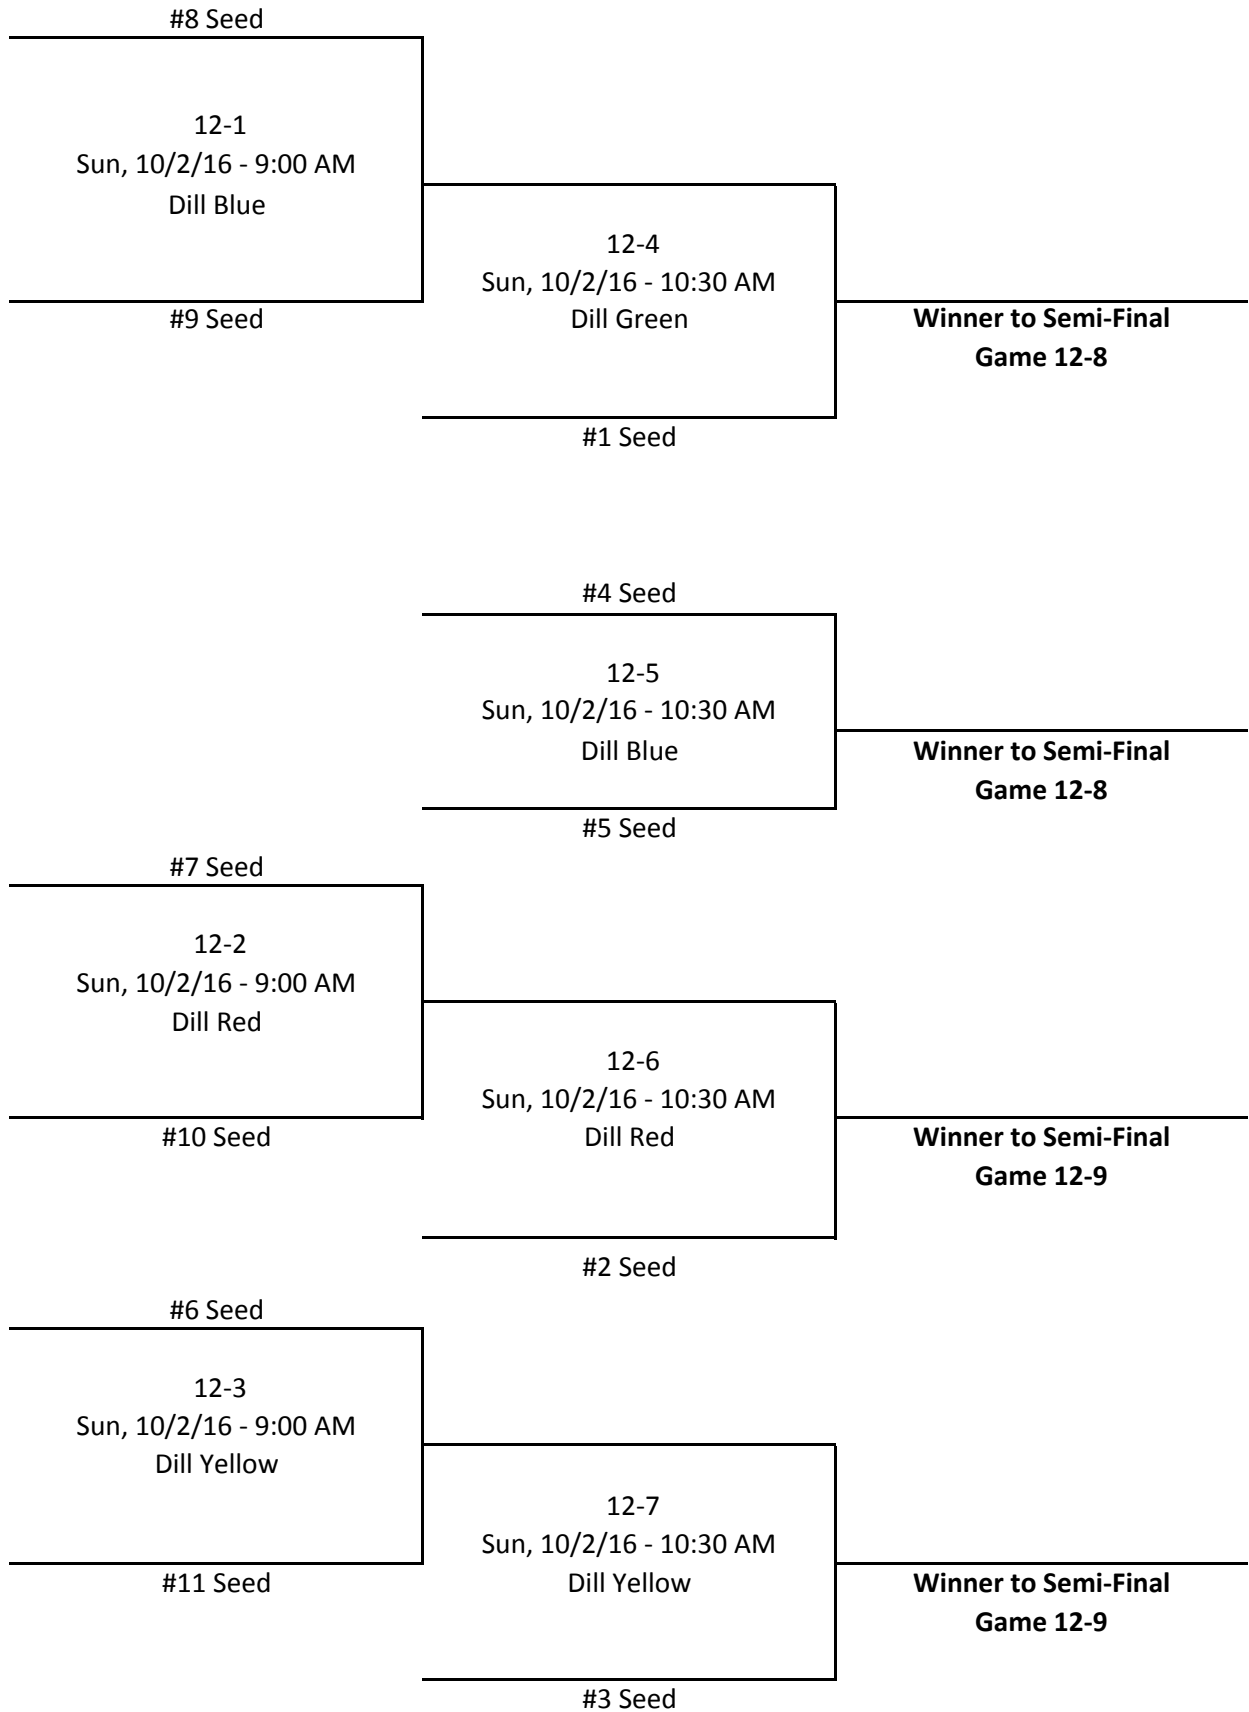

### Seeding Procedure

1. Record
2. Head to Head (Ignore If 3 or More Teams Tied)
3. Least Runs Allowed
4. Highest Run Differential (Max +/-8 Per Game)
5. Coin Flip

Last Updated 9/26/16 4:51 PM

Schedules are Subject to Change - Official Brackets Available Online

# 12U Championship Bracket