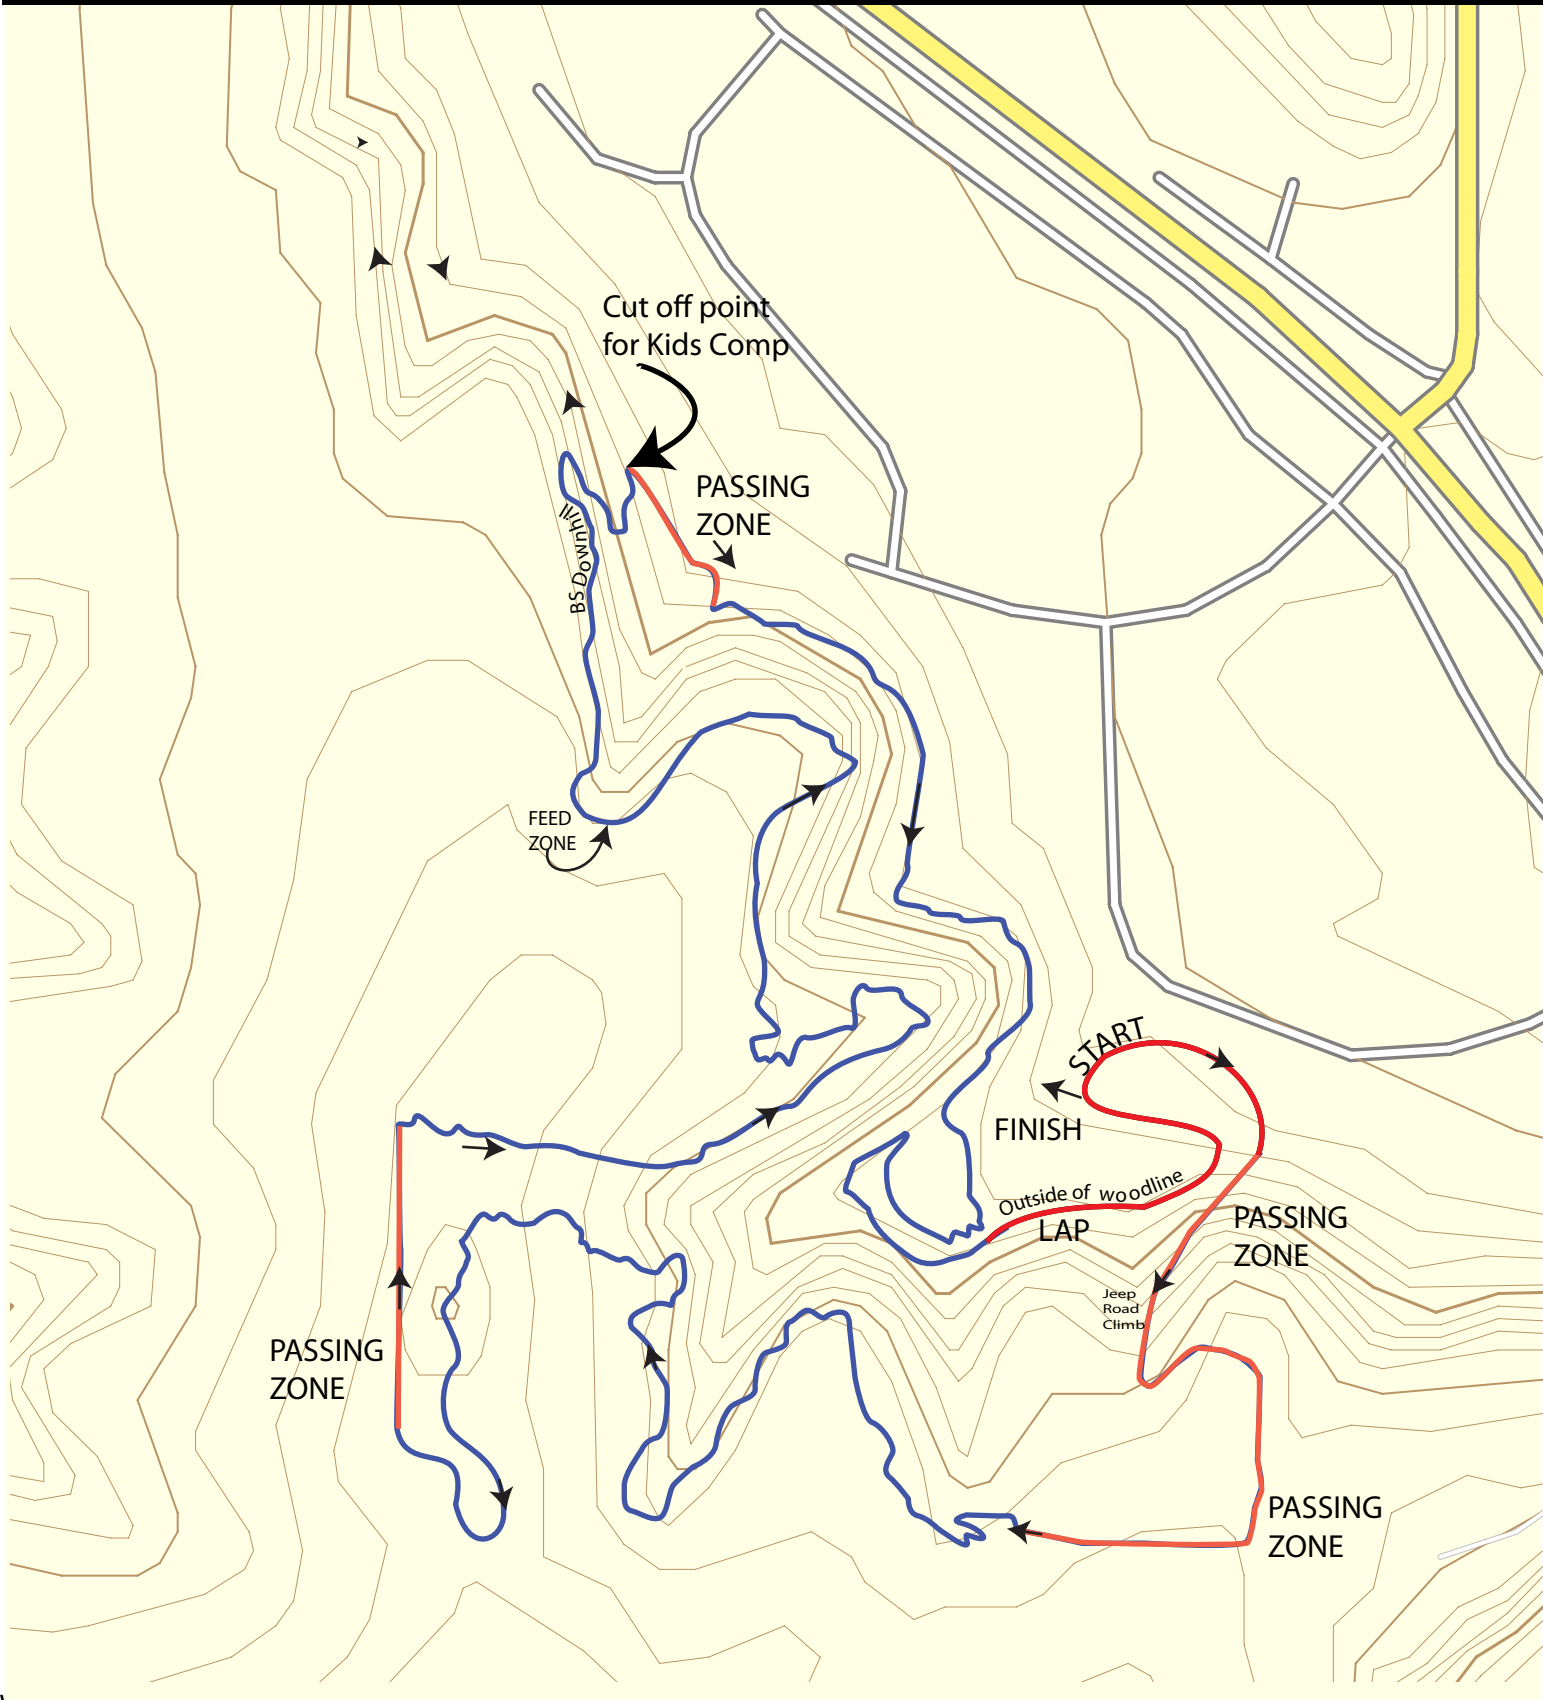

# Kids Comp

Wisconsin Topo  
Copyright info 2. Mapset was created  
using MapSetToolKit 1.50. gps\_mapper.

0 0.05 0.10 0.15 0.20 0.25 0.30 0.35 mi