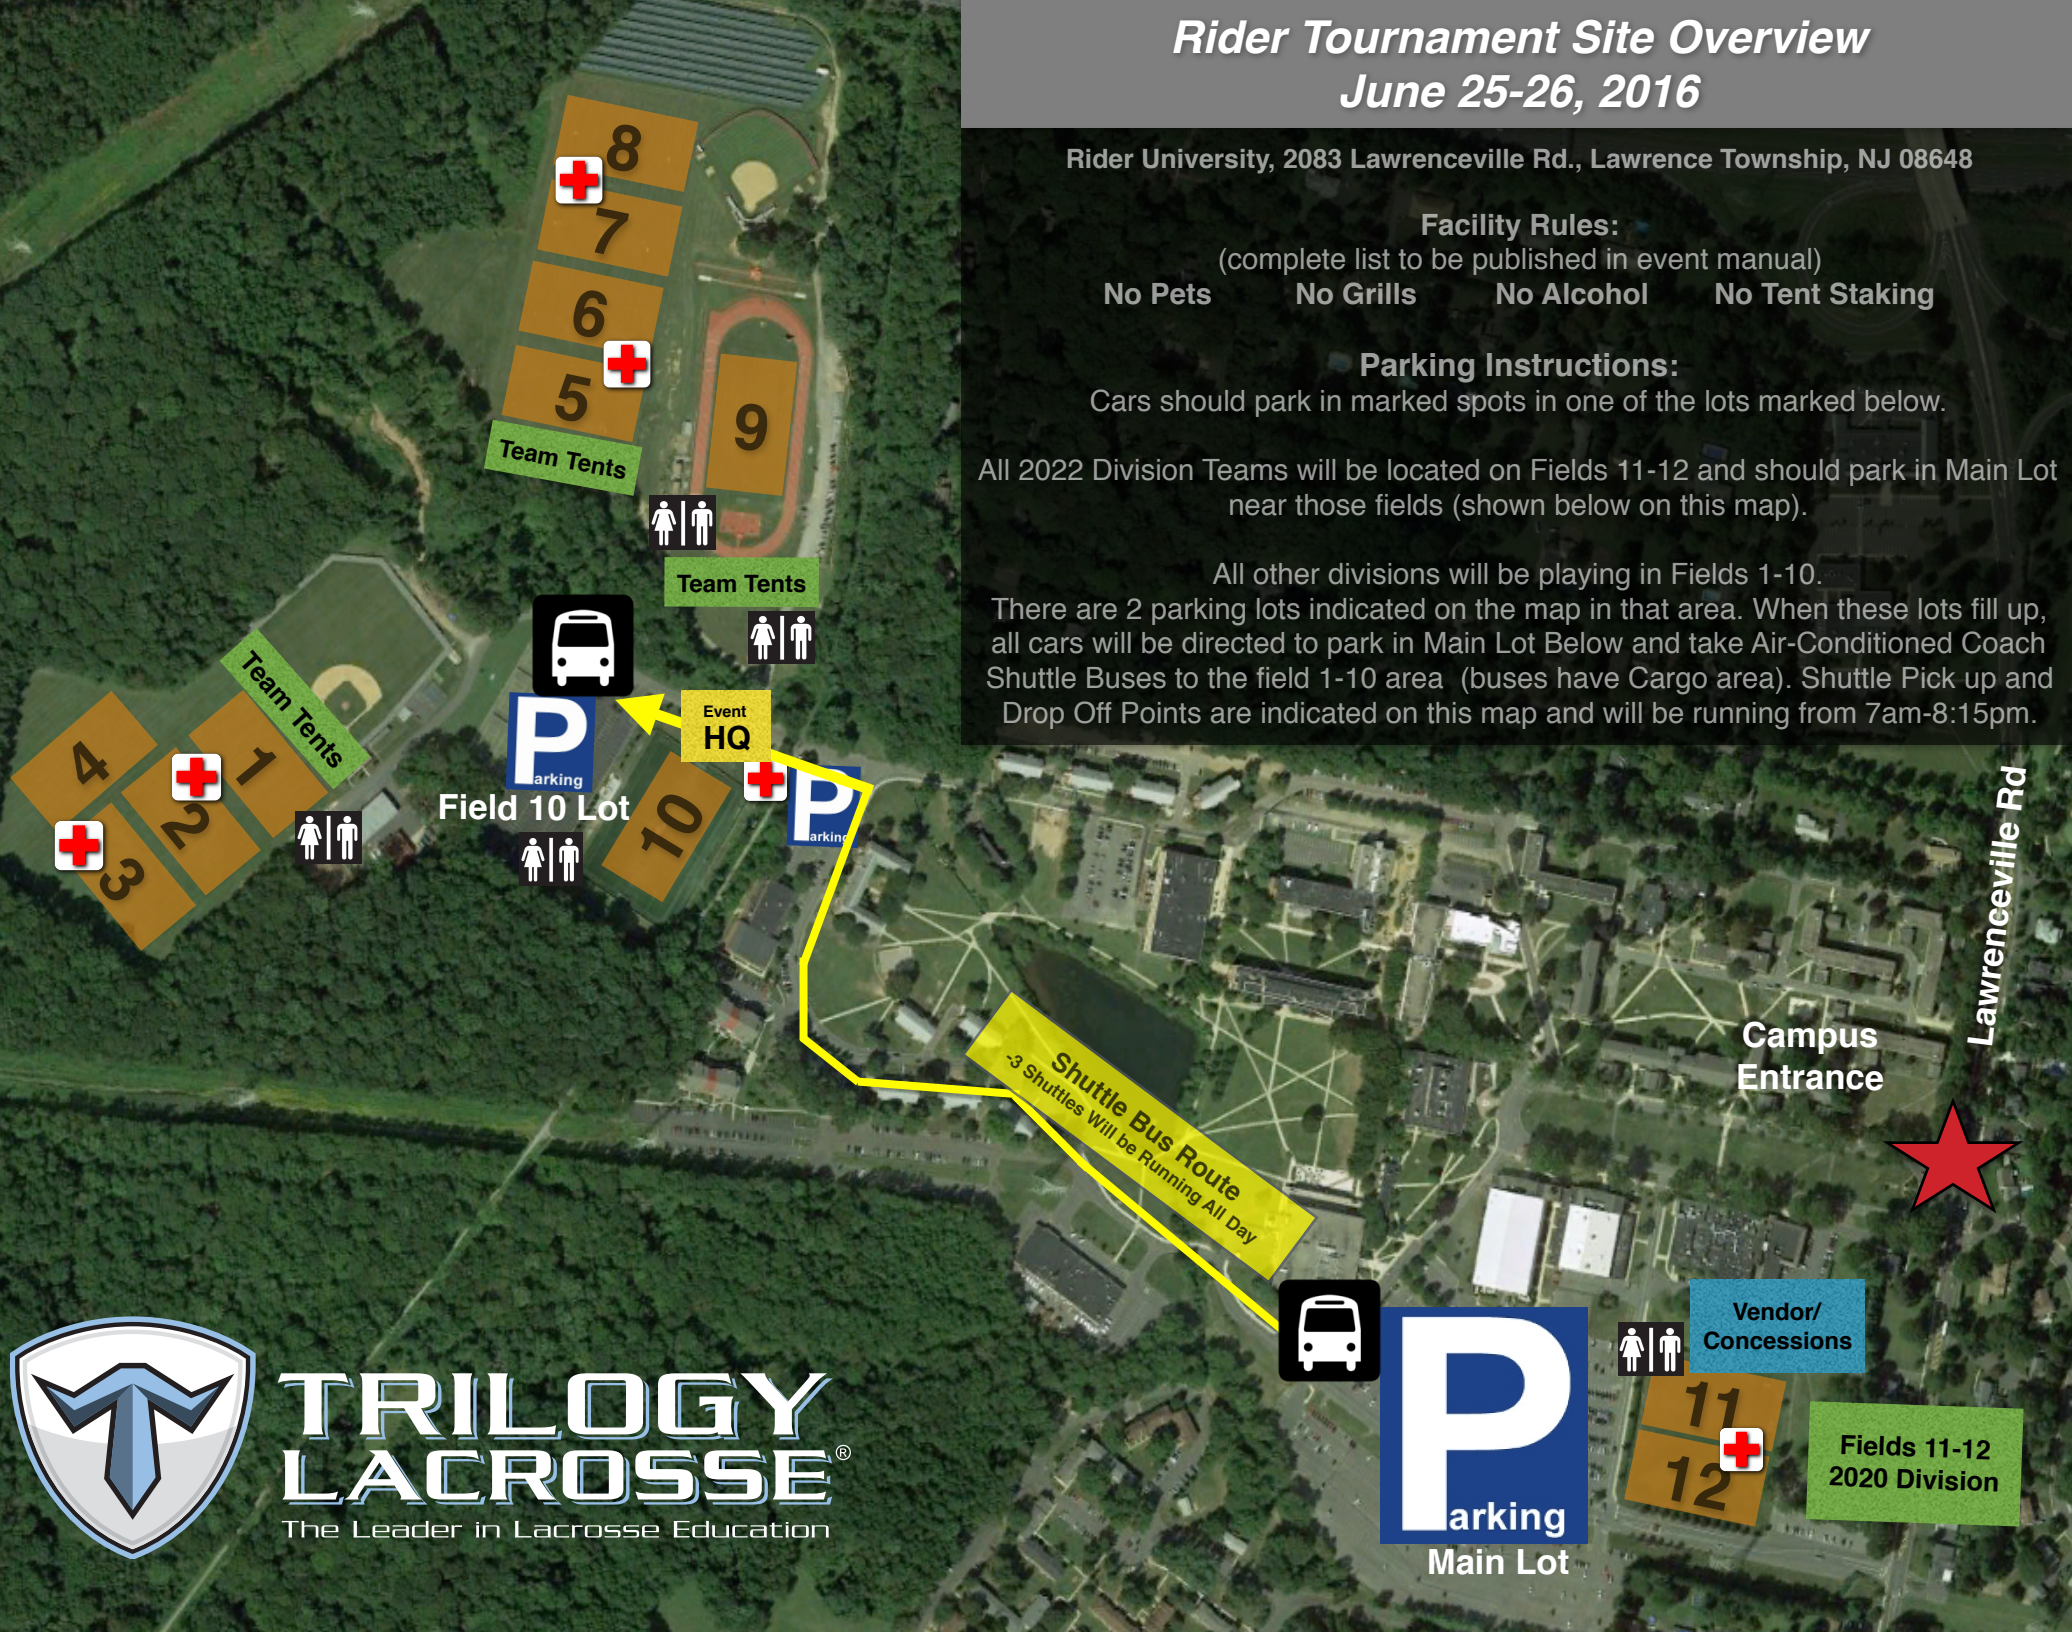

Rider Tournament Site Overview

June 25-26, 2016

Rider University, 2083 Lawrenceville Rd., Lawrence Township, NJ 08648

Facility Rules:

(complete list to be published in event manual)

No Pets No Grills No Alcohol No Tent Staking

Parking Instructions:

Cars should park in marked spots in one of the lots marked below.

All 2022 Division Teams will be located on Fields 11-12 and should park in Main Lot near those fields (shown below on this map).

All other divisions will be playing in Fields 1-10.

There are 2 parking lots indicated on the map in that area. When these lots fill up, all cars will be directed to park in Main Lot Below and take Air-Conditioned Coach Shuttle Buses to the field 1-10 area (buses have Cargo area). Shuttle Pick up and Drop Off Points are indicated on this map and will be running from 7am-8:15pm.

**TRILOGY
LACROSSE**
The Leader in Lacrosse Education

P
arking
Main Lot

Vendor/
Concessions

11
12

Fields 11-12
2020 Division