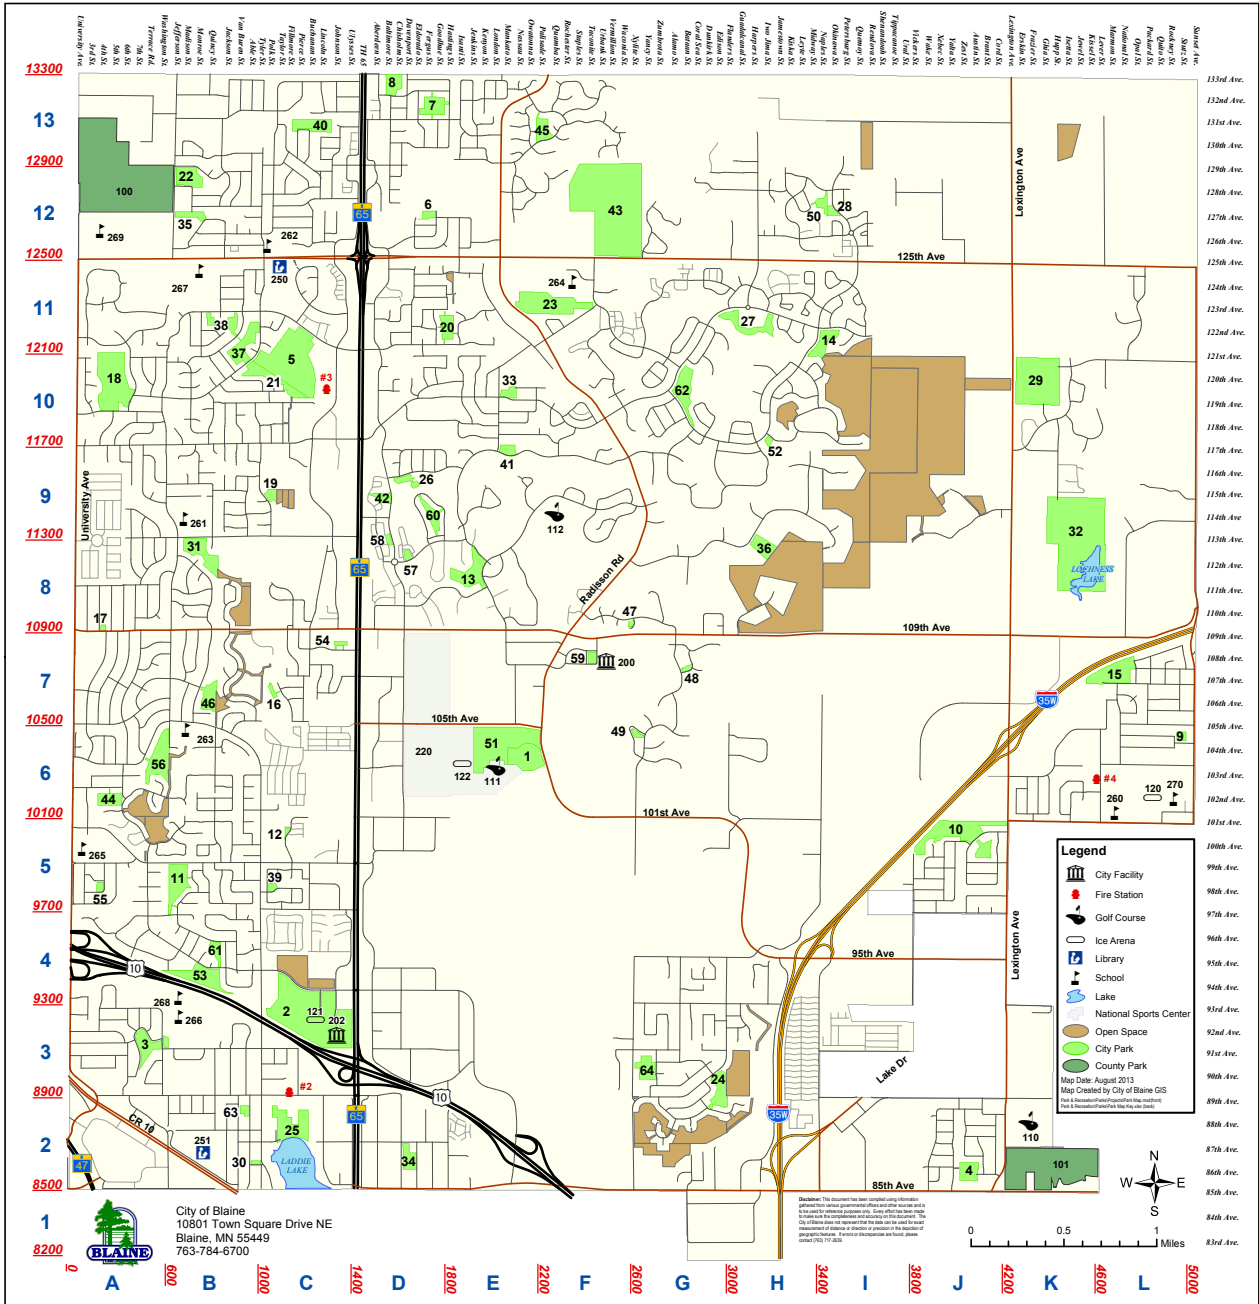

Community Facilities

ID	Park Name	Address	Grid
1	Airport Park	2130 105th Ave	E6
2	Aquatore Park	9191 Lincoln St	C3
3	Aurelia Park	382 91st Ave	A3
4	Austin Park	4041 85th Ln	J2
5	Baseball Complex	1150 Paul Pkwy	C10
6	Broken Oaks Park	12726 Ferguson St	D12
7	Carrara East Park	13129 Eldorado St	D13
8	Carrara West Park	1495 132nd Ave	D13
9	Centennial Park	10450 Rockney St	L6
10	Centennial Green Park	4041 Austin St	J5
11	Cloverleaf Park	650 99th Ave	B5
12	Colony Preserve Park	10035 Filkins St	C5
13	Deacons Park	11200 Arnold Palmer Dr	E8
14	East Lake Park	3350 Lakes Pkwy	I11
15	Eastside Park	4715 107th Ave	L7
16	Fillmore Park	10634 Fillmore St	C7
17	Fort Lion Park	10905 5th St	A8
18	Happy Acres Park	11900 7th St	A10
19	Hidden Ponds Park	11465 Polk St	C9
20	Ivy Hills Park	12197 Ferguson St	E11
21	Jaycee Park	12100 Oak Park Blvd	C10
22	Jefferson Park	12833 Jefferson St	B12
23	Jim Peterson Athletic Complex	12302 Cloude Dr	F11
24	Kane Meadows Park	2346 Rice Creek Pkwy	G3
25	Laddie Lake Park	1051 87th Ave	C2
26	Lakeside Park	1556 118th Ave	D9
27	Lakeside Commons Park	3020 Lakes Pkwy	H11
28	Legacy Creek Park	12714 Legacy Creek Pkwy	I12
29	Lexington Athletic Complex	*Address Pending*	K10
30	Little Bit Park	8616 Polk St	B2
31	Little League Park	730 113th Ave	B8
32	Lochness Park	11121 Lexington Ave	K9
33	London Park	11913 London St	E10
34	Mary Elizabeth Park	8630 Eldorado St	D2
35	Meadowbrook Park	12650 Madison St	B12
36	North Oaks West Park	3092 Rodeo Dr	H8
37	Northwood Park	12047 Oak Park Blvd	B10

ID	Park Name	Address	Grid
38	Oak Creek Park	854 Paul Pkwy	B11
39	Olympia Park	1047 98th Ave	C5
40	Ostmans Park	1201 130th Ln	C13
41	Palmer Park	11700 Arnold Palmer Dr	E9
42	Pine Grove Gardens Park	11501 Club West Pkwy	D9
43	Pioneer Park	2491 125th Ave	F12
44	President Park	10214 President Dr	A6
45	Quail Creek Park	2205 Quail Creek Pkwy	F13
46	Quincy Park	10601 Quincy Blvd	B7
47	Radisson Woods Park	2576 Radisson Woods Dr	F8
48	Sanctuary North Park	10713 Sanctuary Dr	G7
49	Sanctuary South Park	10435 Vermillion Cir	F6
50	Savanna Grove Park	12733 Midway St	H12
51	Soccer Complex	1984 105th Ave	E6
52	South Lake Park	3150 117th Ave	H10
53	Sunnyside Park	750 Clover Leaf Pkwy	B4
54	Suzanne Park	1347 108th Ave	C7
55	Swan Park	9790 5th St	A5
56	Territorial Park	10410 Jefferson St	A6
57	The Commons Park	1623 113th Ave	D8
58	The Green Park	11347 Club West Pkwy	D8
59	Town Square Park	10802 Town Square Dr	F7
60	Trees Edge Park	1731 113th Ln	D9
61	Van Buren Park	828 95th Ln	B4
62	West Lake Park	11903 South Lake Blvd	G10
63	Westwood Park	8819 Able St	B2
64	Xylite Park	9033 Xylite St	C3