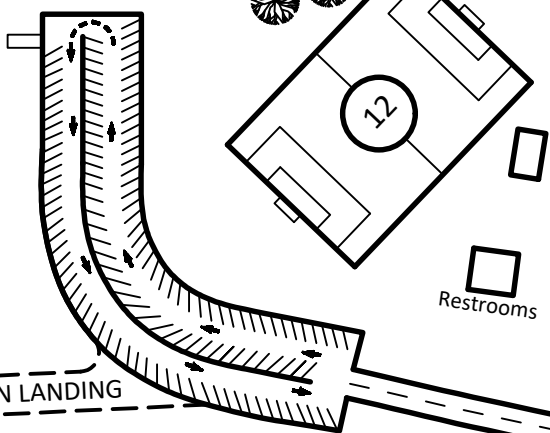

Halleck Park Trail

Halleck Park Trail

FUTURE ROAD TO PAPILLION LANDING

Papillion Soccer Complex

NORTH

Distance

0 100 ft. 200 ft.