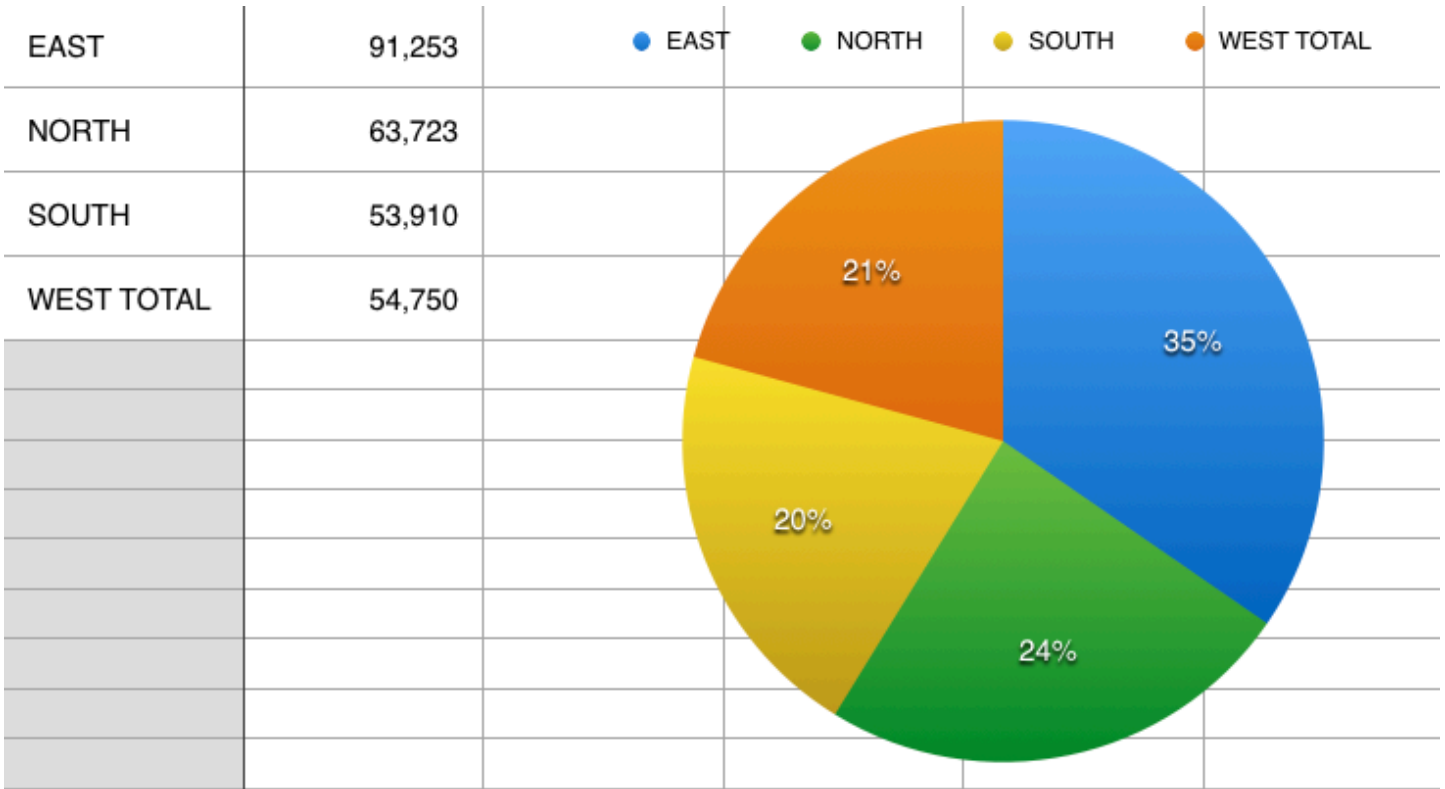

TOTAL ENROLLMENTS BY SQUAD

TOTAL PROGRAMS BY SQUAD

HIGH SCHOOLS THAT PARTICIPATE ON EAST ALL STAR TEAM

Arrowhead

Badger

Beaver Dam

Brookfield Academy

Brookfield Central

Brookfield East

Brown Deer

Burlington

Catholic Central

Catholic Memorial

Cedar Grove-Belgium

Cedarburg

Cudahy