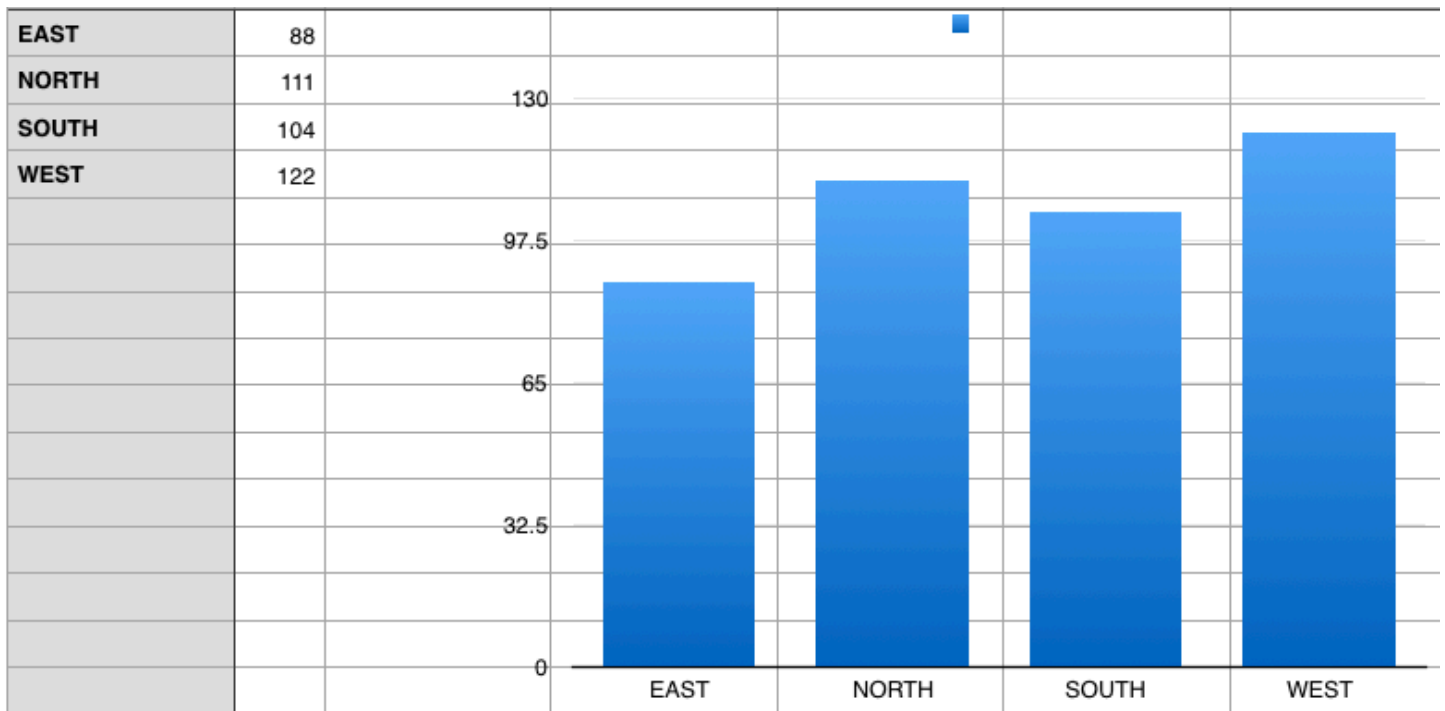

TOTAL ENROLLMENTS BY SQUAD

TOTAL PROGRAMS BY SQUAD

HIGH SCHOOLS THAT PARTICIPATE ON EAST ALL STAR TEAM

Arrowhead

Badger

Beaver Dam

Brookfield Academy

Brookfield Central