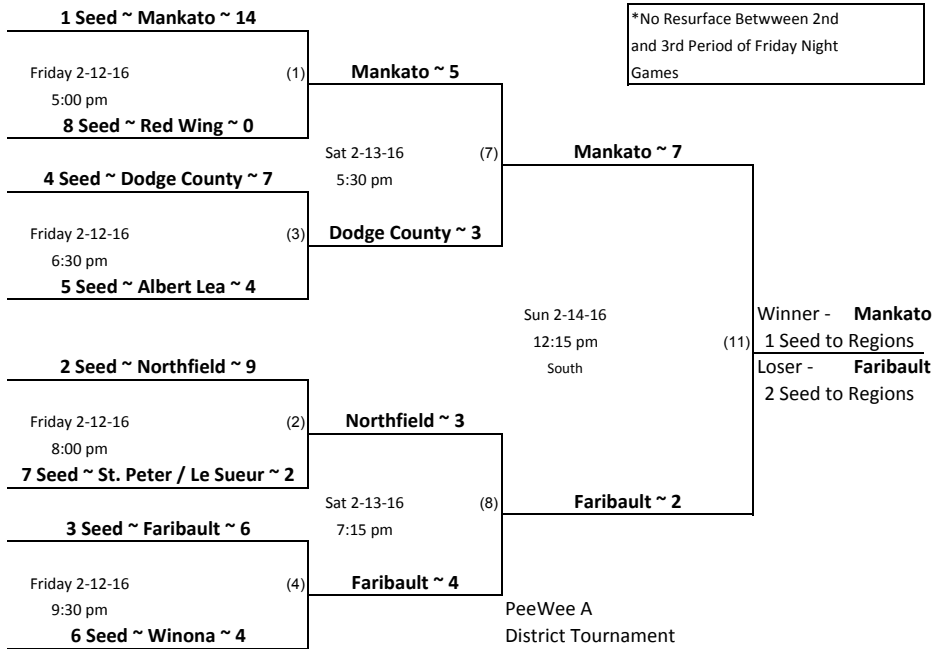

Minnesota Hockey District 9 PWA League Play-offs

Games played in Red Wing at Prairie Island Arena
The Highest Seed in Each Game is the Home Team

*No Resurface Between 2nd and 3rd Period of Friday Night Games

PeeWee A
 District Tournament
 Location: Red Wing Prairie Island Arena
 Director: Alison Benway
accbenway@aol.com
 651-755-0746

Playback Bracket