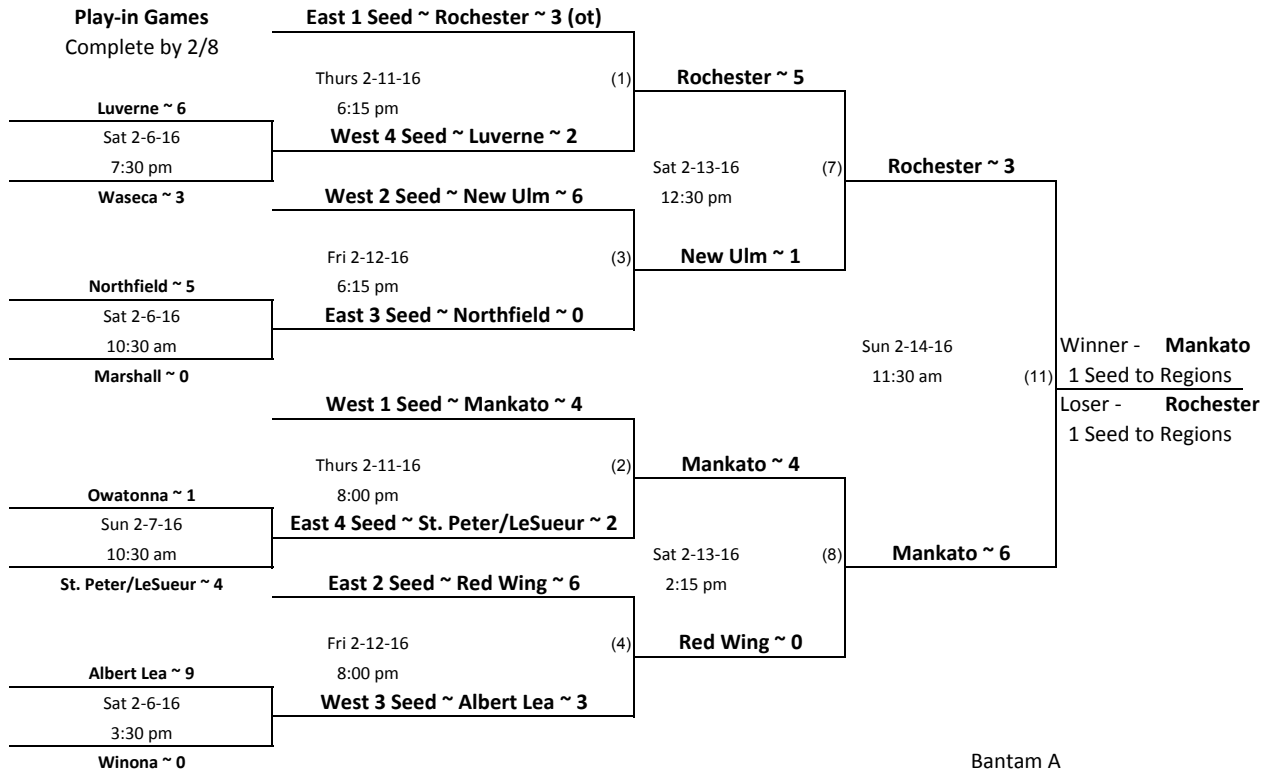

Minnesota Hockey District 9 Bantam A League Play-offs

Games played in Albert Lea at the Albert Lea Ice Arena

The Highest Seed in Each Game is the Home Team (if same seed number, West seed will be the home team)

Play-in Games

Complete by 2/8

Playback Bracket

Red Wing ~ 1 (2 ot)