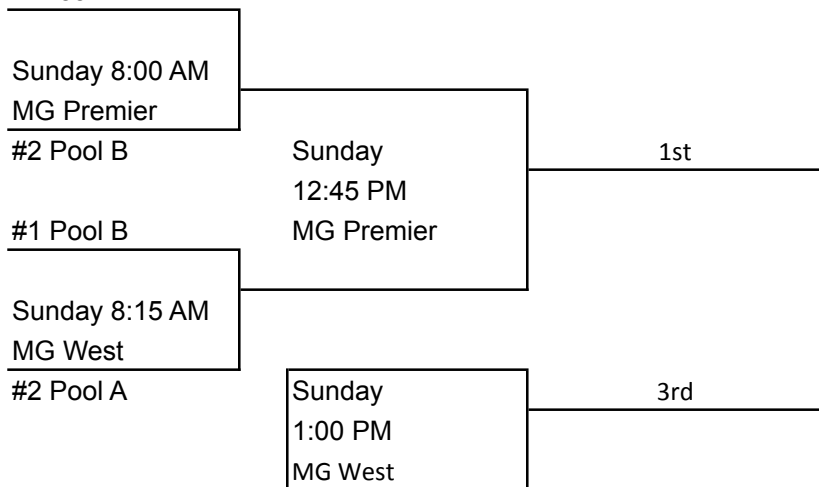

OMG "A"	Edina	Friday 6:30 PM Osseo West
Spring Lake Park	Alexandria	Saturday 9:45 AM BP Rink 1
Alexandria	Spring Lake Park	Saturday 4:15 PM MG West

Alexandria	Spring Lake Park	Friday 7:00 PM PM Osseo East
Edina	OMG "A"	Saturday 9:45 AM MG West
OMG "A"	Spring Lake Park	Saturday 4:15 PM MG West

Spring Lake Park	Alexandria	Friday 7:00 PM Osseo East
OMG "A"	Edina	Saturday 9:45 AM BP Rink 1
Edina	Spring Lake Park	Saturday 4:30 PM MG Premier

POOL B

Armstrong	Pine City	Thursday	8:30 PM New Hope
River Lakes	Armstrong	Friday	5:00 PM Osseo West
Mahtomedi	Pine City	Friday	5:30 PM Osseo East
Armstrong	Mahtomedi	Saturday	8:15 AM MG West
River Lakes	Pine City	Saturday	8:15 AM BP Rink 1
Mahtomedi	River Lakes	Saturday	2:45 PM MG Premier

Armstrong	Pine City	Thursday 8:30 PM New Hope North
River Lakes	Mahtomedi	Friday 5:00 PM Osseo West
Mahtomedi	River Lakes	Saturday 8:15 AM MG West

Pine City	Armstrong	Thursday 8:30 PM New Hope North
Mahtomedi	River Lakes	Friday 5:30 PM Osseo East
River Lakes	Mahtomedi	Saturday 8:15 AM BP Rink 1

River Lakes	Armstrong	Friday 5:00 PM Osseo West
Pine City	Mahtomedi	Saturday 8:15 AM BP Rink 1
Mahtomedi	River Lakes	Saturday 2:45 PM MG Premier

Mahtomedi	Pine City	Friday 5:30 PM Osseo East
Armstrong	River Lakes	Saturday 8:15 AM MG West
River Lakes	Mahtomedi	Saturday 2:45 PM MG Premier

#1 Pool A

#3 Pool A vs #3 Pool B	5th Place	Sunday 8:00 AM BP Rink 1
#4 Pool A vs #4 Pool B	7th Place	Sunday 9:30 AM BP Rink 1