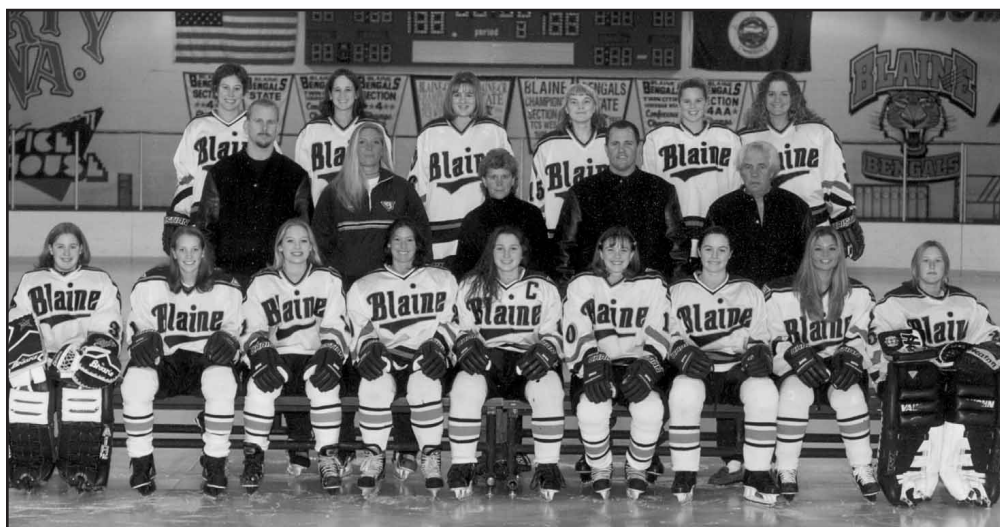

Bengals in the State Journey

2000-2001 State Runner-up

Blaine 3 - Blake 1
State Quarterfinals

Blaine 1 - South St. Paul 0
State Semifinals

Blaine 1
Bloomington Jefferson 2 State
Championship

Row 1 (L to R): Kim Hanlon, Krista Johnson, Andrea Jensrud, Tiffany Hagge, Christa Hubert, Kristina Bunker, Stefanie Ubl, Ashley Dreis, Jody Horak
Row 2 (L to R): Asst. Coach Mark Ziegler, Asst. Coach Gina Houser, Head Coach Marci Bydlon, Asst. Coach Steve Guider, Asst. Coach Mike Guider
Row 3 (L to R): Jennifer Reed, Erin O'Neil, Jenna Daleiden, Samantha Nixon, Becca Perez, Kristina Breuhl

1996-1997 State 3rd Place

Blaine 9 - Owatonna 0
State Quarterfinals

Hibbing 4 - Blaine 2
State Semifinals

Blaine 3 - Mounds View 1
State Championship