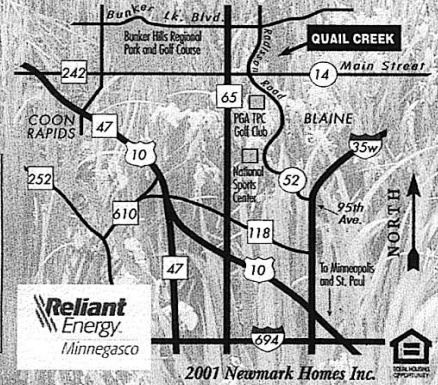

**INFORMATION
SERVICES, INC.**

10505 Wayzata Boulevard, Suite 200
Minnetonka, MN 55305-1502
PH 952 545-3953 / 888 389-4023
FX 952 545-3973 / 888 389-4024

For more information, visit our website:
www.selectrent.com
or give us a call!