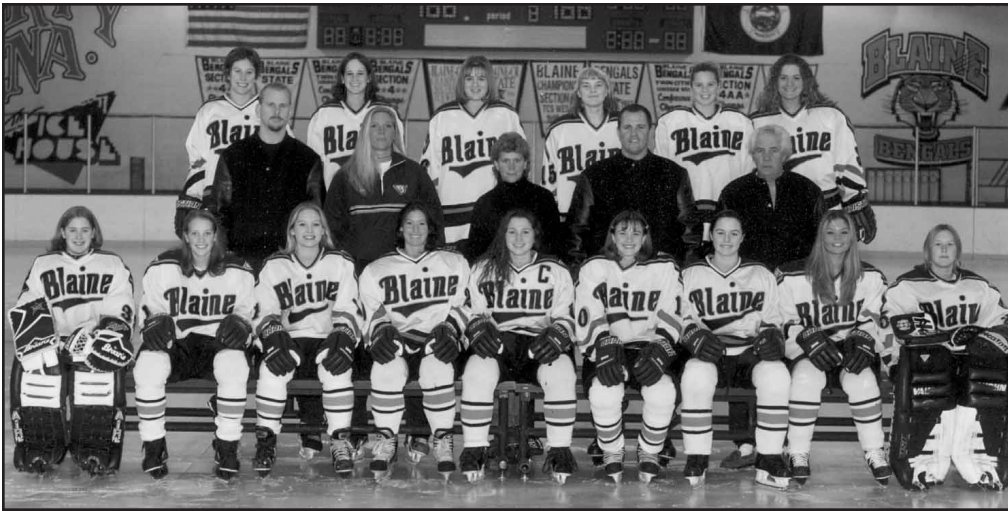

Erin Harger
Good luck in your senior season!
Love, Dad, Mom, Brendon & Daniel

BENGALS IN THE STATE TOURNEY

Row 1: Kim Hanlon, Krista Johnson, Andrea Jensrud, Tiffany Hagge, Christa Hubert, Kristina Bunker, Stefanie Ubl, Ashley Dreis, Jody Horak
 Row 2: Asst. Coach Mark Ziegler, Asst. Coach Gina Houser, Head Coach Marci Bydlon, Asst. Coach Steve Guider, Asst. Coach Mike Guider
 Row 3: Jennifer Reed, Erin O'Neil, Jenna Daleiden, Samantha Nixon, Becca Perez, Kristina Breuhl