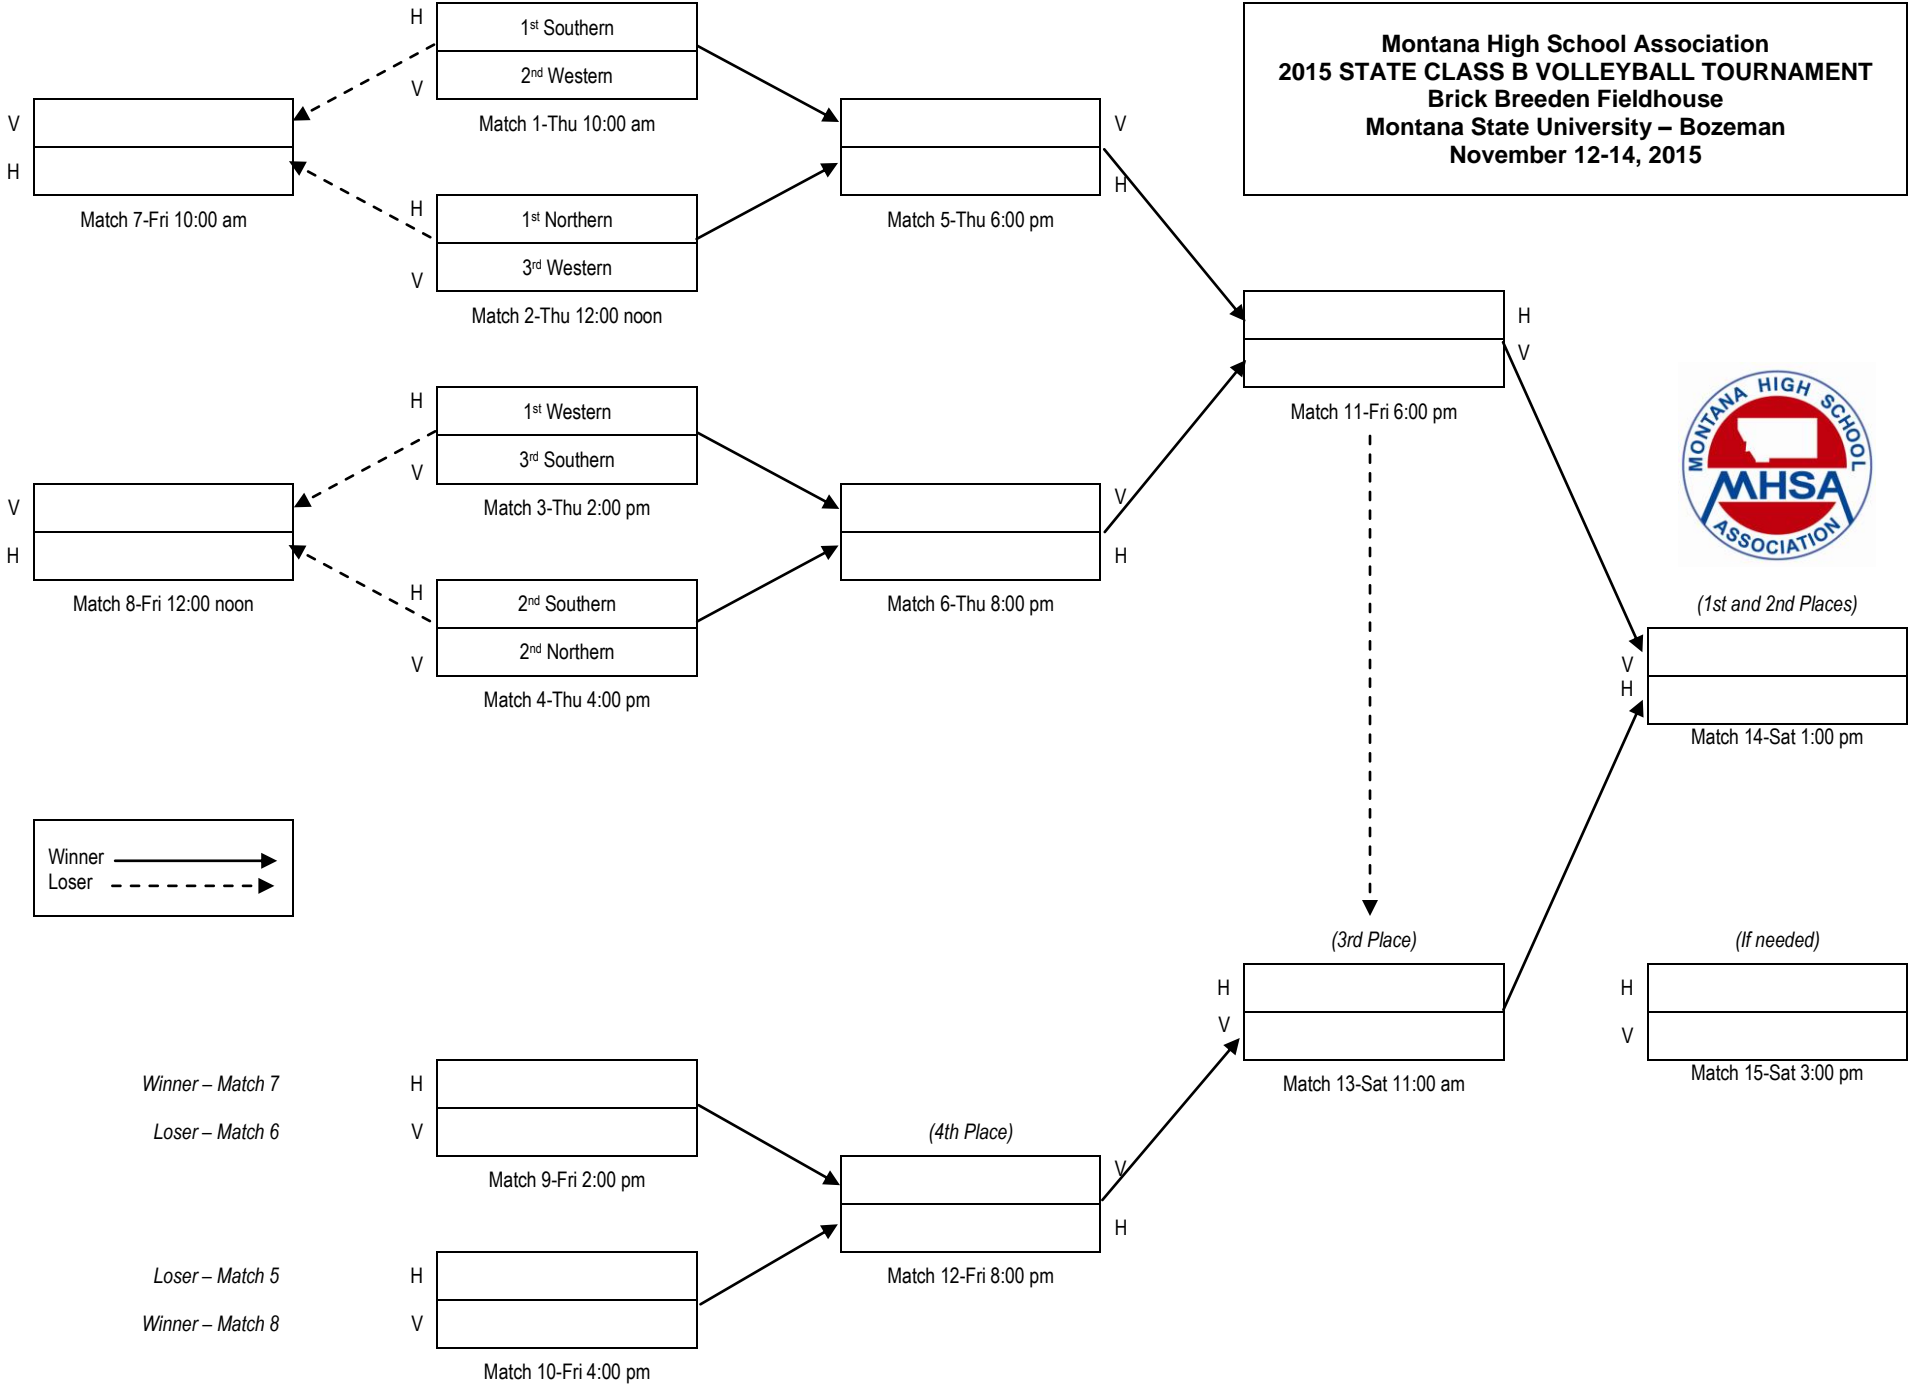

**Montana High School Association  
2015 STATE CLASS B VOLLEYBALL TOURNAMENT  
Brick Breeden Fieldhouse  
Montana State University – Bozeman  
November 12-14, 2015**

Winner —————→  
Loser - - - - - - - - - ->

*Winner – Match 7*

*Loser – Match 6*

*Loser – Match 5*

*Winner – Match 8*