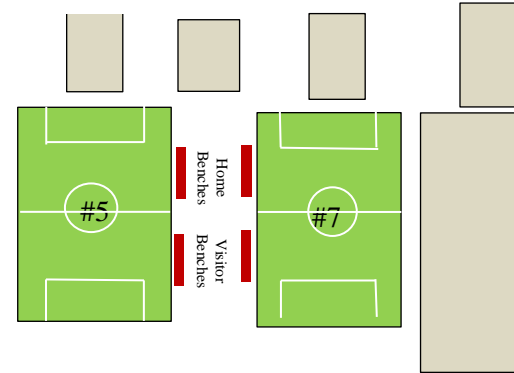

# DETROIT LAKES ROTARY SOCCER FIELDS

512 Canyon Blvd.

Soccer parking/roads  
**IN BLUE**

Restrooms/  
Concessions

*Mighty Strikers  
and U10 fields*

- *15 mph speed limit*
  - *Please pick up all trash*
  - *Please, no hanging from goalposts (serious injury and death can occur)*
- Thank you*