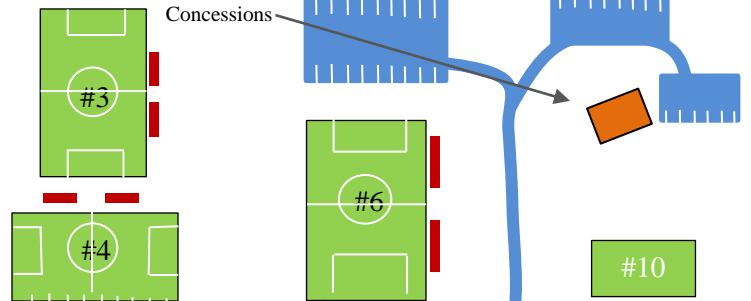

# DETROIT LAKES ROTARY SOCCER FIELDS

512 Canyon Blvd.

Soccer parking/roads  
**IN BLUE**

Restrooms/  
Concessions

*Mighty Strikers  
and U10 fields*

- *15 mph speed limit*
  - *Please pick up all trash*
  - *Please, no hanging from goalposts (serious injury and death can occur)*
- Thank you*