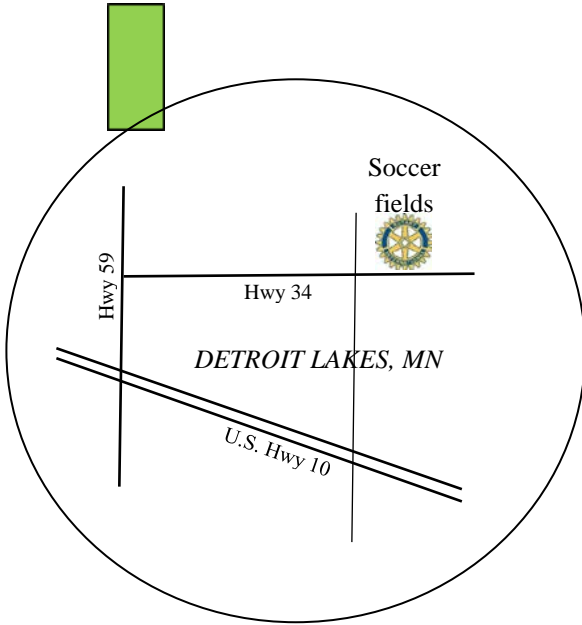

# DETROIT LAKES ROTARY SOCCER FIELDS

512 Canyon Blvd.

Soccer parking/roads  
**IN BLUE**

Restrooms/  
Concessions

*Mighty Strikers  
and U10 fields*

- *15 mph speed limit*
  - *Please pick up all trash*
  - *Please, no hanging from goalposts (serious injury and death can occur)*
- Thank you*