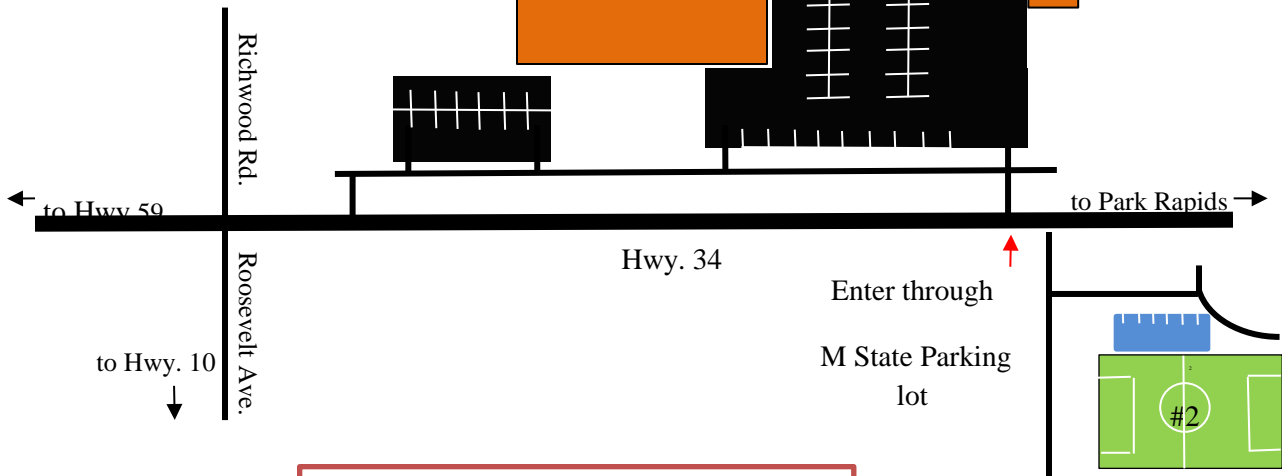

# DETROIT LAKES ROTARY SOCCER FIELDS

512 Canyon Blvd.

Soccer parking/roads  
**IN BLUE**

Restrooms/  
Concessions

*Mighty Strikers  
and U10 fields*

- *15 mph speed limit*
  - *Please pick up all trash*
  - *Please, no hanging from goalposts (serious injury and death can occur)*
- Thank you*