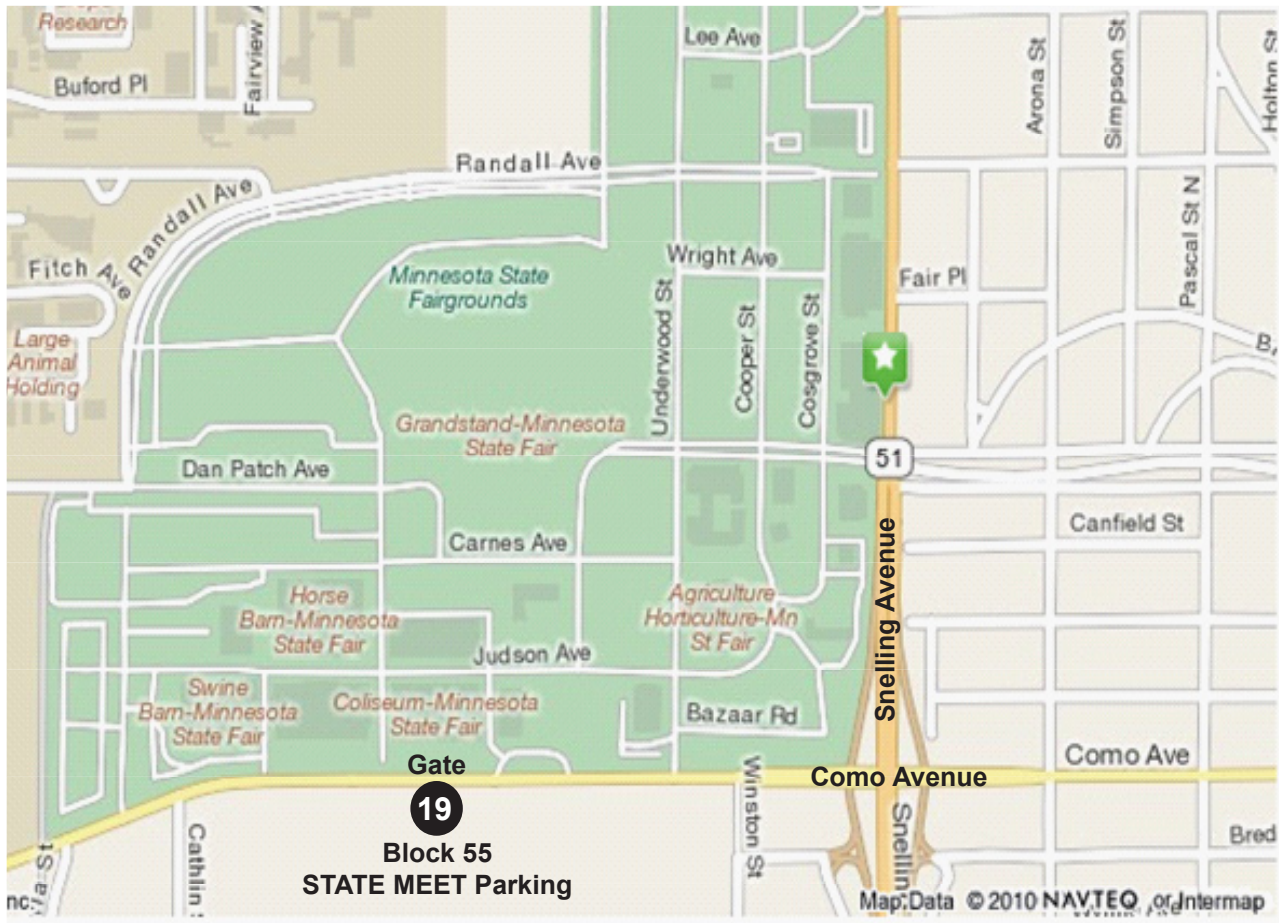

MN State High School League
State Track and Field Meet
Hamline University
June 5 - 6, 2015

FREE PARKING and SHUTTLE DIRECTIONS

Parking is available at no cost at the MN State Fairgrounds. Take the free shuttle to Hamline University, a five-minute ride. The shuttle will drop off and pick up on Hewitt Avenue near the State Meet Ticket Booth and will run every 10 minutes.

FROM HAMLINE UNIVERSITY: following Snelling Avenue north over the bridge. Exit on Como Avenue and turn left. Enter through Gate 19 on your left. Parking is in Block 55. The shuttle will pick up and drop off at the entrance of this lot. The shuttle will run from 7:30 a.m. - 7:00 p.m.