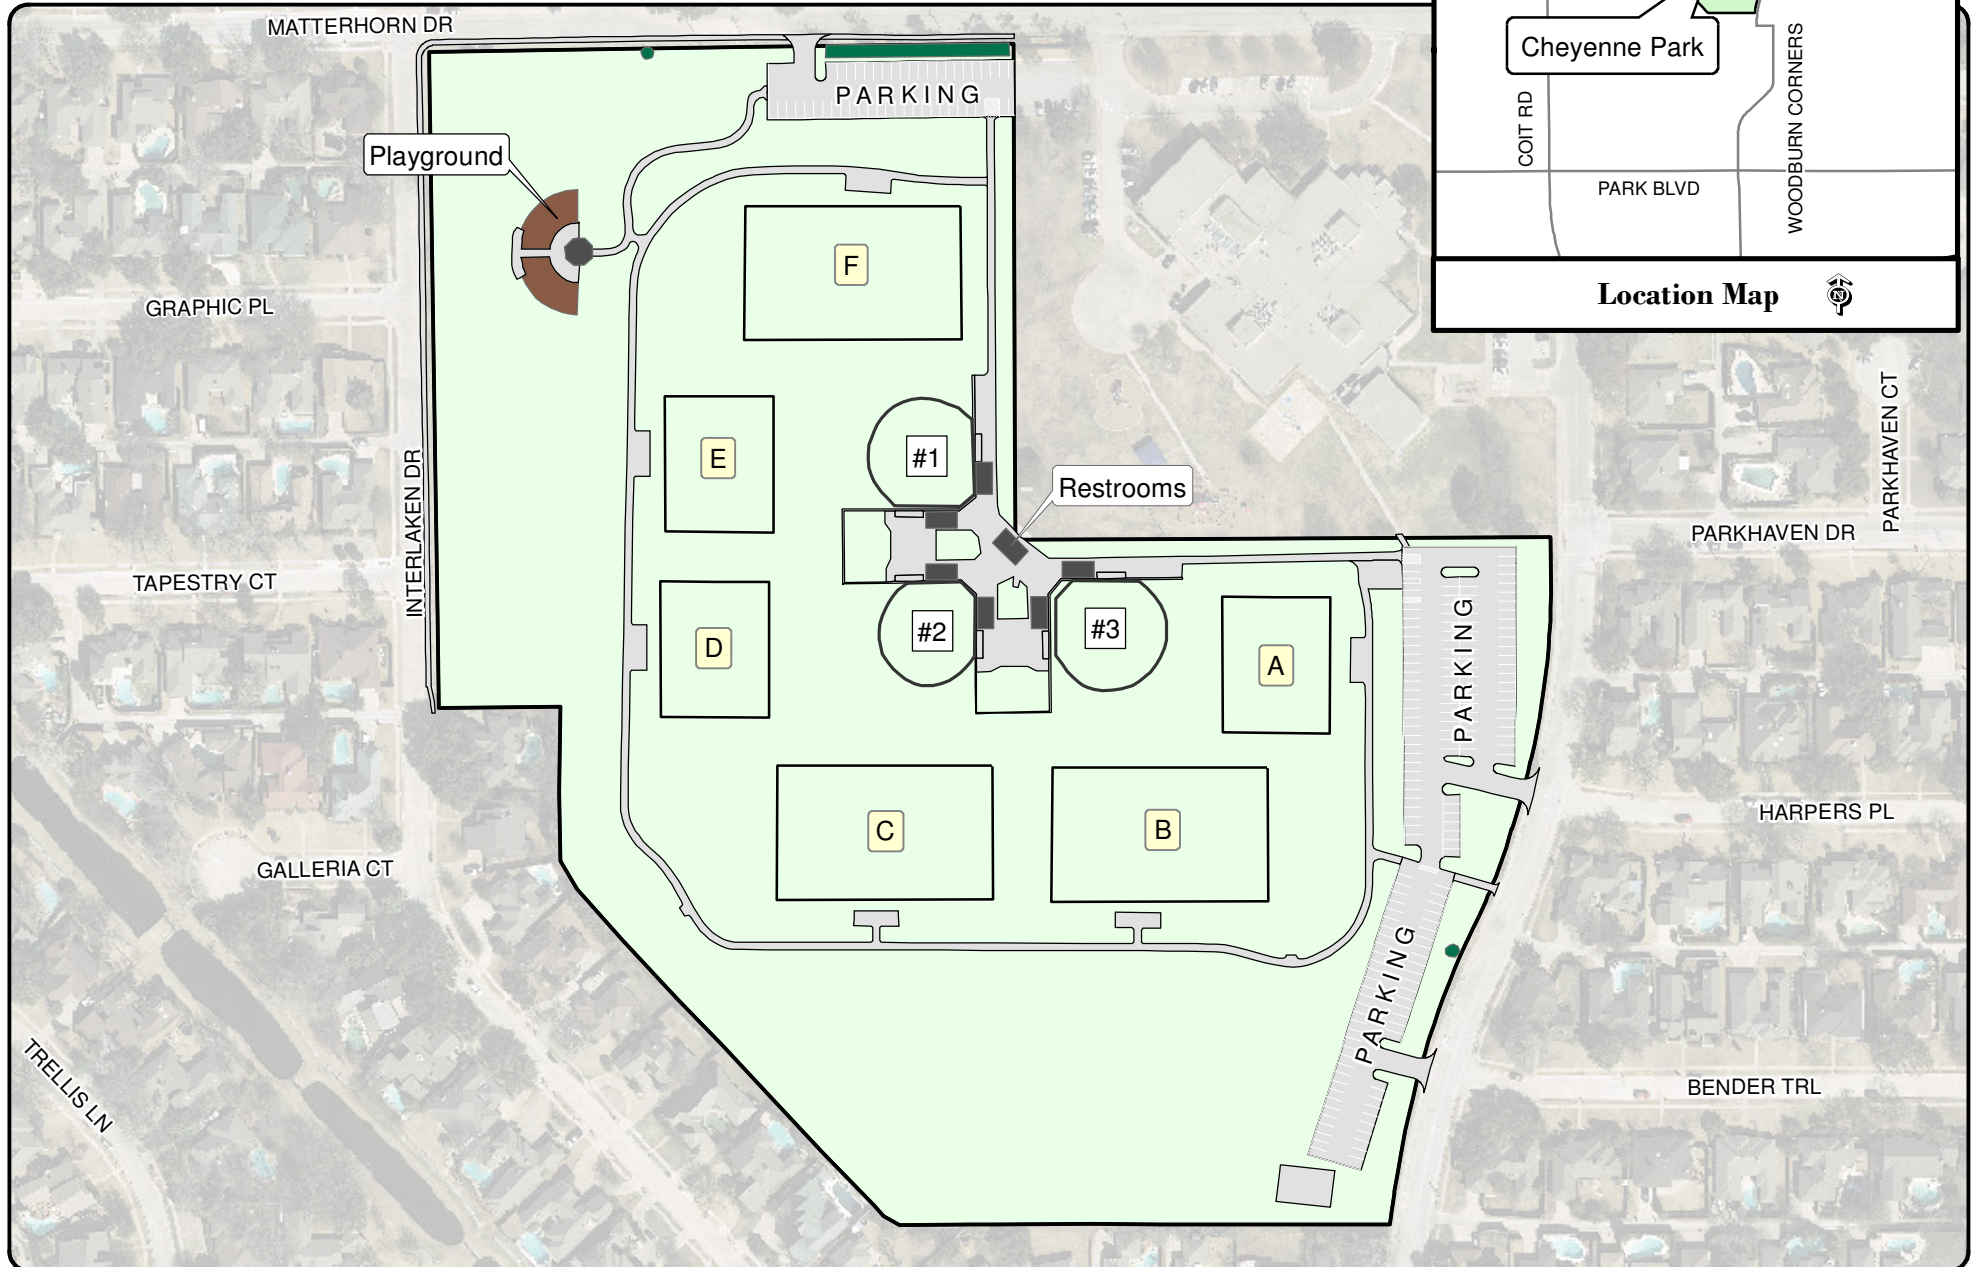

Plano -Spring Sports 2018
Cheyenne Park
2501 Mission Ridge Road

TinaB 1/31/2018 L:\worduser\Athletics\MXD\Cheyenne Park.mxd

Note: This map is for abstract purposes only. Map is void after April 29, 2018
Field use by schedule or reservation only.

Parking is limited...Please carpool.
Thank you for not parking on streets and respecting neighborhood integrity.