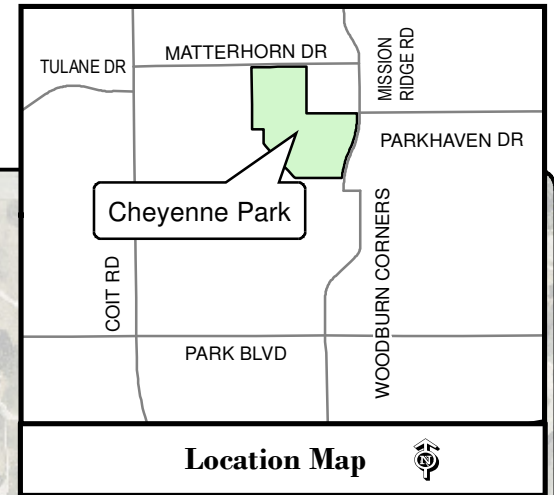

Plano -Spring Sports 2018
Cheyenne Park
2501 Mission Ridge Road

TinaB 1/31/2018 L:\worduser\Athletics\MXD\Cheyenne Park.mxd

Note: This map is for abstract purposes only. Map is void after April 29, 2018
Field use by schedule or reservation only.

Parking is limited...Please carpool.
Thank you for not parking on streets and respecting neighborhood integrity.