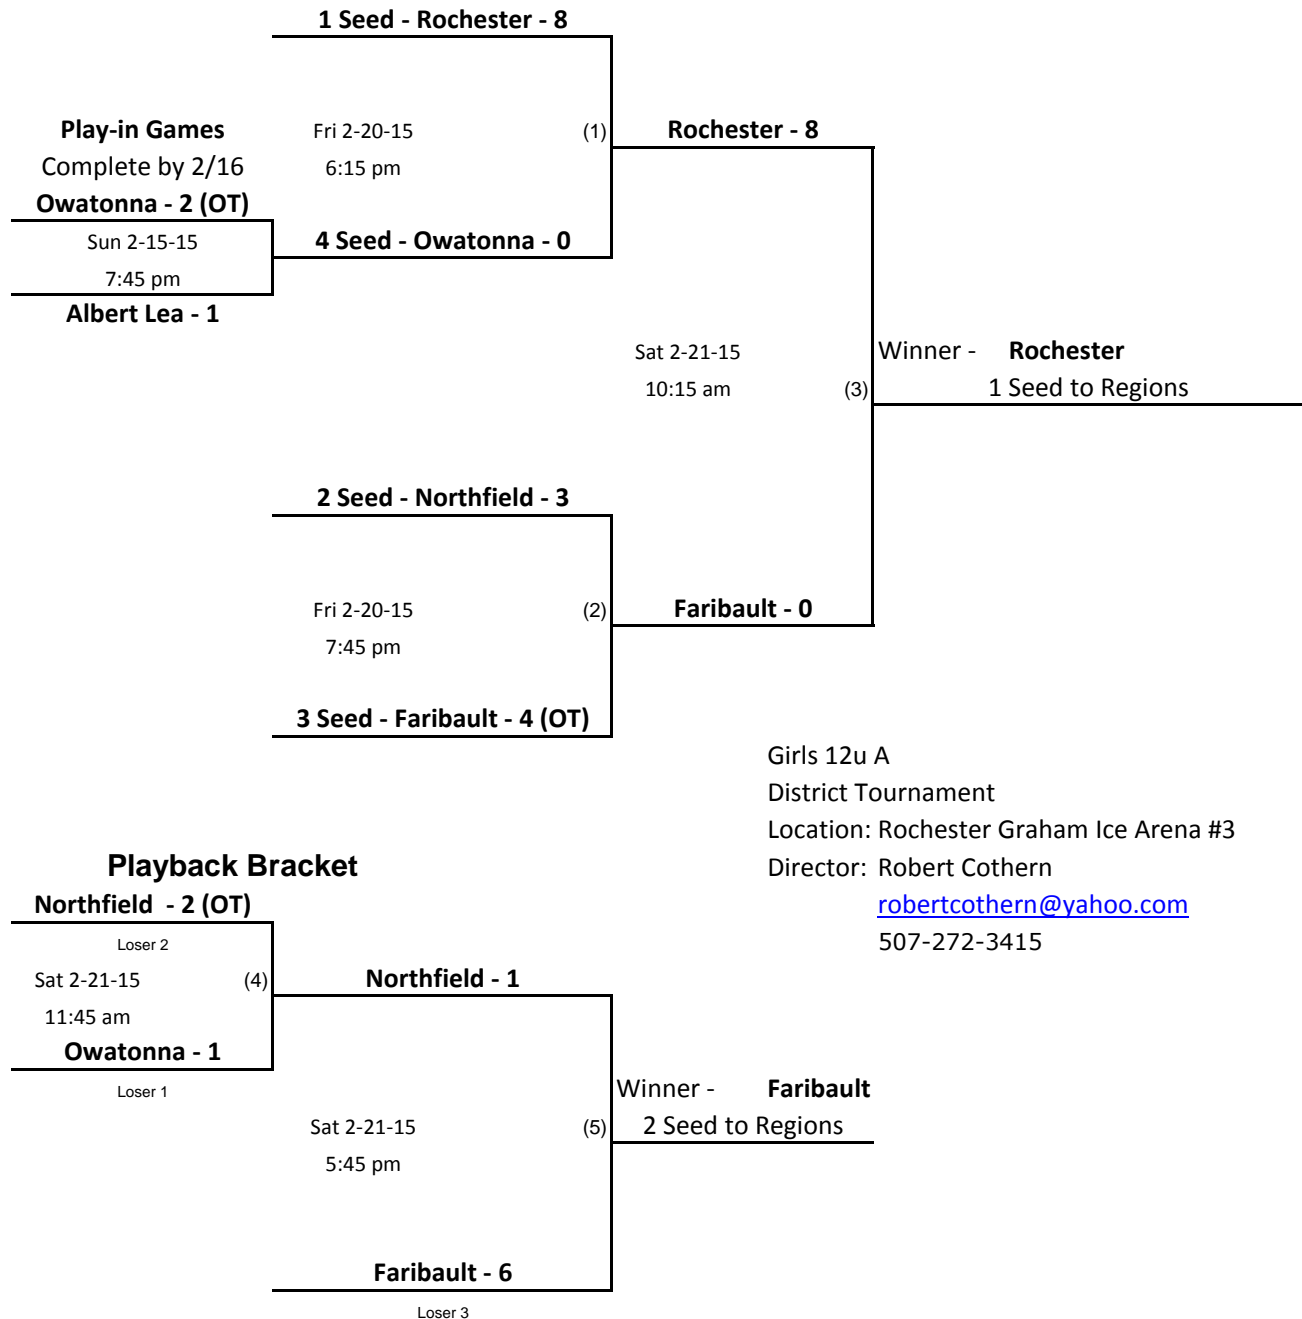

# Minnesota Hockey District 9 12UA League Play-offs

Games played in Rochester at Graham Arena #3

*The Highest Seed in Each Game is the Home Team*

Girls 12u A  
District Tournament  
Location: Rochester Graham Ice Arena #3  
Director: Robert Cothern  
[robertcothern@yahoo.com](mailto:robertcothern@yahoo.com)  
507-272-3415

Note: 15 minute stop time periods - Resurface at end of each game