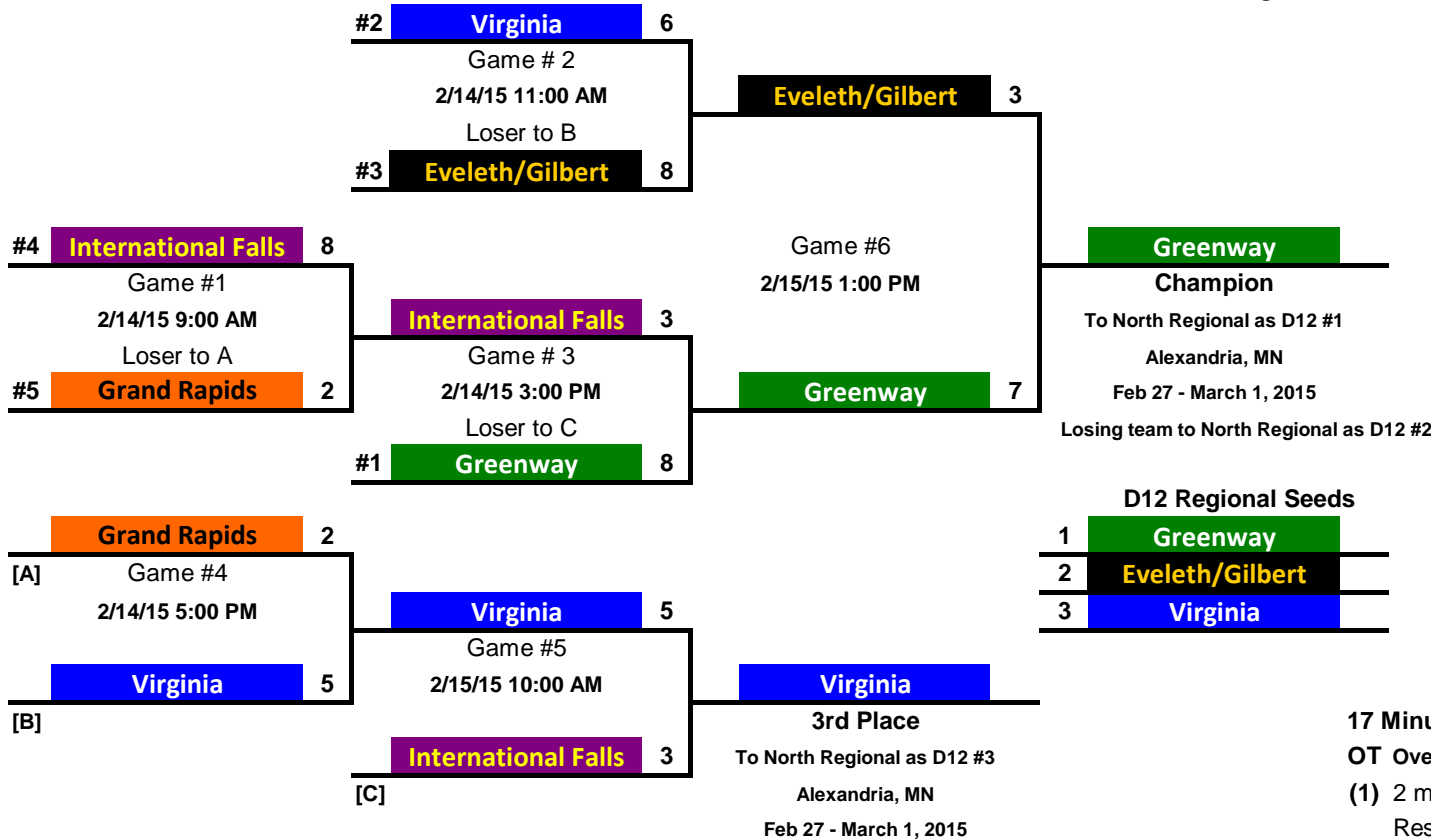

2015 District 12 Peewee A Tournament
Virginia, MN
 February 14, 15 2015

Tournament Director:
Randy Babiracki
 rbabiracki@lakeheadconstructors.com
 Phone: (218) 393-9763

www.d12hockey.com/page/show/111533-district-tournaments

Highest seeded team is always the home team - wears white.

SEED:	Team:
#1	Greenway
#2	Virginia
#3	Eveleth/Gilbert
#4	International Falls
#5	Grand Rapids

Game #	Game Time:	H	V
1	2/14/15 9:00 AM	8	2
2	2/14/15 11:00 AM	6	8
3	2/14/15 3:00 PM	8	3
4	2/14/15 5:00 PM	5	2
5	2/15/15 10:00 AM	5	3
6	2/15/15 1:00 PM	7	3

D12 Regional Seeds

1	Greenway
2	Eveleth/Gilbert
3	Virginia

17 Minute periods; 2 minute minor penalties
OT Overtime will be in the following format:
(1) 2 min rest. 10 min 5 on 5 sudden death
 Resurface
(2) 10 min 5 on 5 sudden death
 2 min rest. 10 min 5 on 5 sudden death
 Resurface
 Repeat from 2 until winner declared