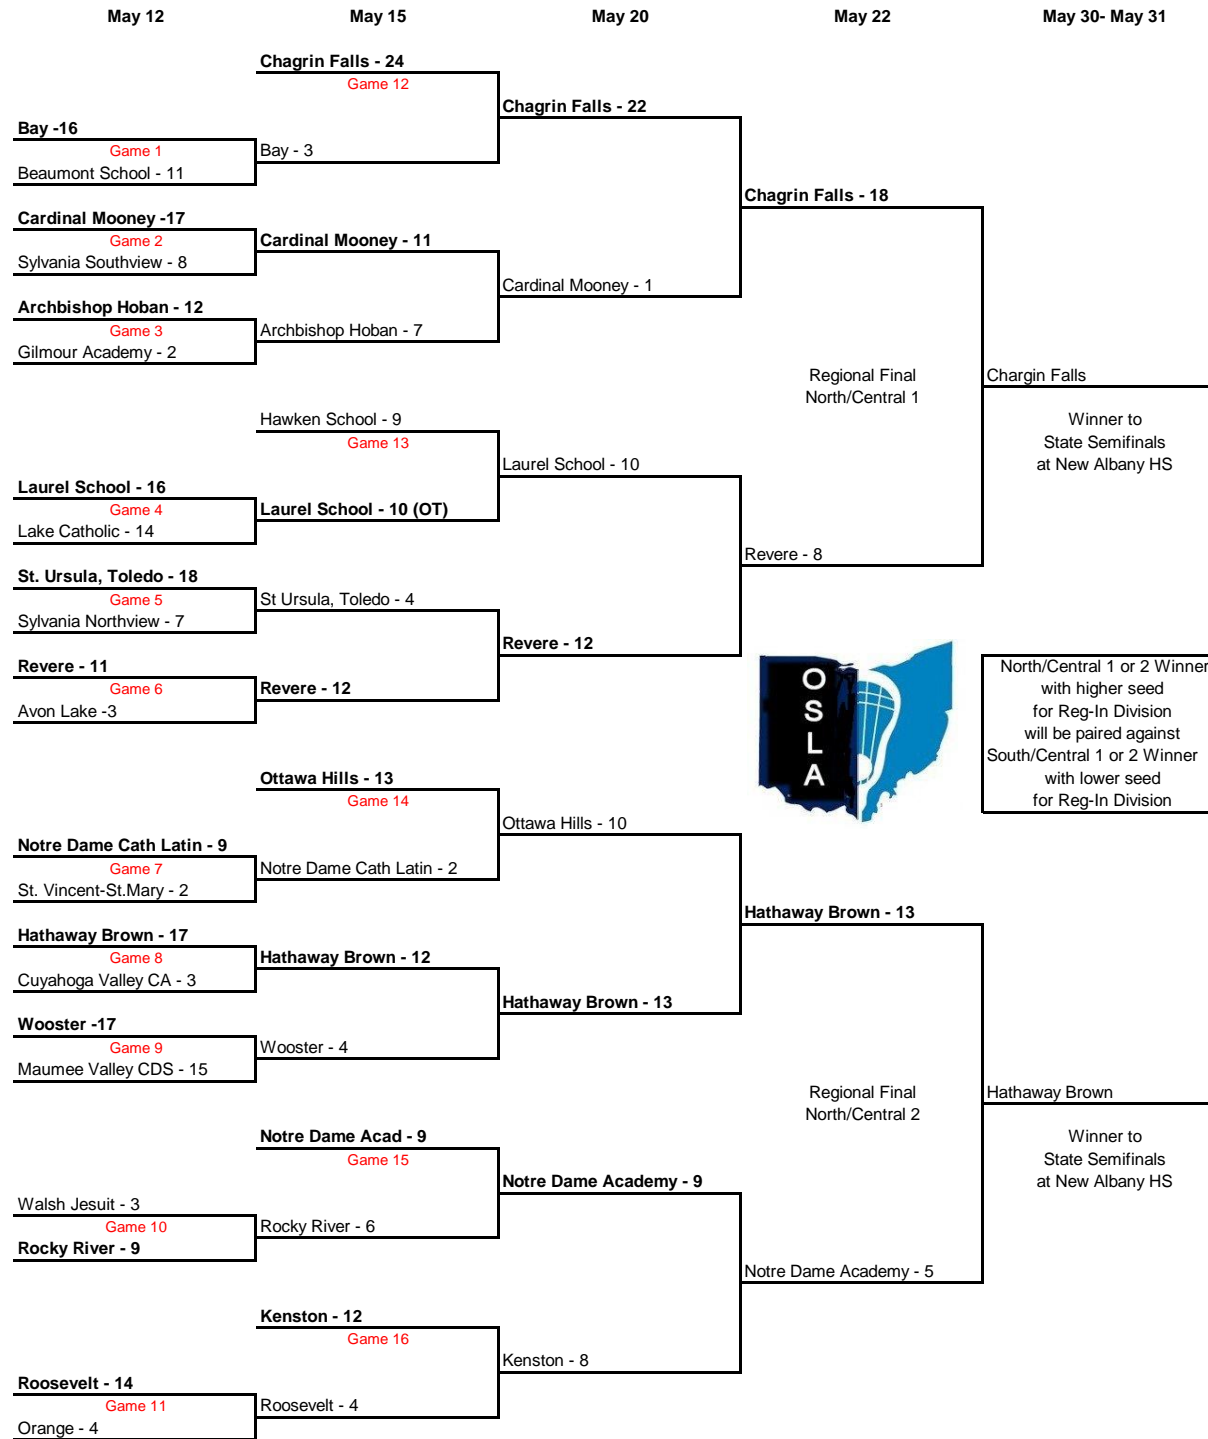

2014 - North/Central Region Division II Tournament

The team listed on the top half of the bracket is the home team.