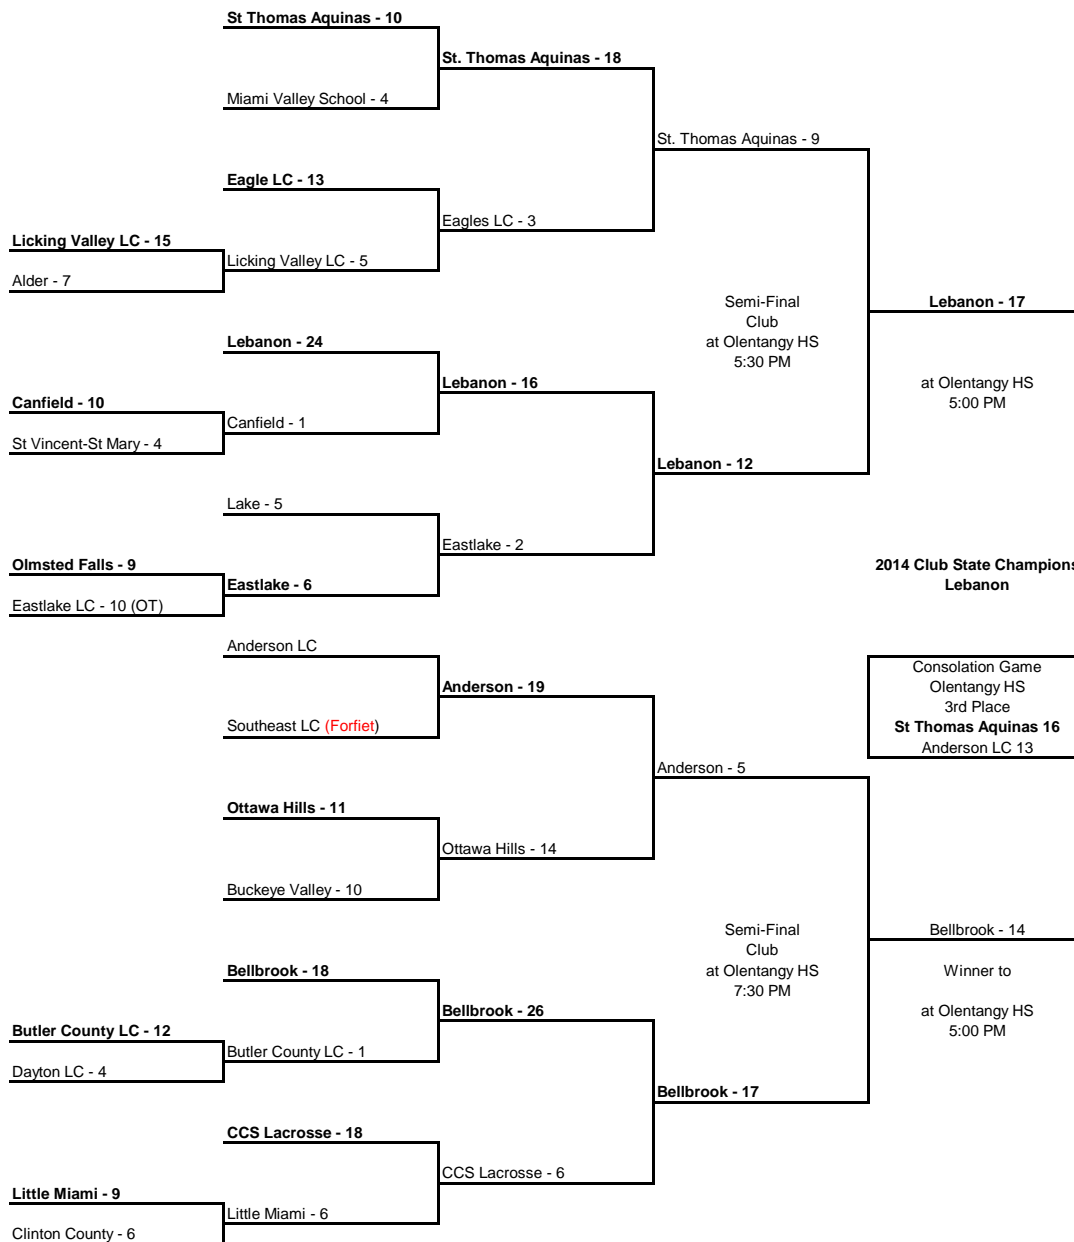

2014 - Club Tournament

Thursday 5/22/2014	Saturday 5/24/2014	Wednesday 5/28/2014	Friday 5/30/2014	Saturday 5/31/2014
Play-In 7:00 PM (or as noted)	1st Round TBD	Quarter-Finals TBD	Semi-Finals	Finals

The team listed on the top half of the bracket is the home team.