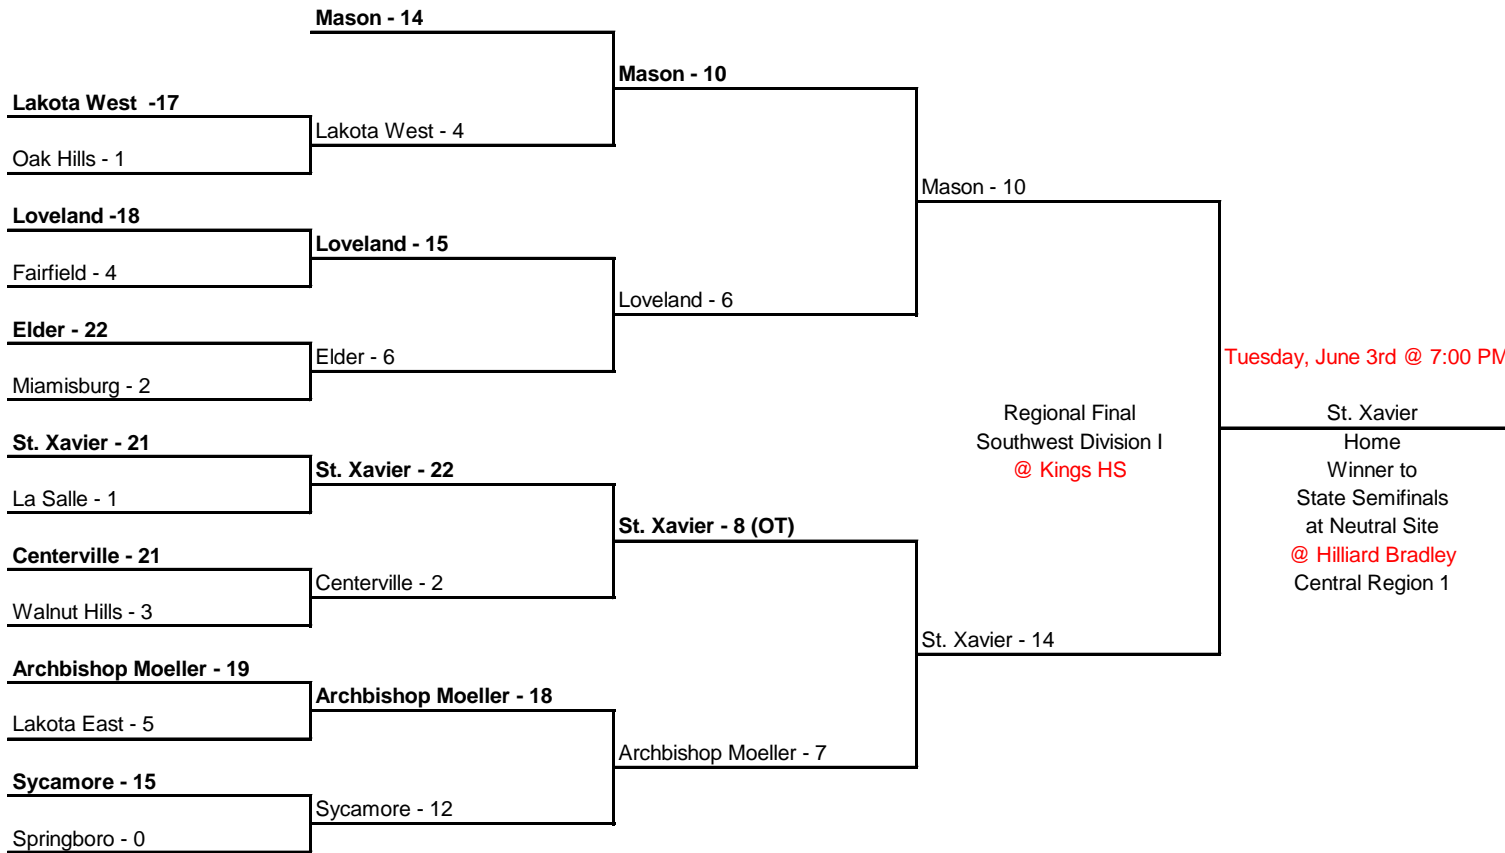

## 2014 - Southwest Region Division I Tournament

| Thursday<br>5/22/2014           | Saturday<br>5/24/2014 | Wednesday<br>5/28/2014               | Saturday<br>5/31/2014    | Wednesday<br>6/4/2014 |
|---------------------------------|-----------------------|--------------------------------------|--------------------------|-----------------------|
| Play-In<br>7:00PM (or as noted) | First Round<br>TBD PM | Second Round<br>7:00PM (or as noted) | Quarter Finals<br>TBD PM | Semi-Finals           |

The team listed on the top half of the bracket is the home team.