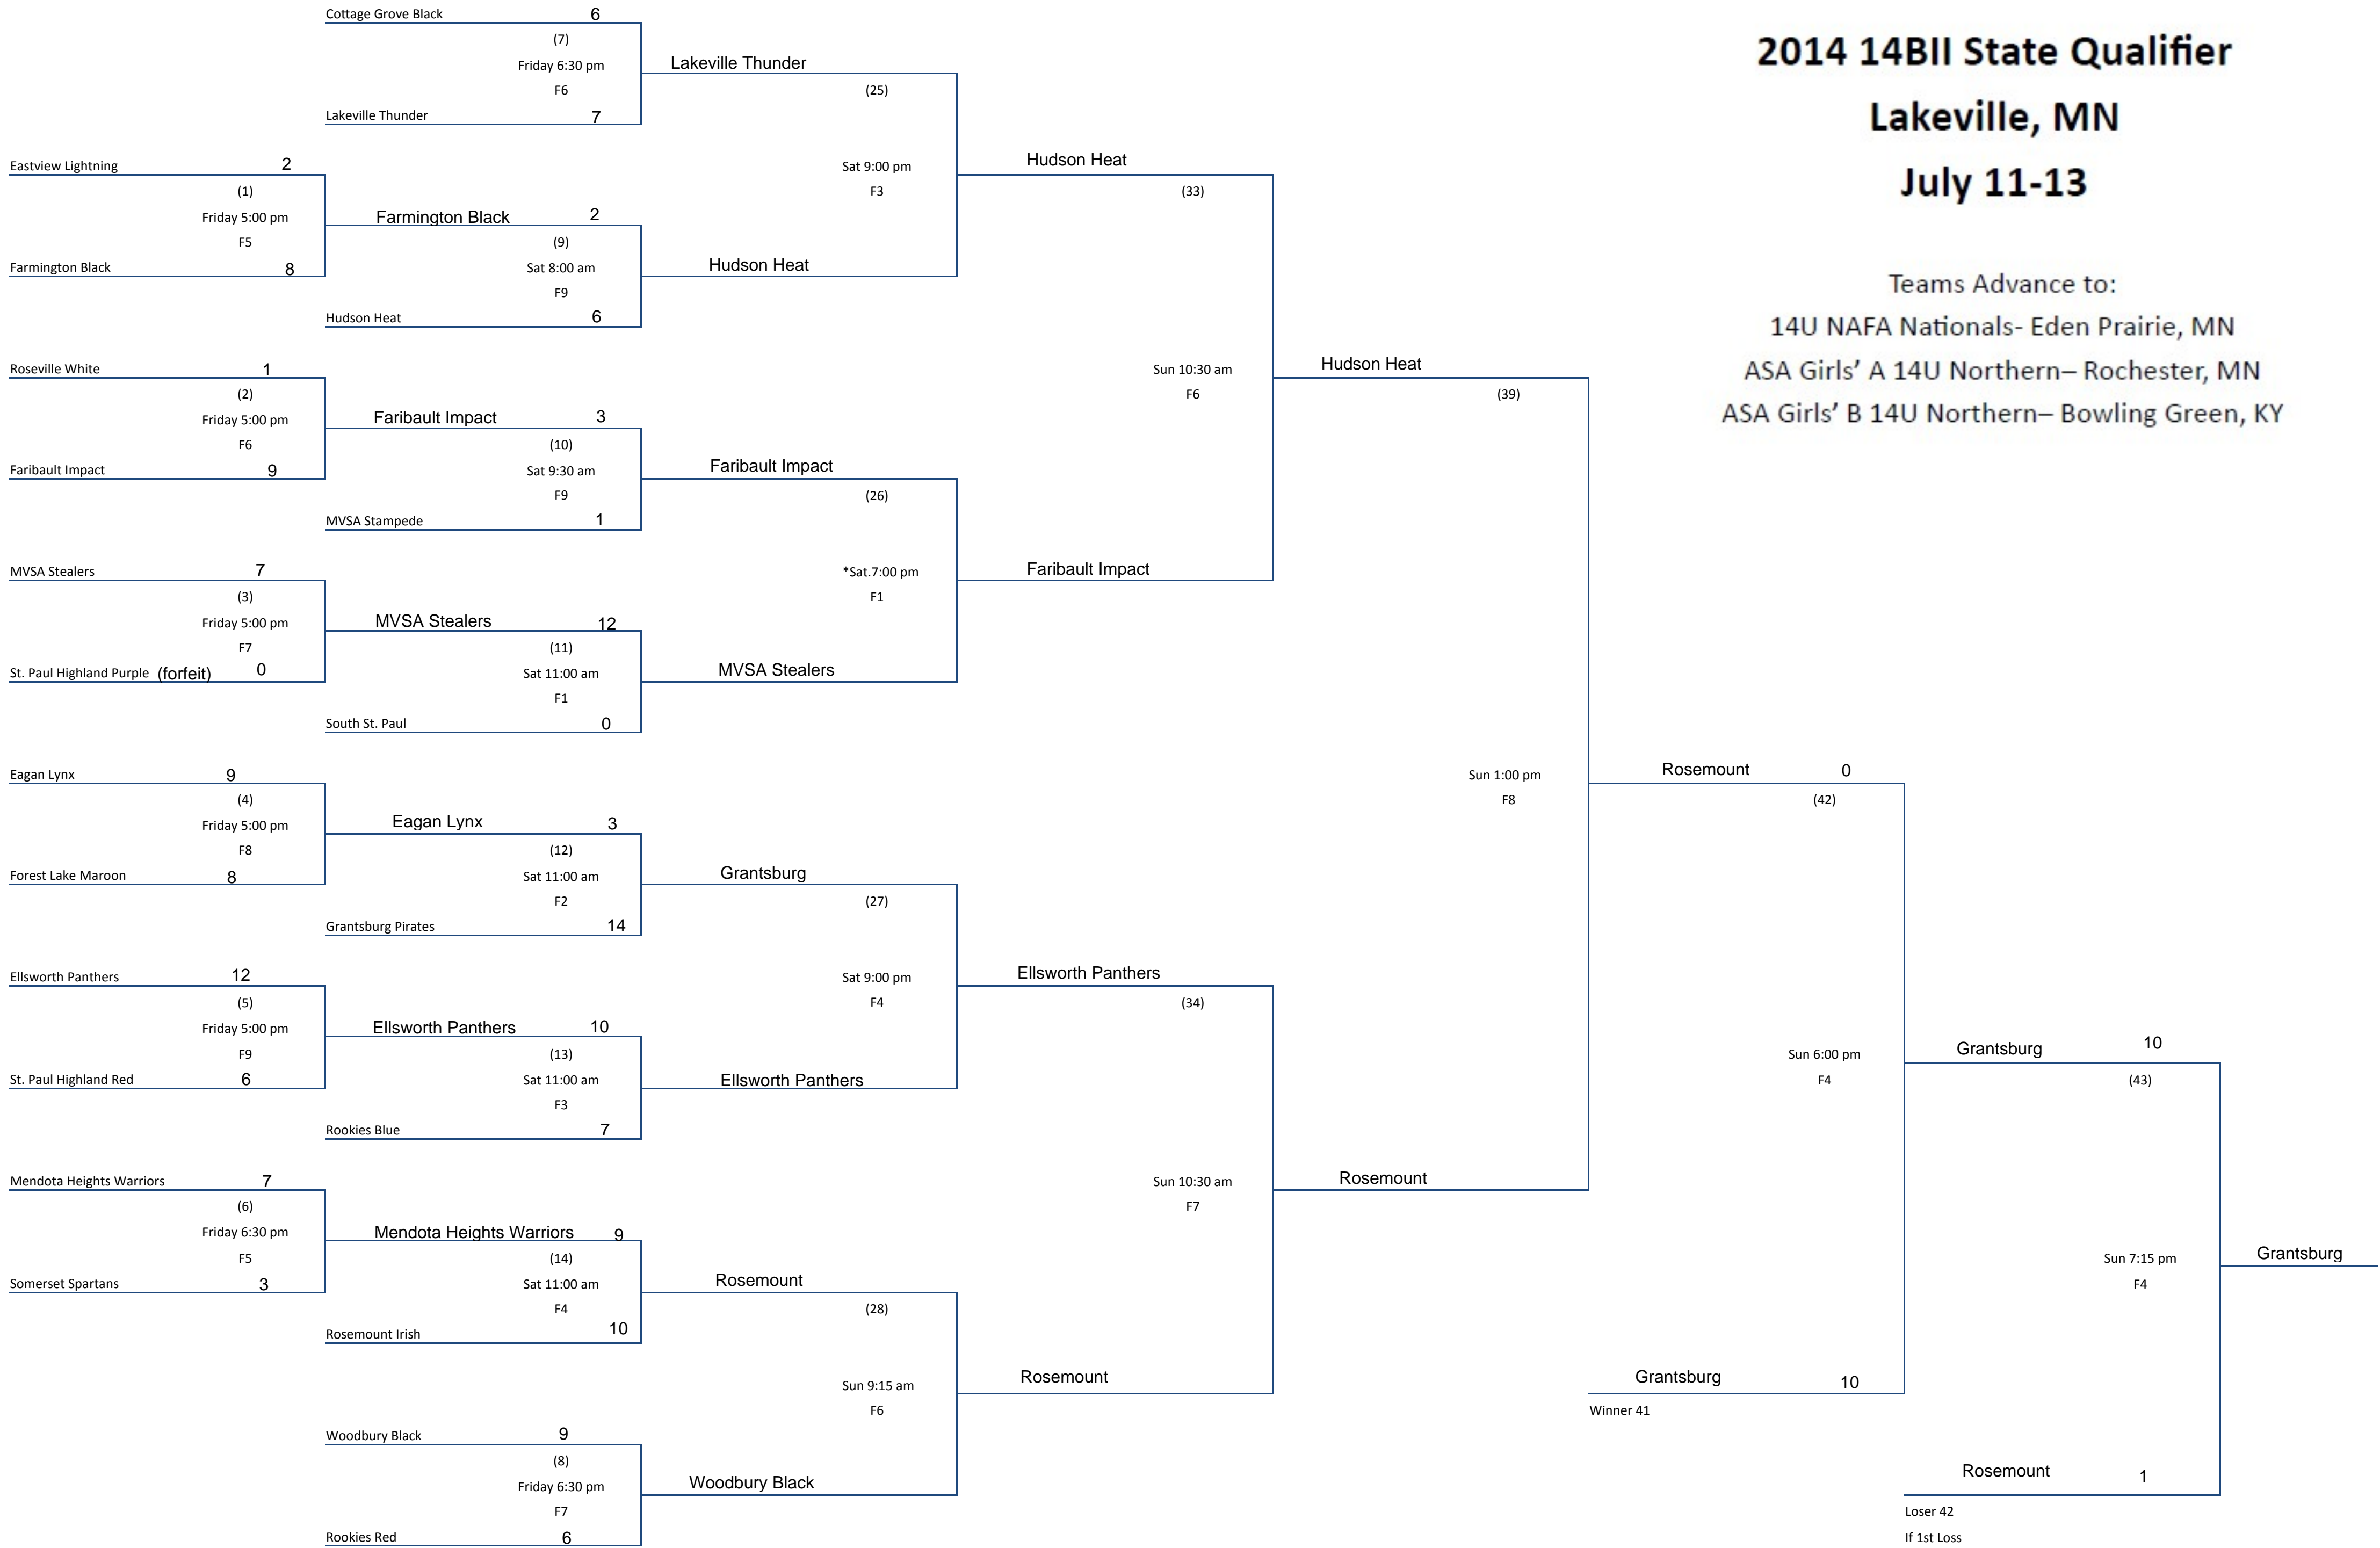

Winner's Bracket

**2014 14BII State Qualifier
Lakeville, MN
July 11-13**

Teams Advance to:
14U NAFA Nationals- Eden Prairie, MN
ASA Girls' A 14U Northern- Rochester, MN
ASA Girls' B 14U Northern- Bowling Green, KY

Loser's Bracket