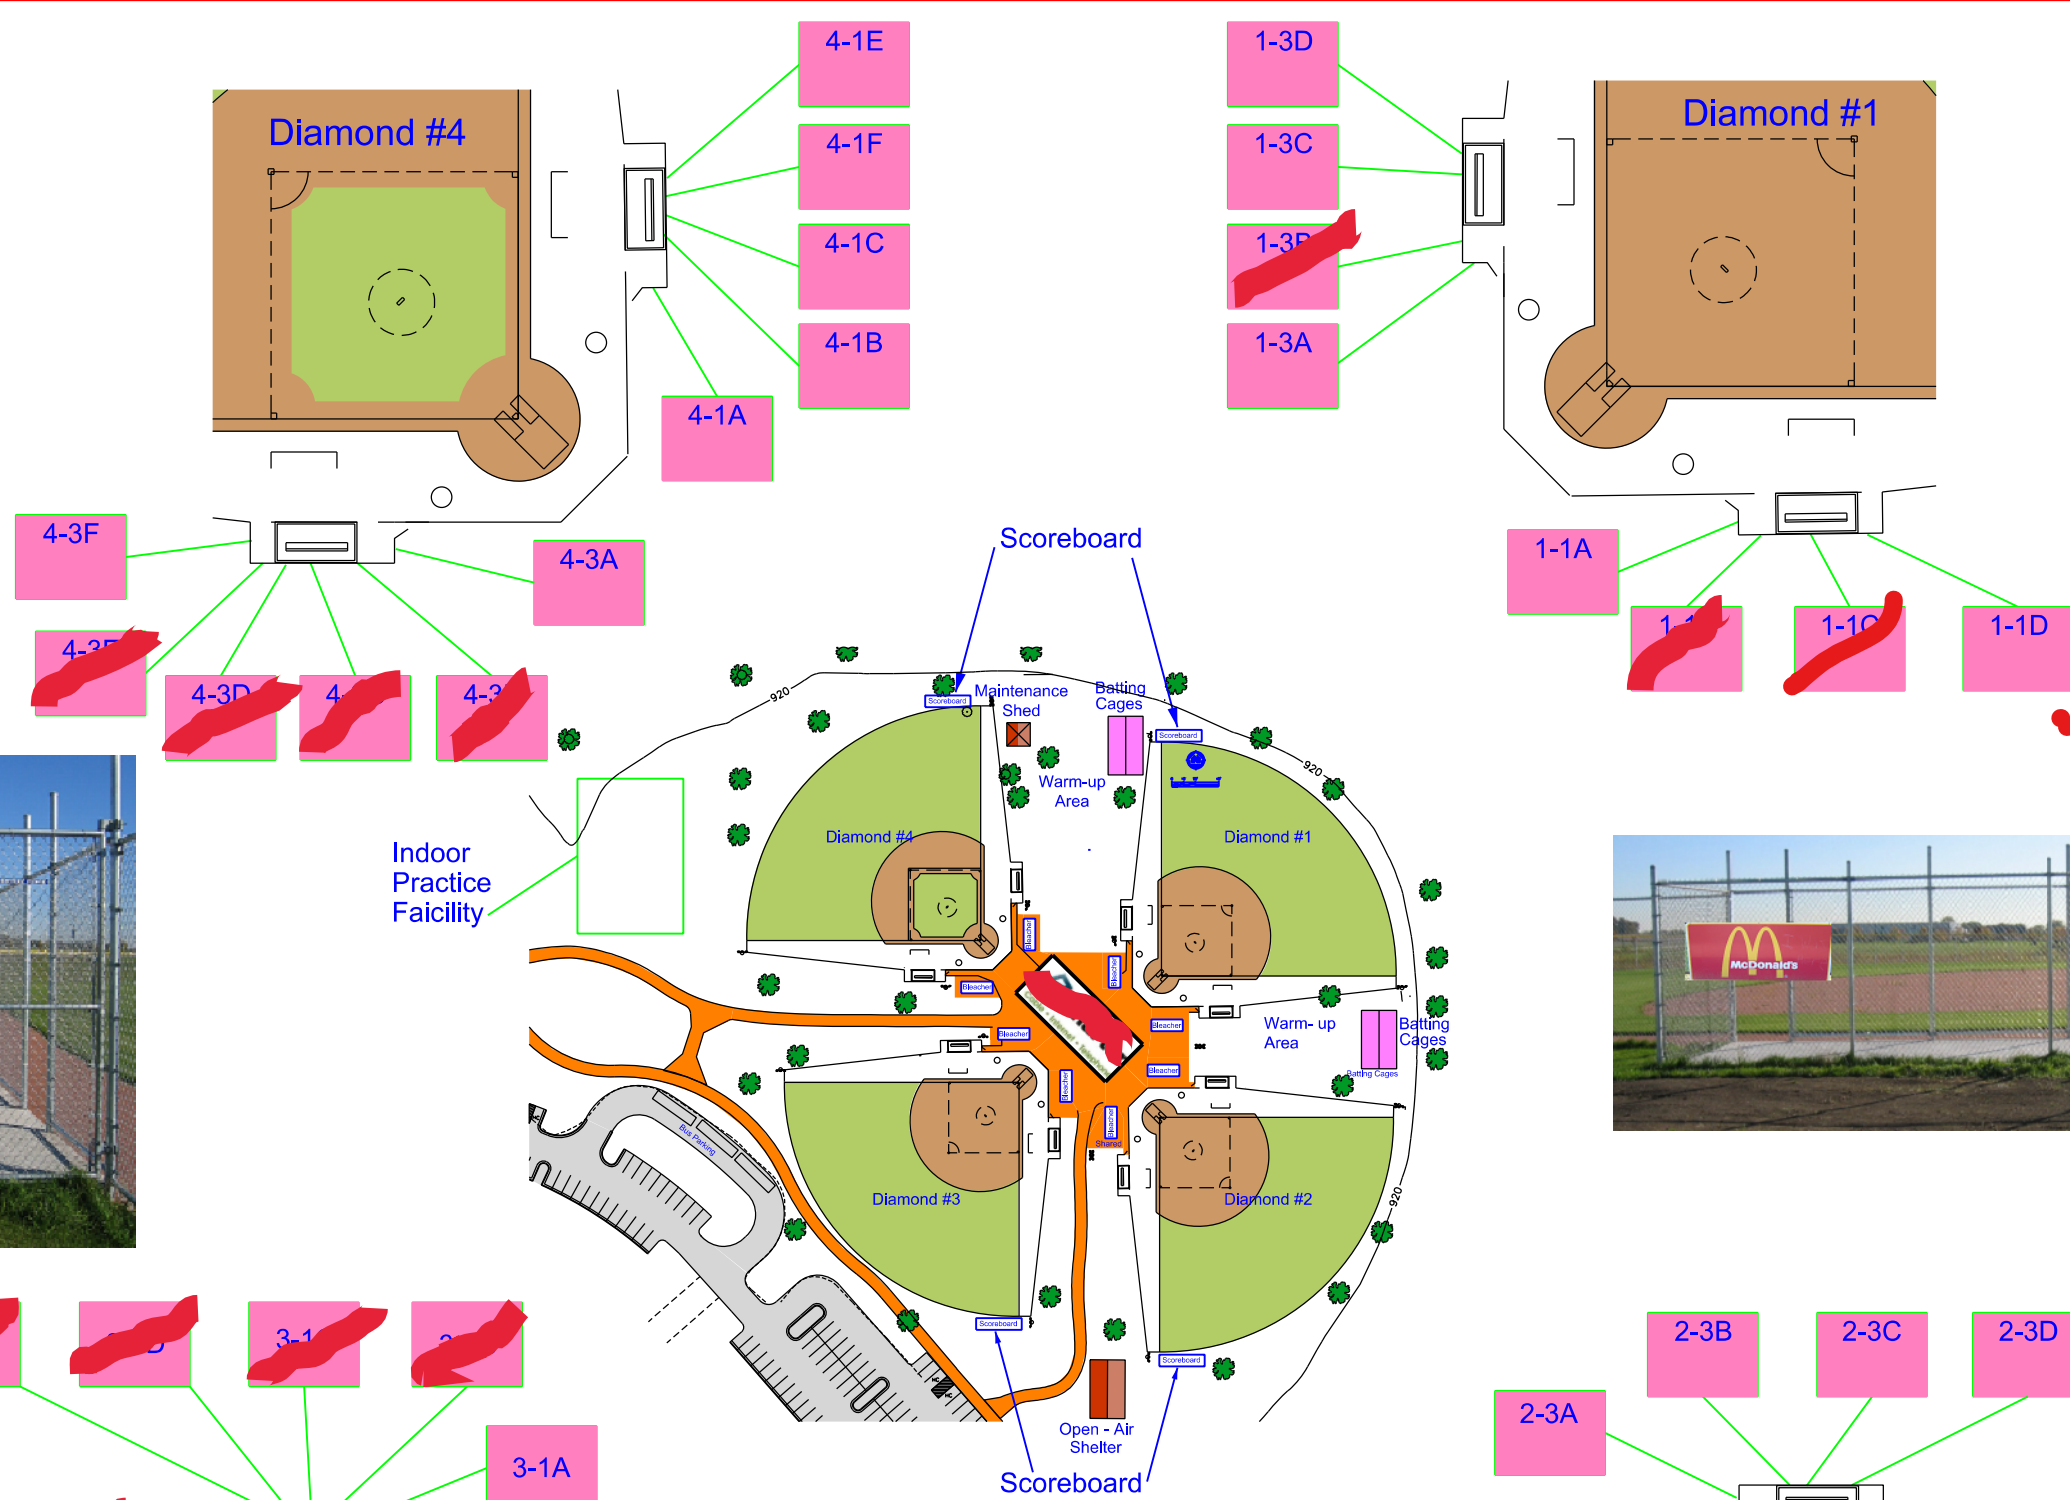

Middleton Lions Field

1A	1B	
HOME	INNING	GUESTS
22	6	88
BALL	STRIKE	OUT
1C	1D	

Middleton Optimist Field

1A	1B	
HOME	INNING	GUESTS
22	6	88
BALL	STRIKE	OUT
1C	1D	

2'x 5' (TYP.)
Scoreboard Sponsorship

2'x 3' (TYP.)
Dugout Sponsorship

Jim Kalschur Field

2A	2B	
HOME	INNING	GUESTS
22	6	88
BALL	STRIKE	OUT
2C	2D	

George Solner Memorial Field

2A	2B	
HOME	INNING	GUESTS
22	6	88
BALL	STRIKE	OUT
2C	2D	