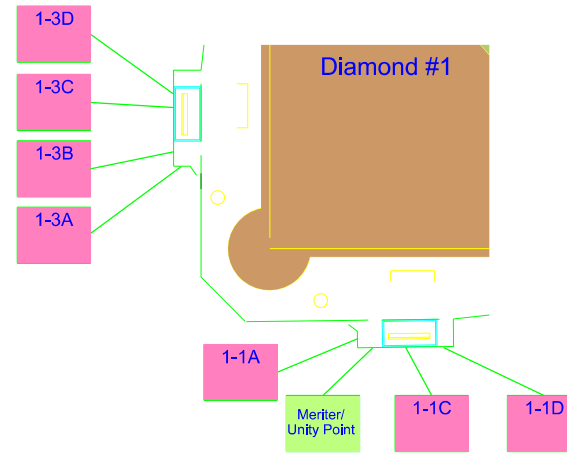

Middleton Lions Field		
Axley	Cal Haack	
HOME	INNING	GUESTS
22	6	8
BALL	STRIKE	OUT
●●●	●●	●●
Benvenuto	GCL	

Middleton Optimist Field		
Food Concepts	TDS	
HOME	INNING	GUESTS
22	6	8
BALL	STRIKE	OUT
●●●	●●	●●
1C	1D	

2'x 5' (TYP.)
Scoreboard Sponsorship

2'x 3' (TYP.)
Dugout Sponsorship

Jim Kalschur Field		
MIDDLETON Community Bank	Top Promotions	
HOME	INNING	GUESTS
22	6	8
BALL	STRIKE	OUT
●●●	●●	●●
Unity	3D	

George Solner Memorial Field		
2A	PDQ	
HOME	INNING	GUESTS
22	6	8
BALL	STRIKE	OUT
●●●	●●	●●
2C	2D	