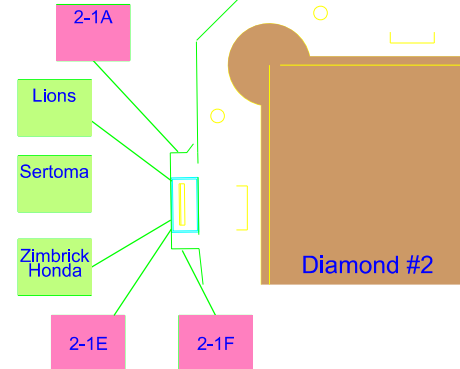

Middleton Lions Field		
Axley	Cal Haack	
HOME	INNING	GUESTS
22	6	8
BALL	STRIKE	OUT
●●●	●●	●●
Benvenuto	GCL	

Middleton Optimist Field		
Food Concepts	TDS	
HOME	INNING	GUESTS
22	6	8
BALL	STRIKE	OUT
●●●	●●	●●
1C	1D	

2'x 5' (TYP.)
Scoreboard Sponsorship

2'x 3' (TYP.)
Dugout Sponsorship

Jim Kalschur Field		
MIDDLETON Community Bank	Top Promotions	
HOME	INNING	GUESTS
22	6	8
BALL	STRIKE	OUT
●●●	●●	●●
Unity	3D	

George Solner Memorial Field		
2A	PDQ	
HOME	INNING	GUESTS
22	6	8
BALL	STRIKE	OUT
●●●	●●	●●
2C	2D	