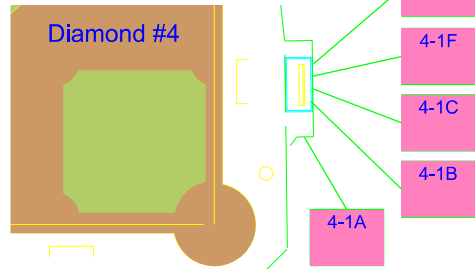

Middleton Lions Field		
Axley	Cal Haack	
HOME	INNING	GUESTS
22	6	8
BALL	STRIKE	OUT
●●●	●●	●●
Benvenuto	GCL	

Middleton Optimist Field		
Food Concepts	TDS	
HOME	INNING	GUESTS
22	6	8
BALL	STRIKE	OUT
●●●	●●	●●
1C	1D	

2'x 5' (TYP.)
Scoreboard Sponsorship

2'x 3' (TYP.)
Dugout Sponsorship

Jim Kalschur Field		
MIDDLETON Community Bank	Top Promotions	
HOME	INNING	GUESTS
22	6	8
BALL	STRIKE	OUT
●●●	●●	●●
Unity	3D	

George Solner Memorial Field		
2A	PDQ	
HOME	INNING	GUESTS
22	6	8
BALL	STRIKE	OUT
●●●	●●	●●
2C	2D	