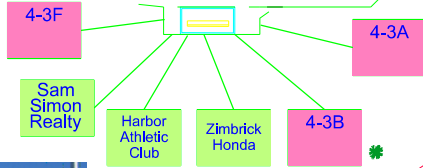

Middleton Lions Field		
Axley	Cal Haack	
HOME	INNING	GUESTS
22	6	8
BALL	STRIKE	OUT
●●●	●●	●●
Benvenuto	GCL	

Middleton Optimist Field		
Food Concepts	TDS	
HOME	INNING	GUESTS
22	6	8
BALL	STRIKE	OUT
●●●	●●	●●
1C	1D	

2'x 5' (TYP.)
Scoreboard Sponsorship

2'x 3' (TYP.)
Dugout Sponsorship

Jim Kalschur Field		
MIDDLETON Community Bank	Top Promotions	
HOME	INNING	GUESTS
22	6	8
BALL	STRIKE	OUT
●●●	●●	●●
Unity	3D	

George Solner Memorial Field		
2A	PDQ	
HOME	INNING	GUESTS
22	6	8
BALL	STRIKE	OUT
●●●	●●	●●
2C	2D	