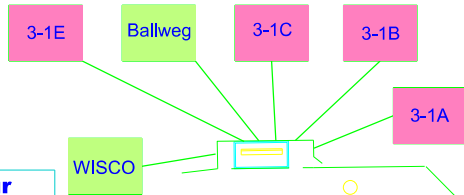

Middleton Lions Field		
Axley	Cal Haack	
HOME	INNING	GUESTS
22	6	8
BALL	STRIKE	OUT
●●●	●●	●●
Benvenuto	GCL	

Middleton Optimist Field		
Food Concepts	TDS	
HOME	INNING	GUESTS
22	6	8
BALL	STRIKE	OUT
●●●	●●	●●
1C	1D	

2'x 5' (TYP.)
Scoreboard Sponsorship

2'x 3' (TYP.)
Dugout Sponsorship

Jim Kalschur Field		
MIDDLETON Community Bank	Top Promotions	
HOME	INNING	GUESTS
22	6	8
BALL	STRIKE	OUT
●●●	●●	●●
Unity	3D	

George Solner Memorial Field		
2A	PDQ	
HOME	INNING	GUESTS
22	6	8
BALL	STRIKE	OUT
●●●	●●	●●
2C	2D	