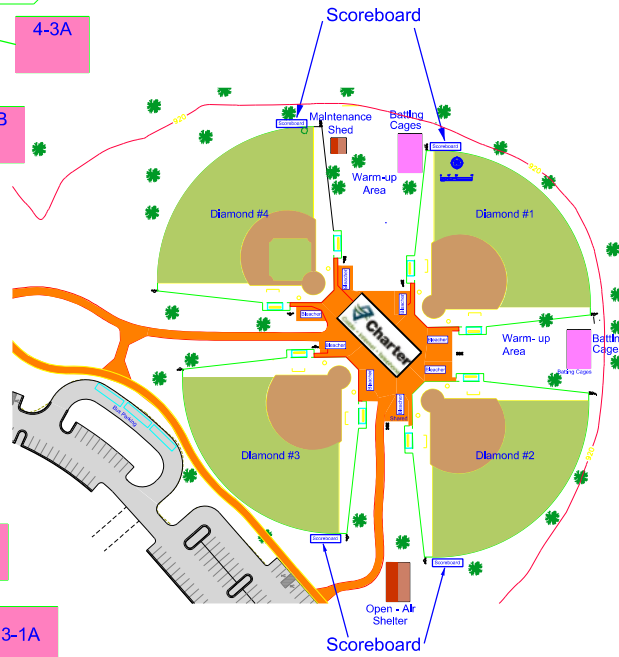

Middleton Lions Field		
Axley	Cal Haack	
HOME	INNING	GUESTS
22	6	8
BALL	STRIKE	OUT
●●●	●●	●●
Benvenuto	GCL	

Middleton Optimist Field		
Food Concepts	TDS	
HOME	INNING	GUESTS
22	6	8
BALL	STRIKE	OUT
●●●	●●	●●
1C	1D	

2'x 5' (TYP.)
Scoreboard Sponsorship

2'x 3' (TYP.)
Dugout Sponsorship

Jim Kalschur Field		
MIDDLETON Community Bank	Top Promotions	
HOME	INNING	GUESTS
22	6	8
BALL	STRIKE	OUT
●●●	●●	●●
Unity	3D	

George Solner Memorial Field		
2A	PDQ	
HOME	INNING	GUESTS
22	6	8
BALL	STRIKE	OUT
●●●	●●	●●
2C	2D	