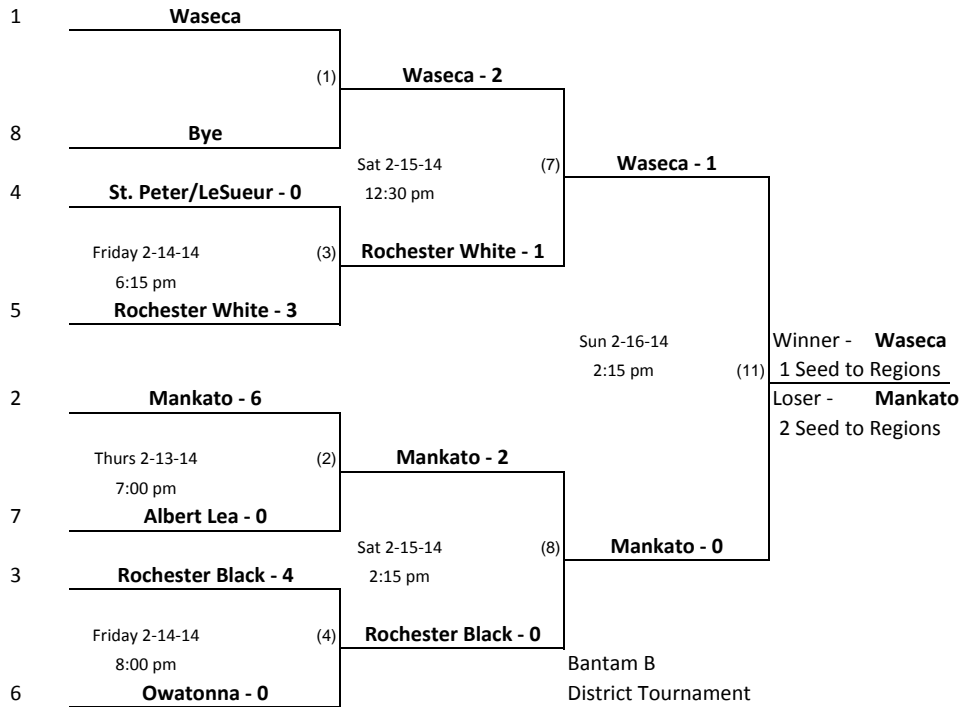

# Minnesota Hockey District 9 Bantam B League Play-offs

Games played in Waseca at Waseca Arena

The Highest Seed in Each Game is the Home Team

seed

Bantam B  
 District Tournament  
 Location: Waseca  
 Director: Julie Miller

## Playback Bracket