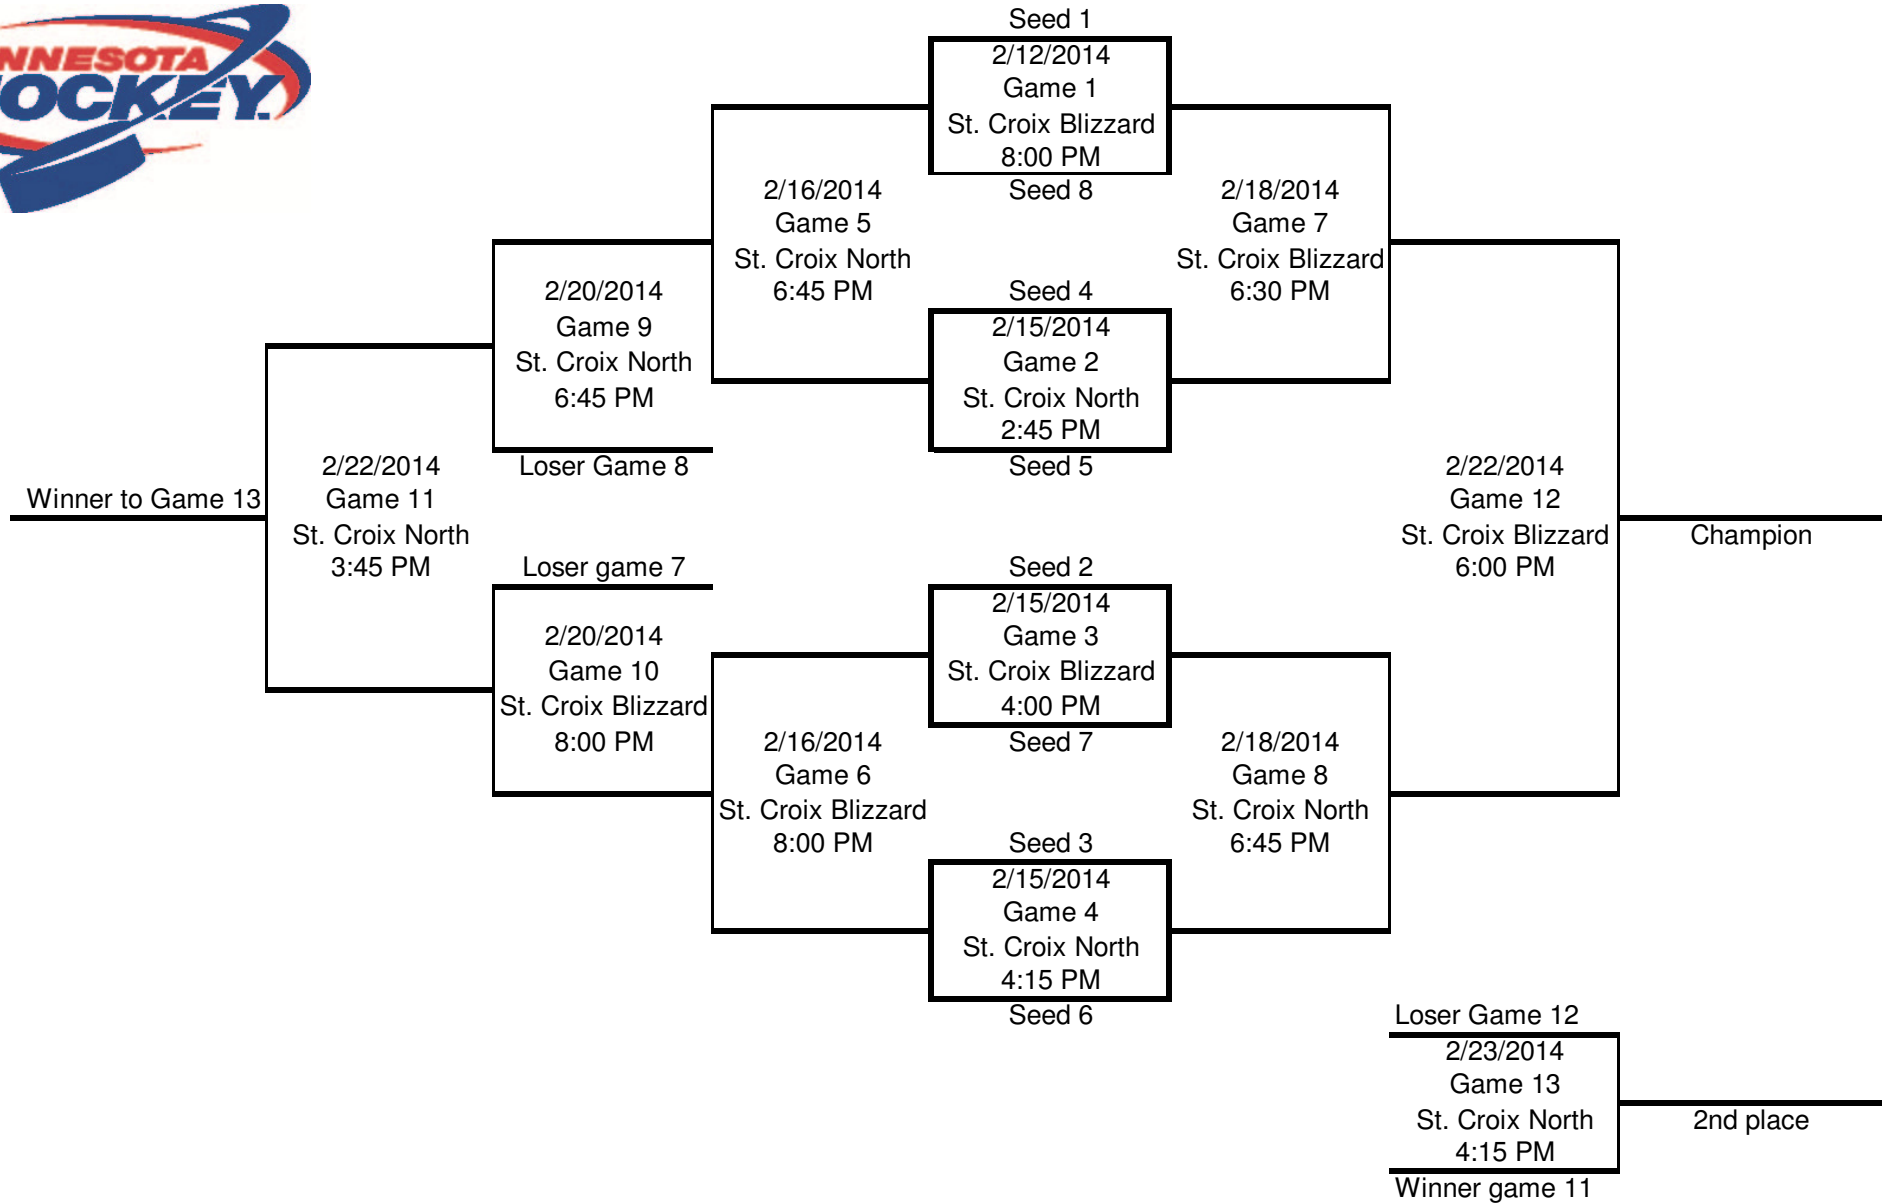

2014 District 2 Bantam B Playoff

Note: The highest original seeded team is home and wears light-colored jerseys