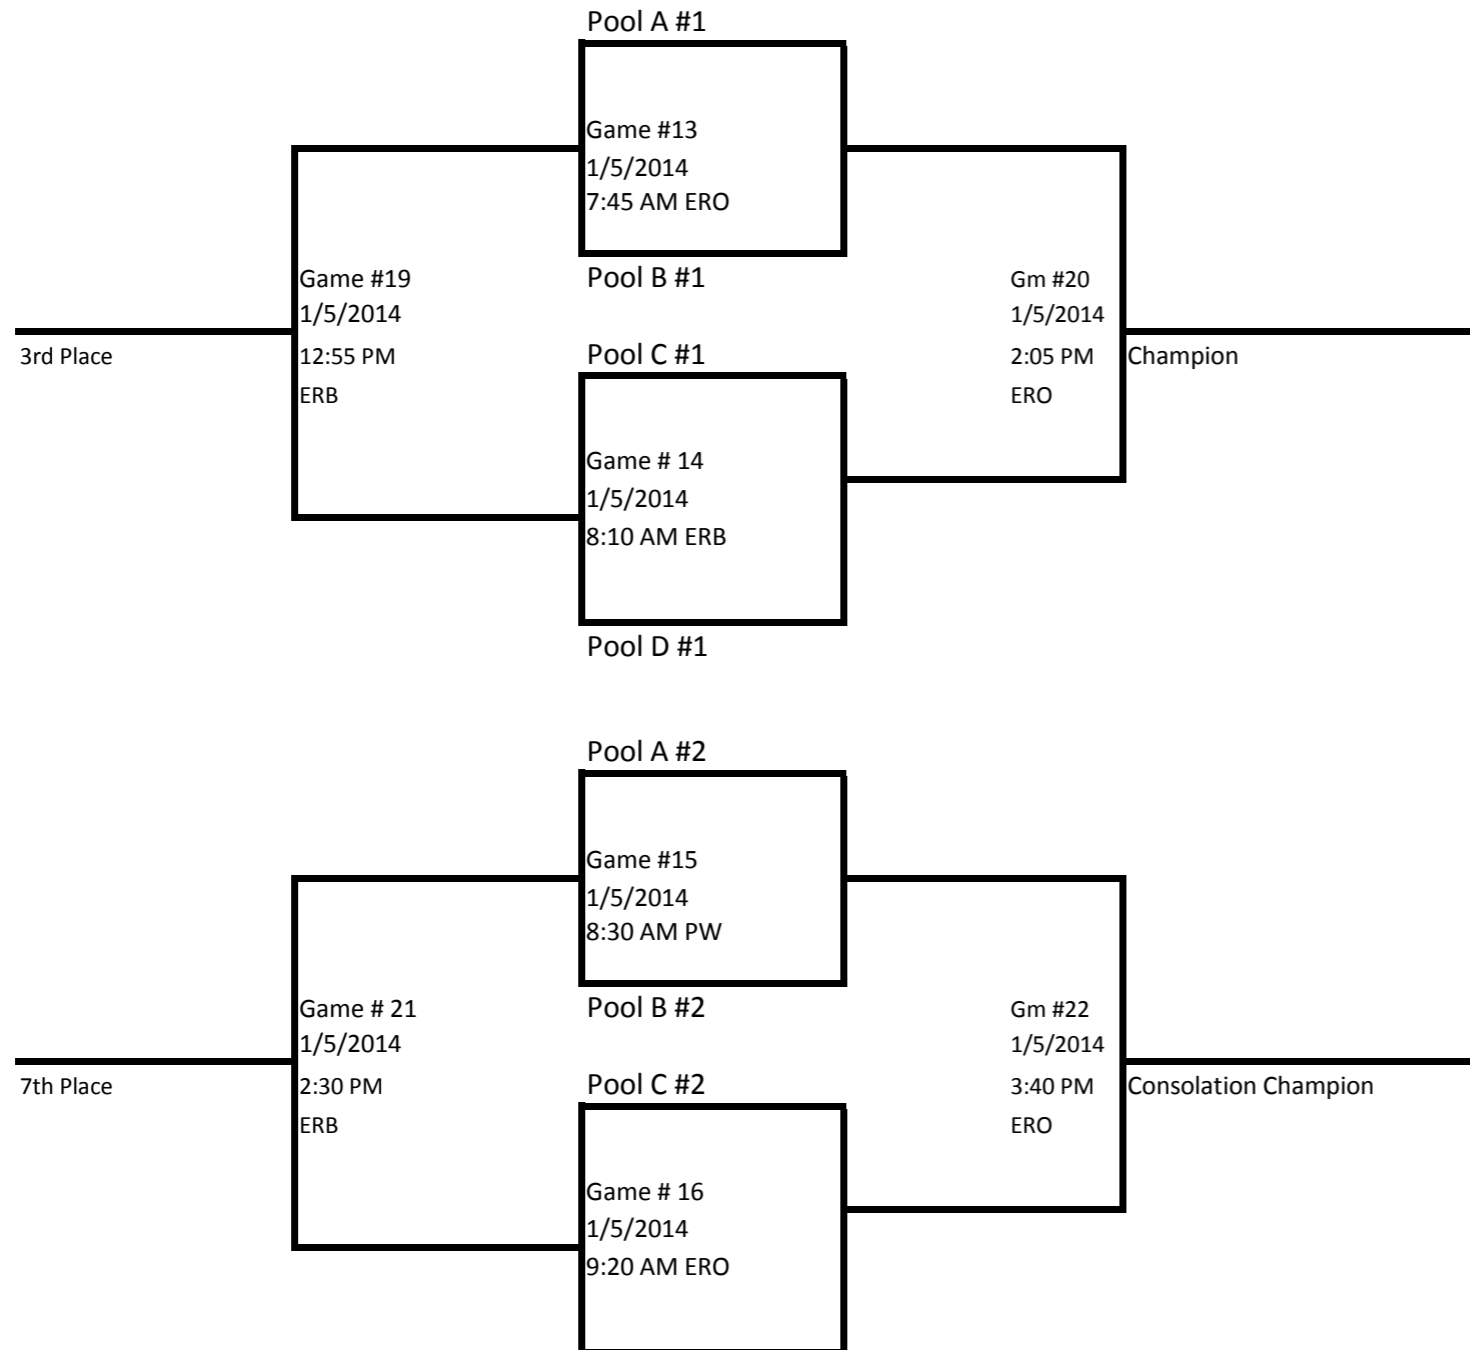

POOL D

Color	TM #	Team	RECORD			TOTAL POINTS	GAME STATUS				TOTAL GOALS DIFFERENTIAL [Max 5 per Game]	TOTAL PENALTY MINUTES	RANKING	
			Win	Loss	Tie		Gm #1	Gm #2	Division	FINAL				
	1	ANDOVER					Goals For							
							VS.							
							Goals Against							
							Goals Differential							
	2	TARTAN					Goals For							
							VS.							
							Goals Against							
							Goals Differential							
	3	BRAINERD					Goals For							
							VS.							
							Goals Against							
							Goals Differential							

Round Robin Game Schedule Game Schedule

Game #	Date	Rink	Start	Home	Away
1	1/4/2014	ERB	7:45AM	Elk River	S.E. Rangers
2	1/4/2014	ERO	8:50AM	North. Lakes	Roseville
3	1/4/2014	PE	8:30 AM	Sartel	Forest Lake
4	1/4/2014	PW	9:00 AM	Andover	Tartan
5	1/4/2014	ERB	12:25 PM	S.E. Rangers	N. St. Paul
6	1/4/2014	ERO	1:30 PM	Roseville	Lakeville N

KEY
ERB= Elk River Barn Arena
ERO= Elk River Olympic Arena
PW= Princeton Ice Arena West
PE= Princeton Ice Arena East

7	1/4/2014	ERB	2:00 PM	Forest Lake	St. Louis Pk
8	1/4/2014	ERO	3:00 PM	Tartan	Brainerd
9	1/4/2014	ERB	5:05 PM	Elk River	N. St. Paul
10	1/4/2014	ERB	6:35 PM	Lakeville N	North. Lakes
11	1/4/2014	PW	7:40 PM	Andover	Brainerd
12	1/4/2014	ERB	8:10 PM	St. Louis Pk	Sartel