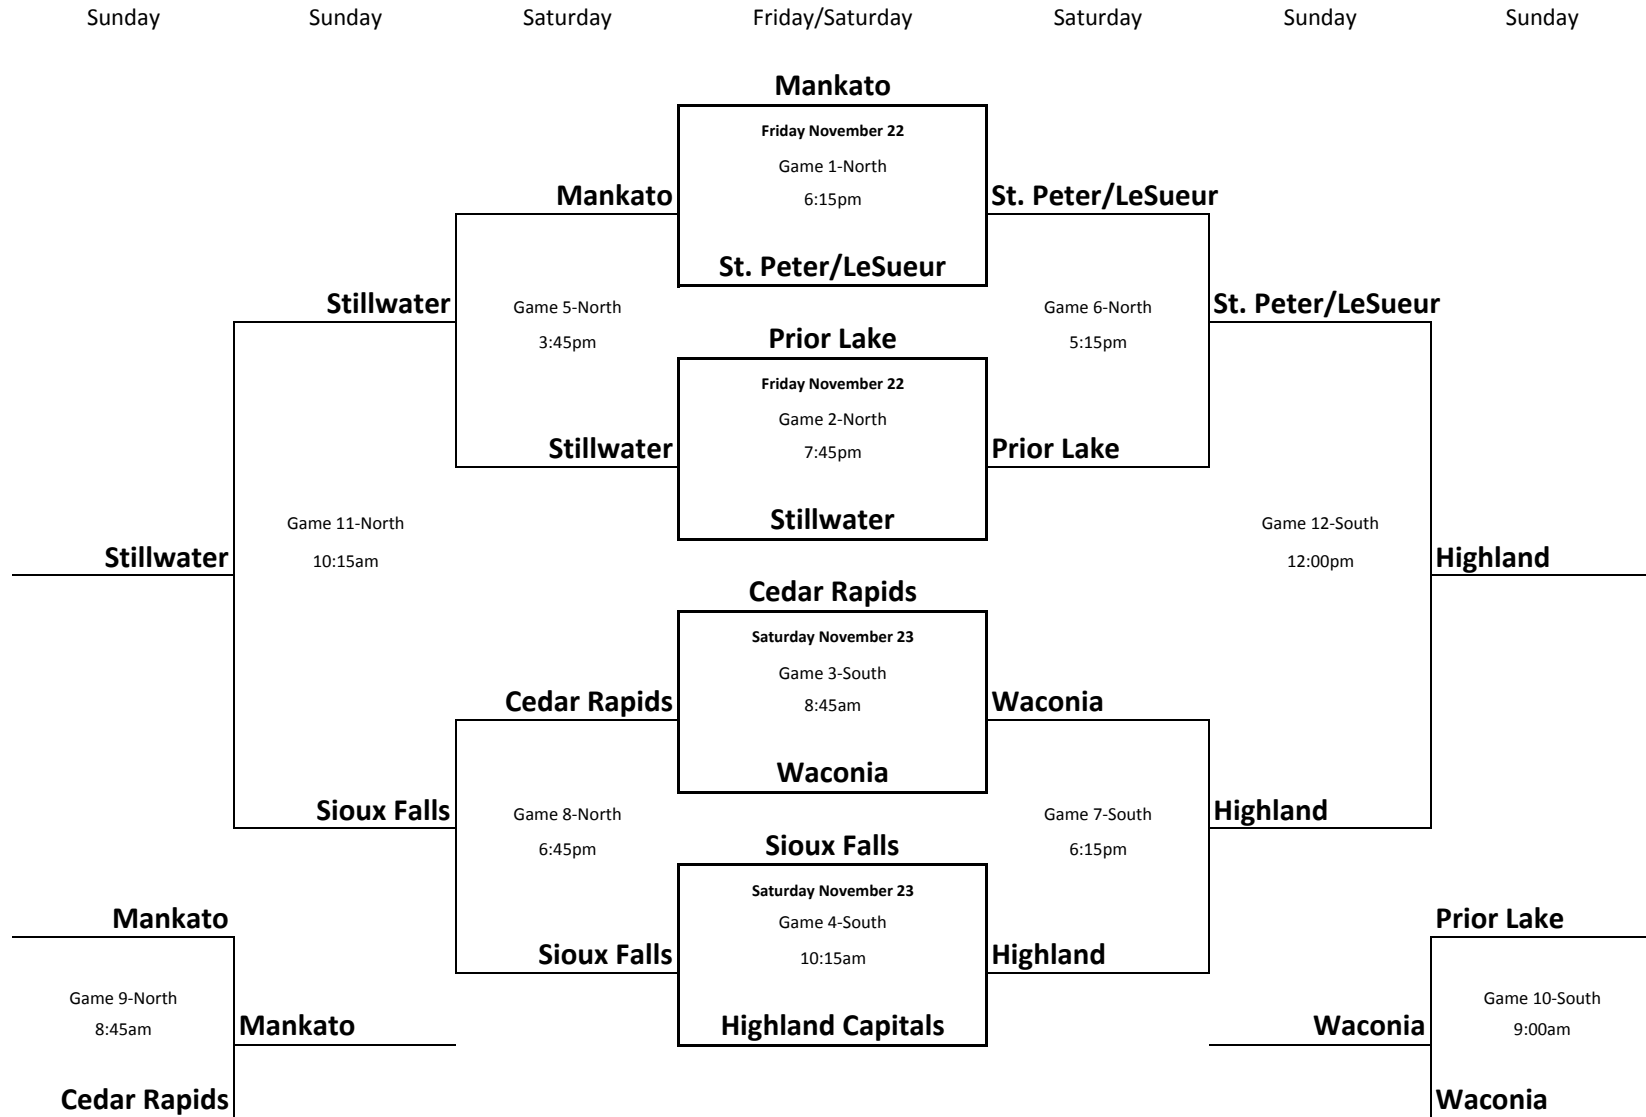

# Peewee C Tournament

November 22-24, 2013

\*\* Top team is HOME team and wears white