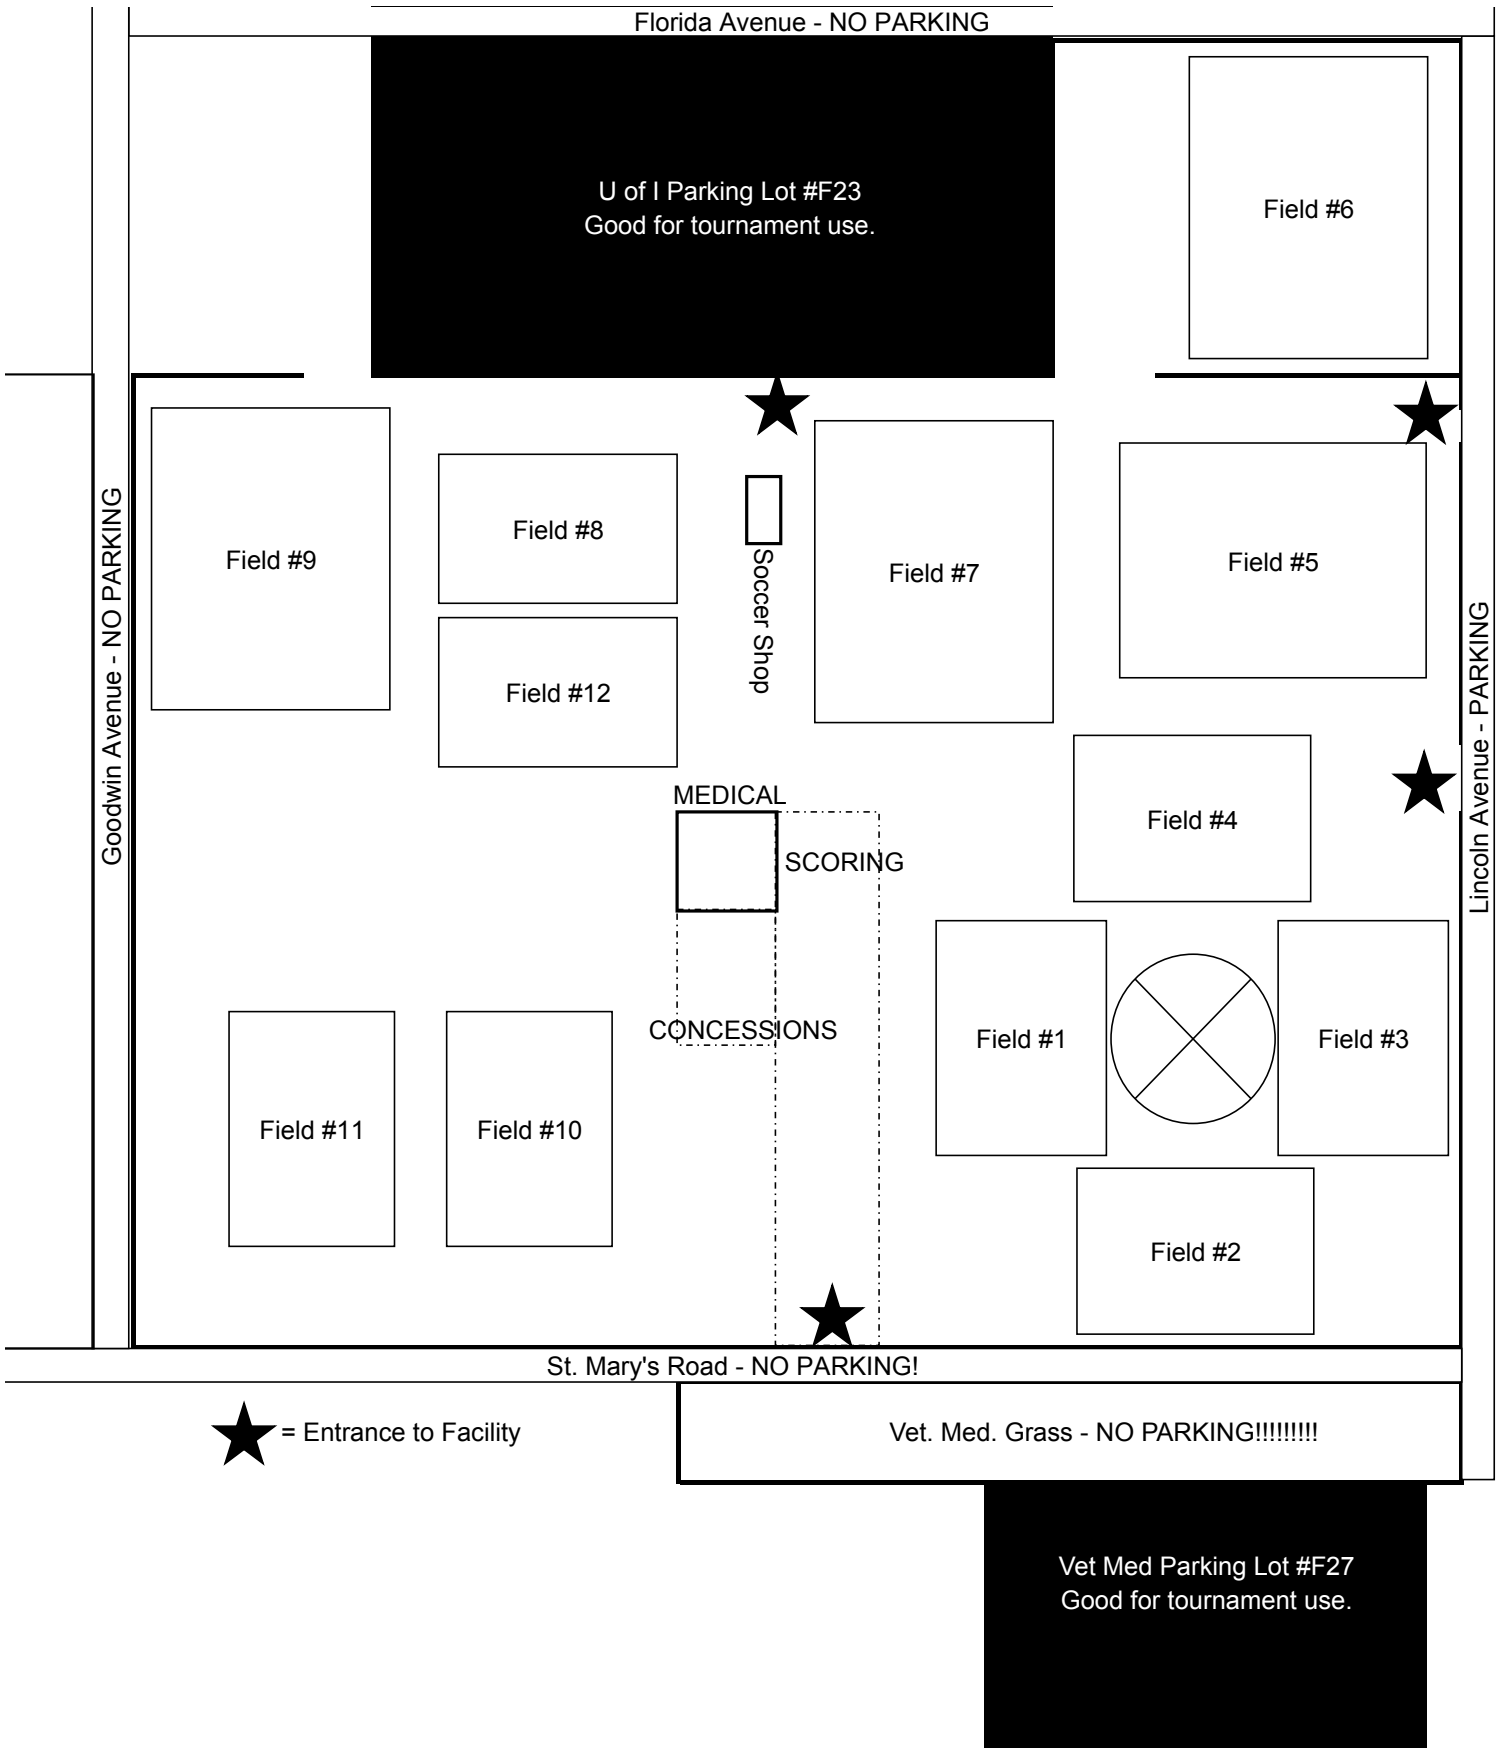

# 2014 ILLINOIS FC SPRING INVITE MAIN SITE FIELD MAP

★ = Entrance to Facility