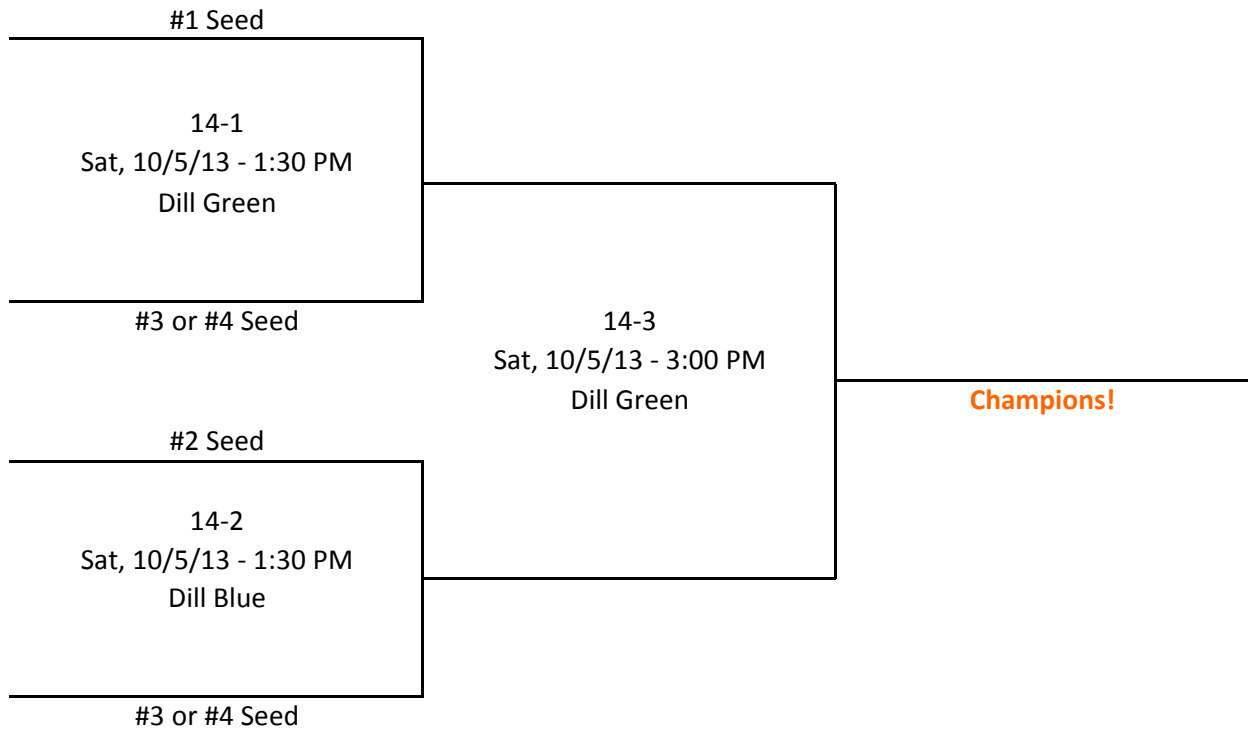

*75 Minute Drop Dead (No Reverting Back, No Completing Innings) Applies to All Pool Play Games

*Coin Flip Used to Determine Home Team

Last Updated
10/1/13 2:50 PM

Schedules are Subject to Change - Official Brackets Available Online

14U Championship Bracket

****POOL PROTECT MAY BE IN EFFECT**