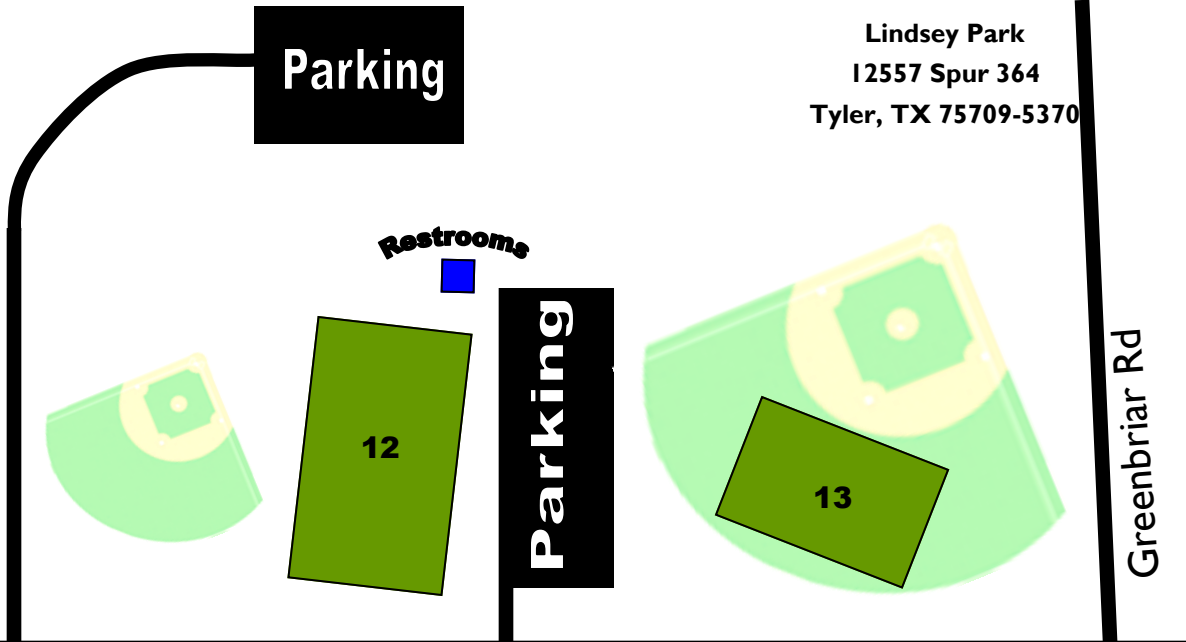

Spur 364

Field Size, Goal Size, and # of players

- 1A, 1B, 1C, 1D, 1E, 1F 3A, 3b, 3c, 3d = 30 yd. x 20 yd. (4v4). Goal Size 6'x4'
- 2A, 2B , 2C, 3E, 4A, 11A, 14 = 47 yd. x 30 yd. (7v7). Goal Size 18.5'x6.5'
- 3A, 4B, 5, 6, 11B, 13 = 75 yd. x 47 yd. (9v9). Goal Size 18.5'x6.5'
- 7 - 10 and 12 = 100 yd. x 60 yd. (11v11). Goal Size 24'x8'