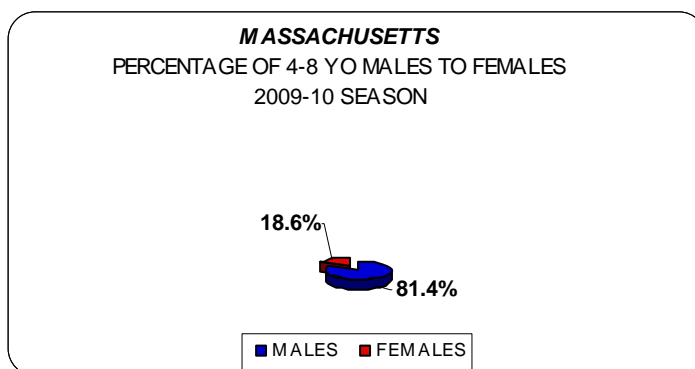

RETENTION INCREASES WITH AGE

The older a player gets and/or the more seasons a player plays, the more likely that player will stick with youth hockey. So while retention rates are high from Squirts on up, the overall growth of hockey relies on acquiring more 4 to 8 year olds.

Massachusetts retention results for 2009-10 by age segment

- **30.4 % of all 4 Year Olds returned as 5 Year Olds** – National Average 32.1%
 - **49.3% of all 5 Year Olds returned as 6 Year Olds** – National Average 52.5%
 - **66.7% of all 6 Year Olds returned as 7 Year Olds** – National Average 67.8%
 - **79.0% of all 7 Year Olds returned as 8 Year Olds** – National Average 76.2%
-
- | | | | |
|---|-------|-------------------|-------|
| ▪ Retention rate for Squirts in 2009-10: | 88.4% | National Average: | 85.6% |
| ▪ Retention rate for Pee Wees in 2009-10: | 94.0% | National Average: | 91.2% |
| ▪ Retention rate for Bantams in 2009-10: | 95.6% | National Average: | 93.6% |

RATIO OF BOYS TO GIRLS – 4 TO 8 YEAR OLDS

Boys represented 81.4% of all 4 to 8 year olds in Massachusetts in 2009-10 while girls represented 18.6%.

Nationally, boys represented 85.6% of all 4 to 8 year olds in 2009-10 while girls represented 14.4%.