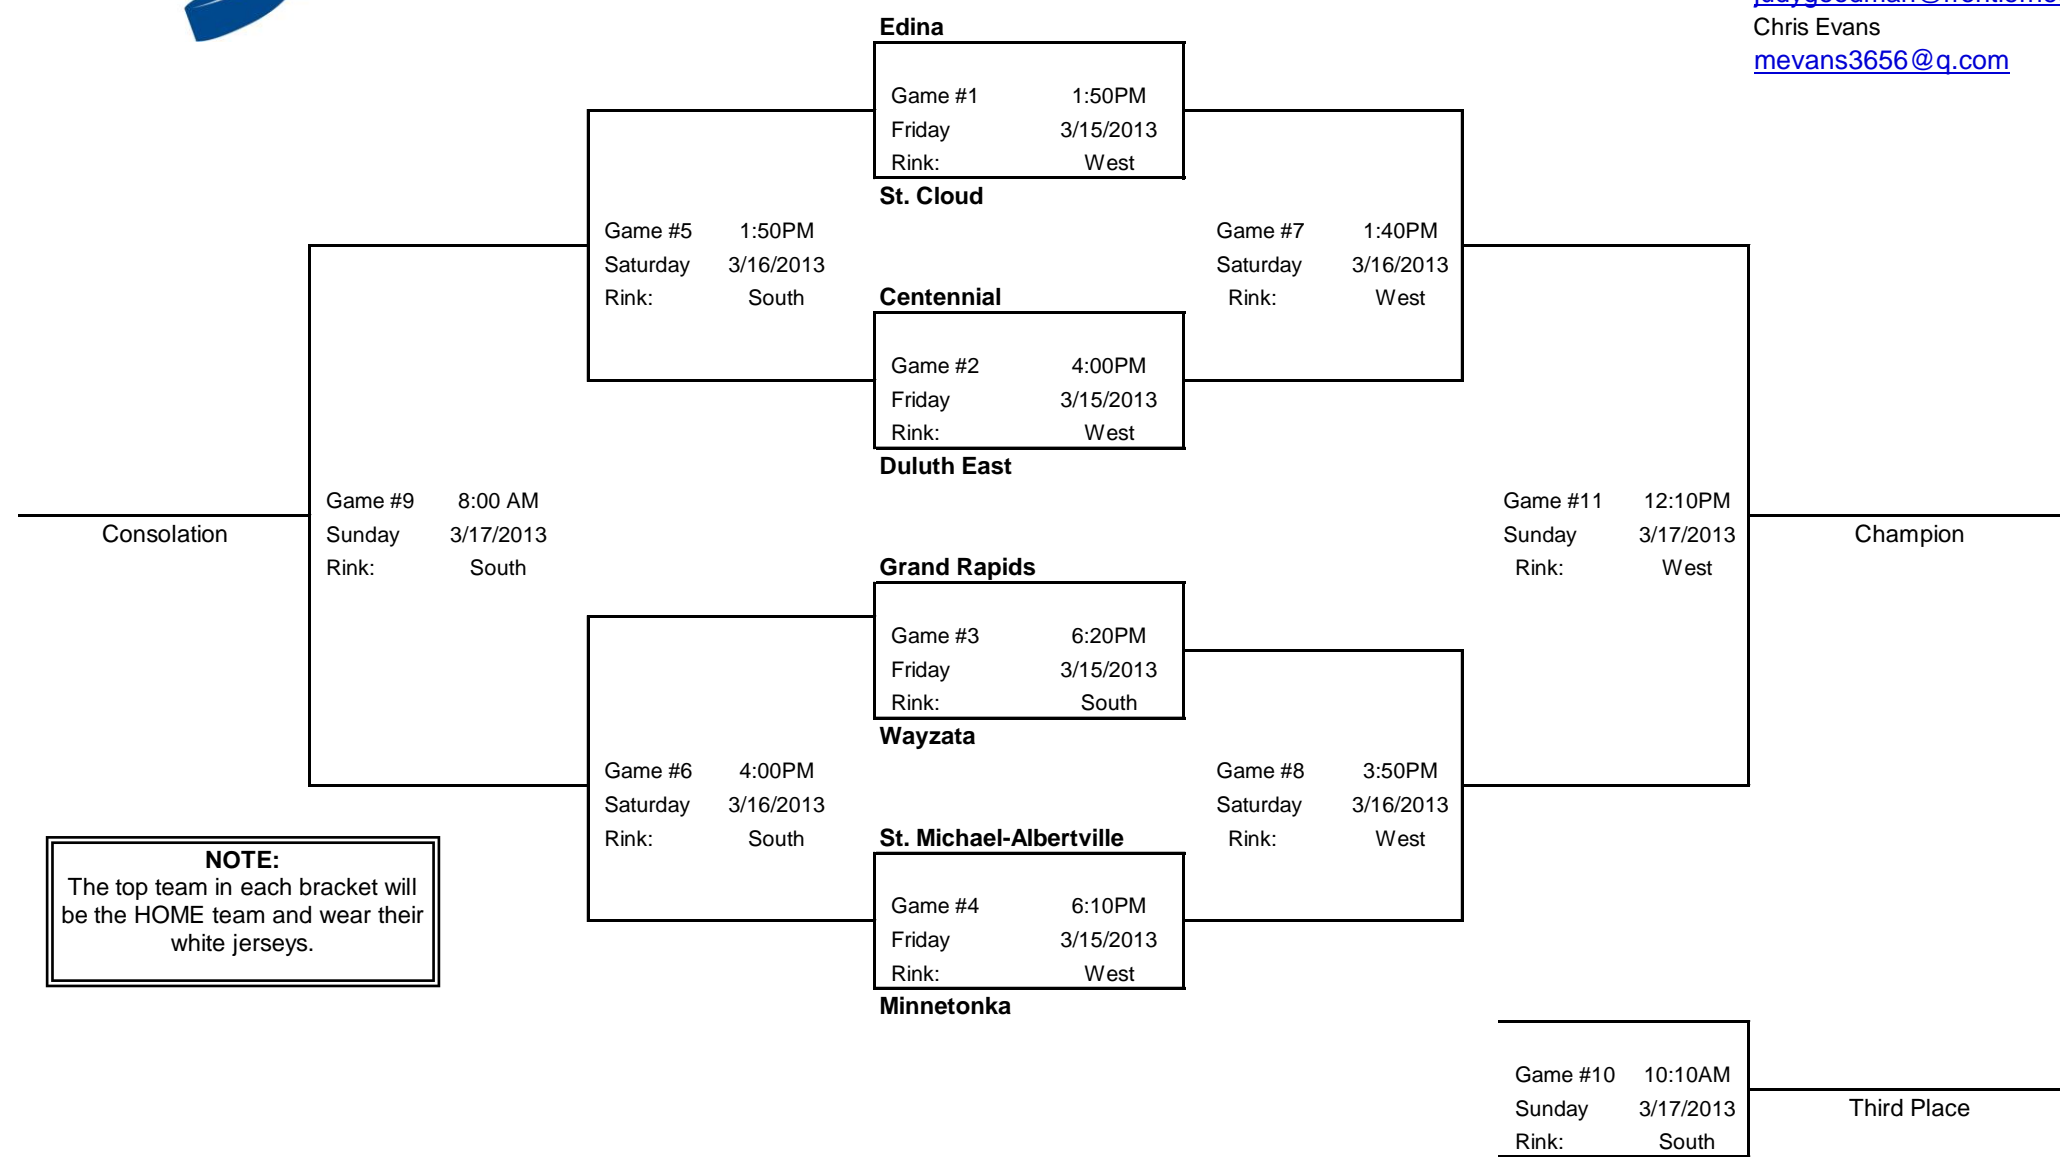

2013 MINNESOTA HOCKEY STATE "AA" PEEWEE TOURNAMENT

Braemar Arena, Edina MN
Arena Phone: 952-941-1322

District 6 Director: Brad Hewitt
 Brad.Hewitt@phh.com

Tournament Director: Judy Goodman
judygoodman@frontiernet.net
 Chris Evans
mevans3656@q.com

NOTE:
 The top team in each bracket will be the HOME team and wear their white jerseys.

SPECIAL THANKS TO THE MINNESOTA HOCKEY PARTNERS: