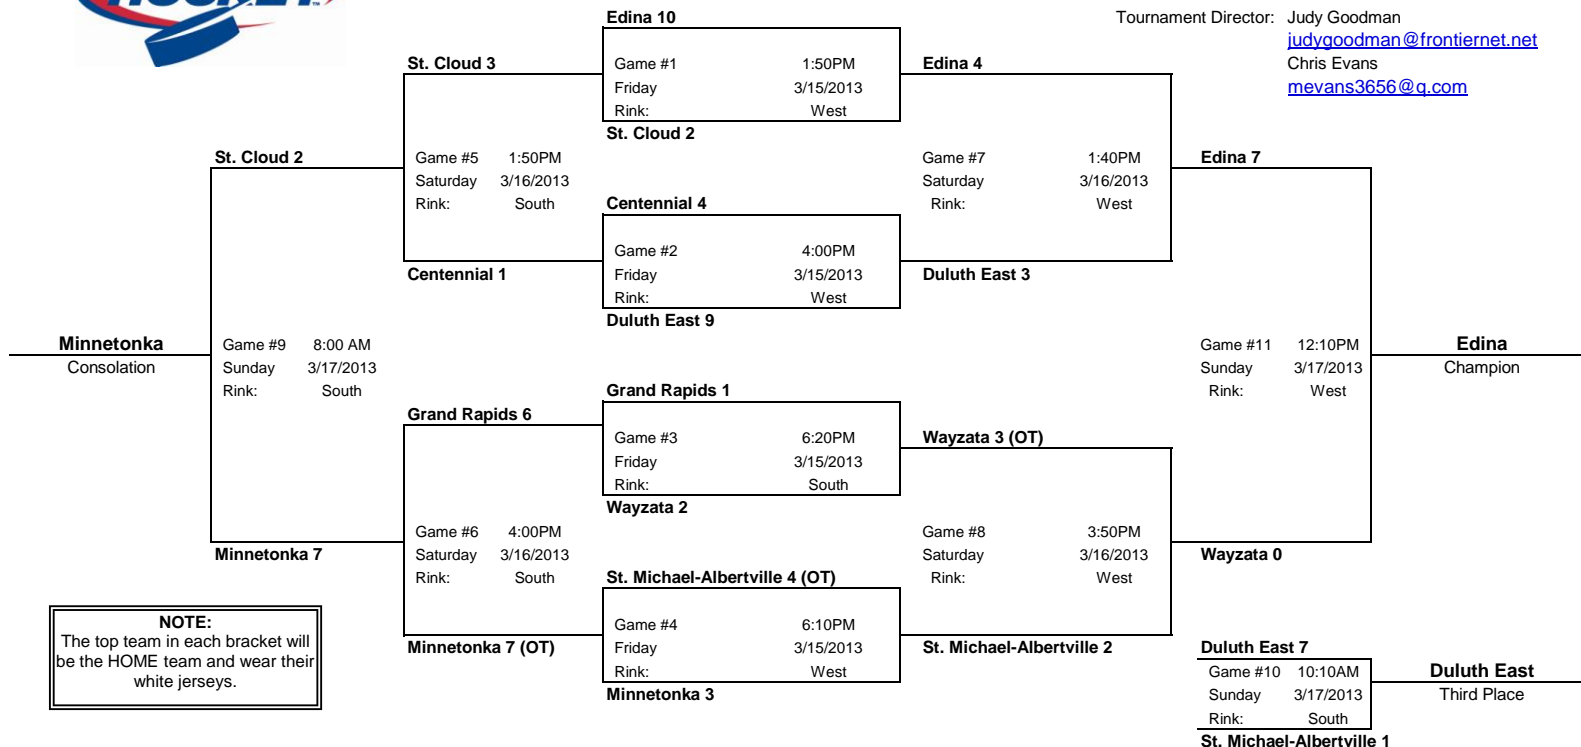

2013 MINNESOTA HOCKEY STATE "AA" PEEWEE TOURNAMENT

Braemar Arena, Edina MN

Arena Phone: 952-941-1322

District 6 Director: Brad Hewitt
Brad.Hewitt@phh.com

Tournament Director: Judy Goodman
judygoodman@frontiernet.net
Chris Evans
mevans3656@q.com

NOTE:
The top team in each bracket will be the HOME team and wear their white jerseys.

SPECIAL THANKS TO THE MINNESOTA HOCKEY PARTNERS: