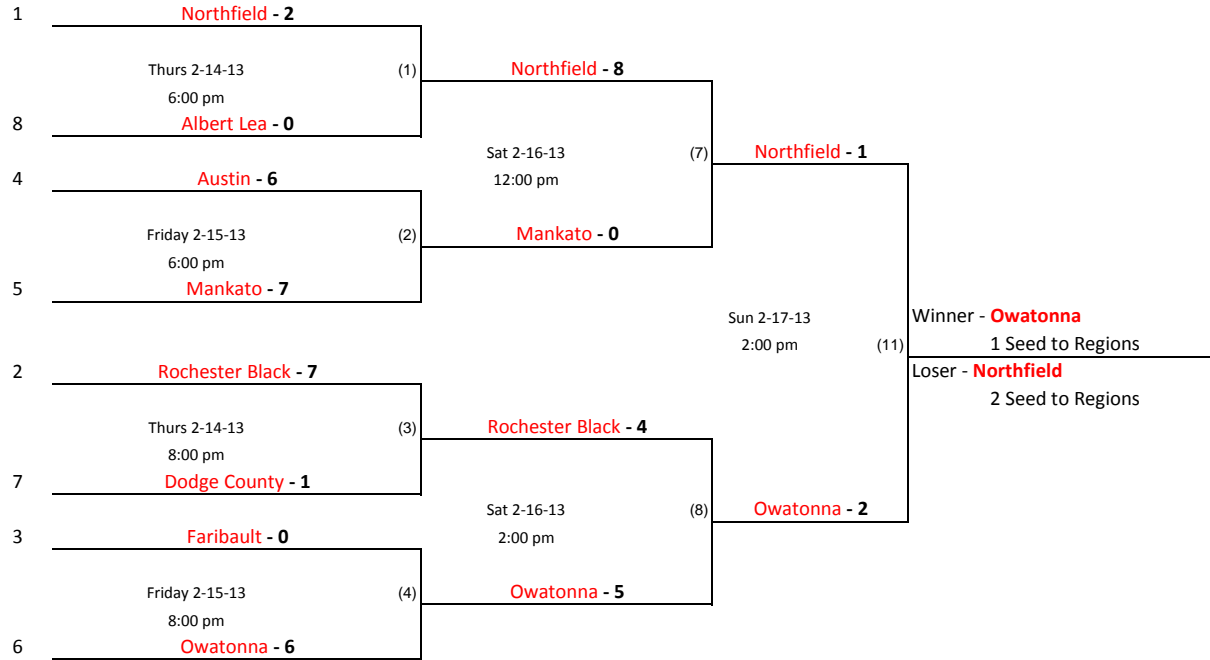

Minnesota Hockey District 9 Bantam A League Play-offs

Games played in Albert Lea at the Albert Lea City Arena
The Highest Seed in Each Game is the Home Team

seed

Bantam A
 District Tournament
 Location: Albert Lea
 Director: Dave Wentzel
alyhatournamentdirector@gmail.com
 507-402-7933

Playback Bracket