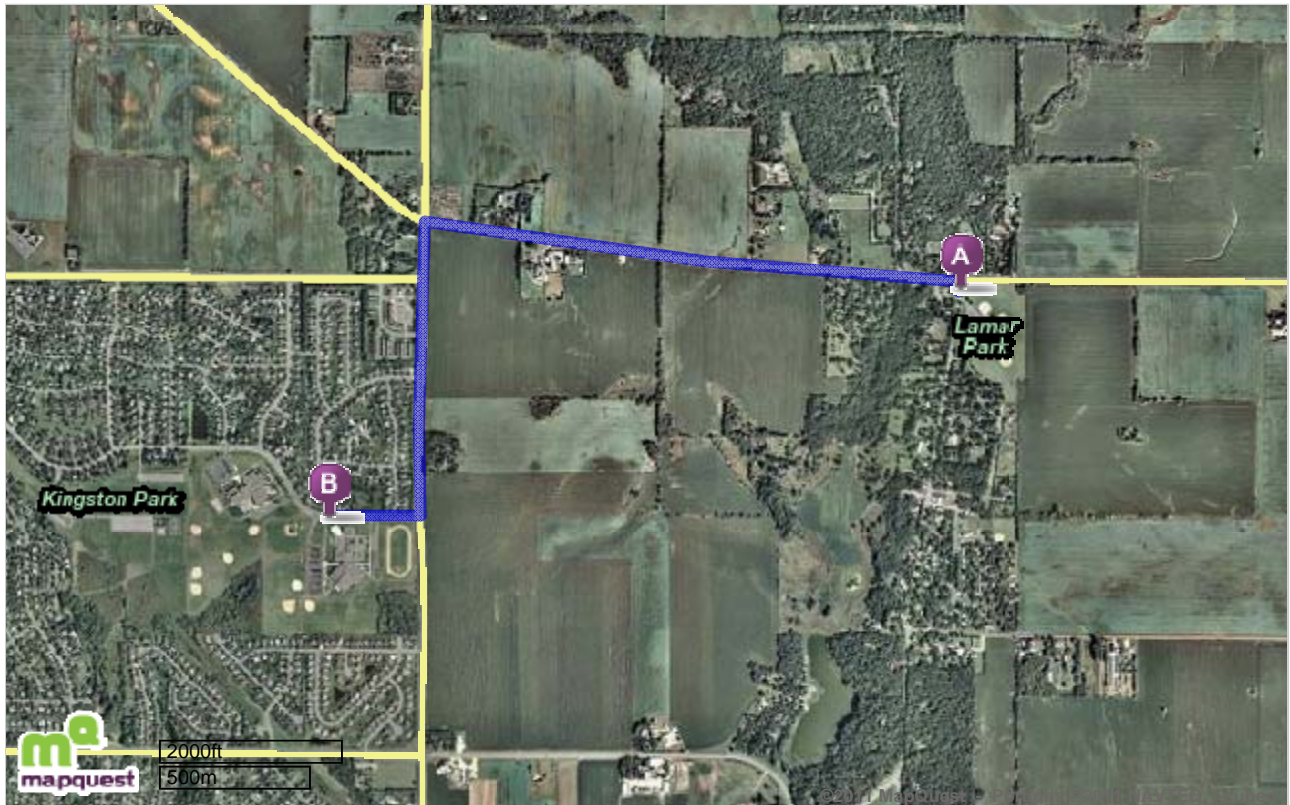

Notes

**Trip to:**  
 9775 Indian Blvd S  
 Cottage Grove, MN 55016-3651  
**1.97 miles**  
**3 minutes**

	<b>7025 Lamar Ave S</b> Cottage Grove, MN 55016-2318	<b>Miles Per Section</b>	<b>Miles Driven</b>
	1. Start out going NORTH on LAMAR AVE S toward 70TH ST S / CR-20.	<b>Go 0.02 Mi</b>	0.02 mi
	2. Turn LEFT onto 70TH ST S / CR-20.	<b>Go 1.1 Mi</b>	1.2 mi
	3. Turn LEFT onto KEATS AVE S / CR-19. Continue to follow KEATS AVE S. <i>KEATS AVE S is 0.6 miles past KIRKWOOD AVE S</i>	<b>Go 0.6 Mi</b>	1.8 mi
	4. Turn RIGHT onto INDIAN BLVD S. <i>INDIAN BLVD S is 0.2 miles past JORDON AVE S</i>	<b>Go 0.2 Mi</b>	2.0 mi
	5. 9775 INDIAN BLVD S is on the LEFT. <i>Your destination is 0.1 miles past JORGENSEN AVE S If you reach JORDON AVE S you've gone a little too far</i>		2.0 mi
	<b>9775 Indian Blvd S</b> Cottage Grove, MN 55016-3651	<b>2.0 mi</b>	<b>2.0 mi</b>

Total Travel Estimate: **1.97 miles - about 3 minutes**

All rights reserved. Use subject to [License/Copyright](#) |

Directions and maps are informational only. We make no warranties on the accuracy of their content, road conditions or route usability or expeditiousness. You assume all risk of use. MapQuest and its suppliers shall not be liable to you for any loss or delay resulting from your use of MapQuest. Your use of MapQuest means you agree to our [Terms of Use](#)