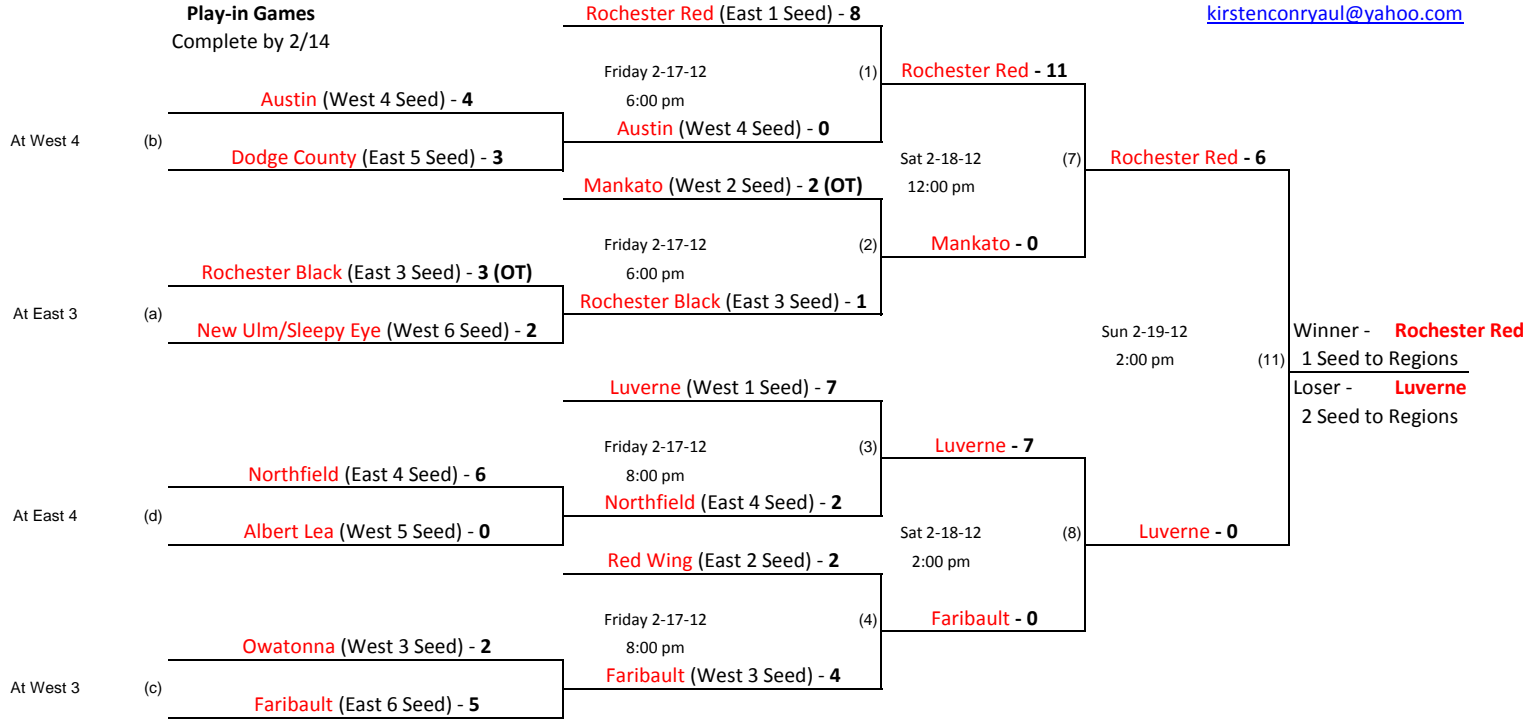

# Minnesota Hockey District 9 PWA League Play-offs

Games played in Owatonna at Four Seasons Arena  
 The Highest Seed in Each Game is the Home Team

Coordinator: Kirsten Conry  
[kirstenconryaul@yahoo.com](mailto:kirstenconryaul@yahoo.com)

## Play-in Games Complete by 2/14

## Playback Bracket